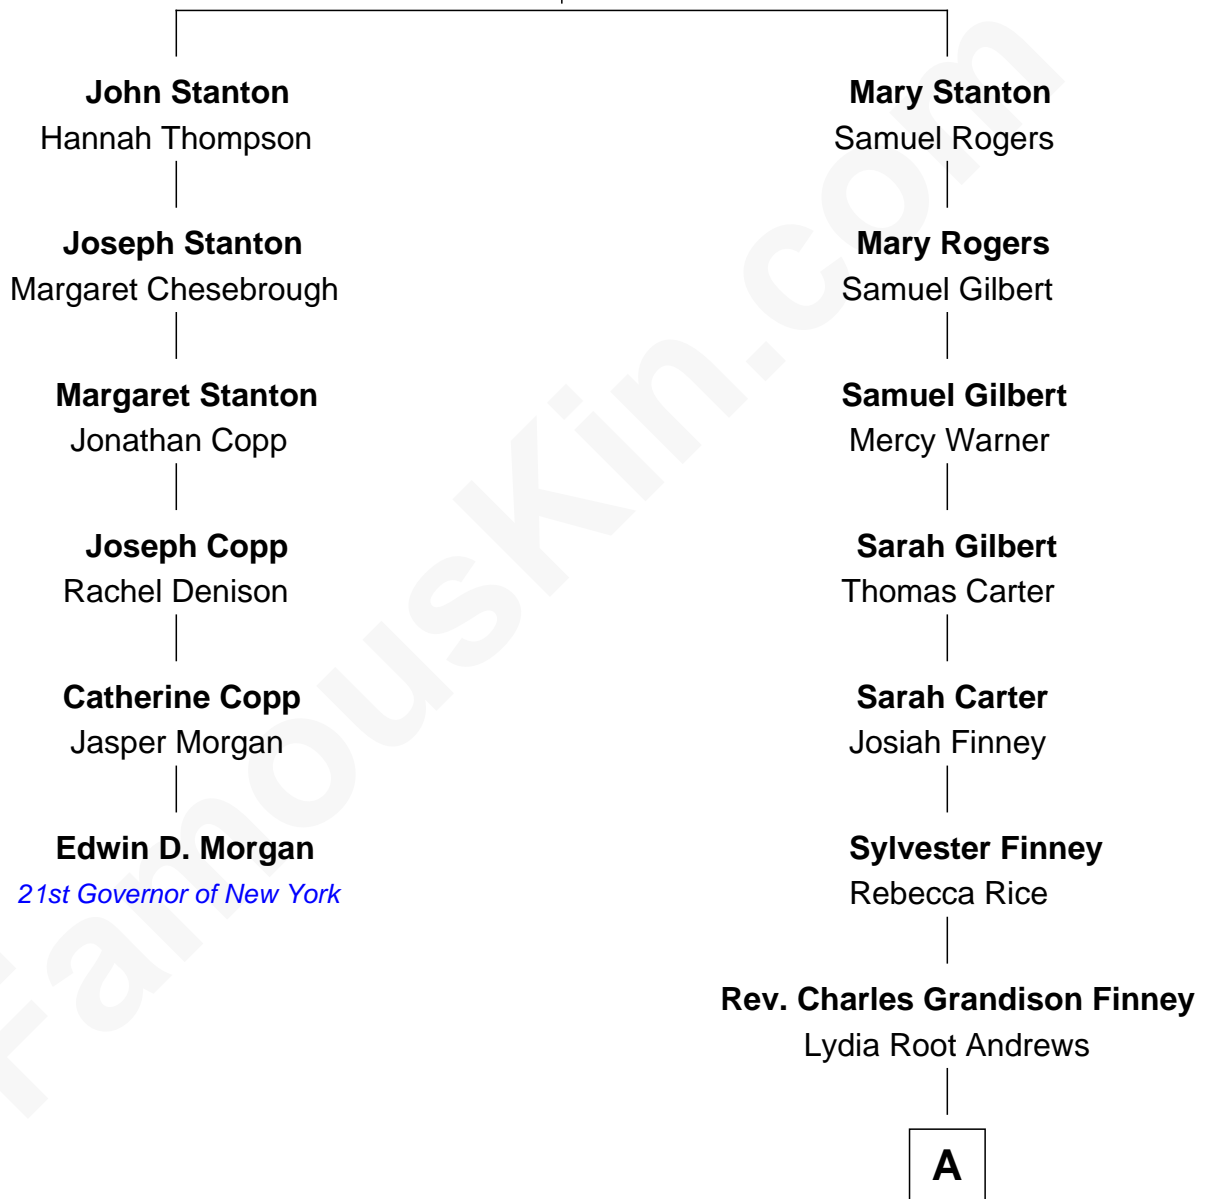

FamousKin.com

Relationship Chart of

Edwin D. Morgan

21st Governor of New York

5th cousin 4 times removed of

Allyn Cox
Muralist

Thomas Stanton
Ann Lord

A