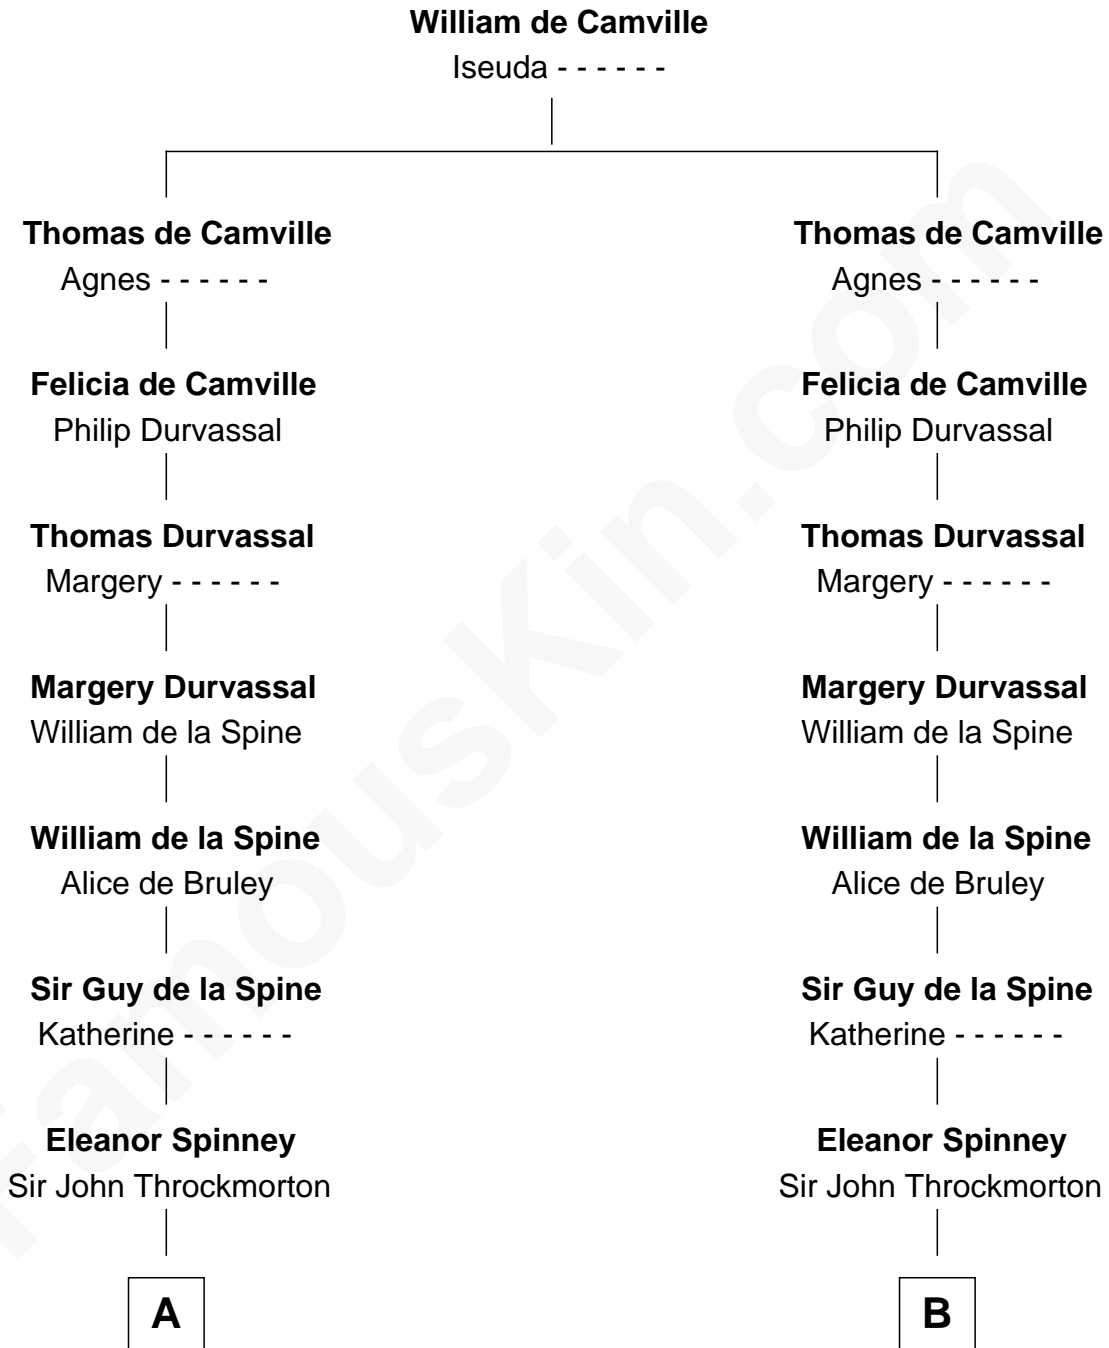

FamousKin.com Relationship Chart of

Edwin D. Morgan

21st Governor of New York

21st cousin of

Morgan Bulkeley

54th Governor of Connecticut

C

Margaret Chesebrough

21st Governor of New York

D

Mary Newhall

Rev. Thomas Skinner

Mary Skinner

Charles Taintor

Sarah Taintor

John Charles Bulkeley