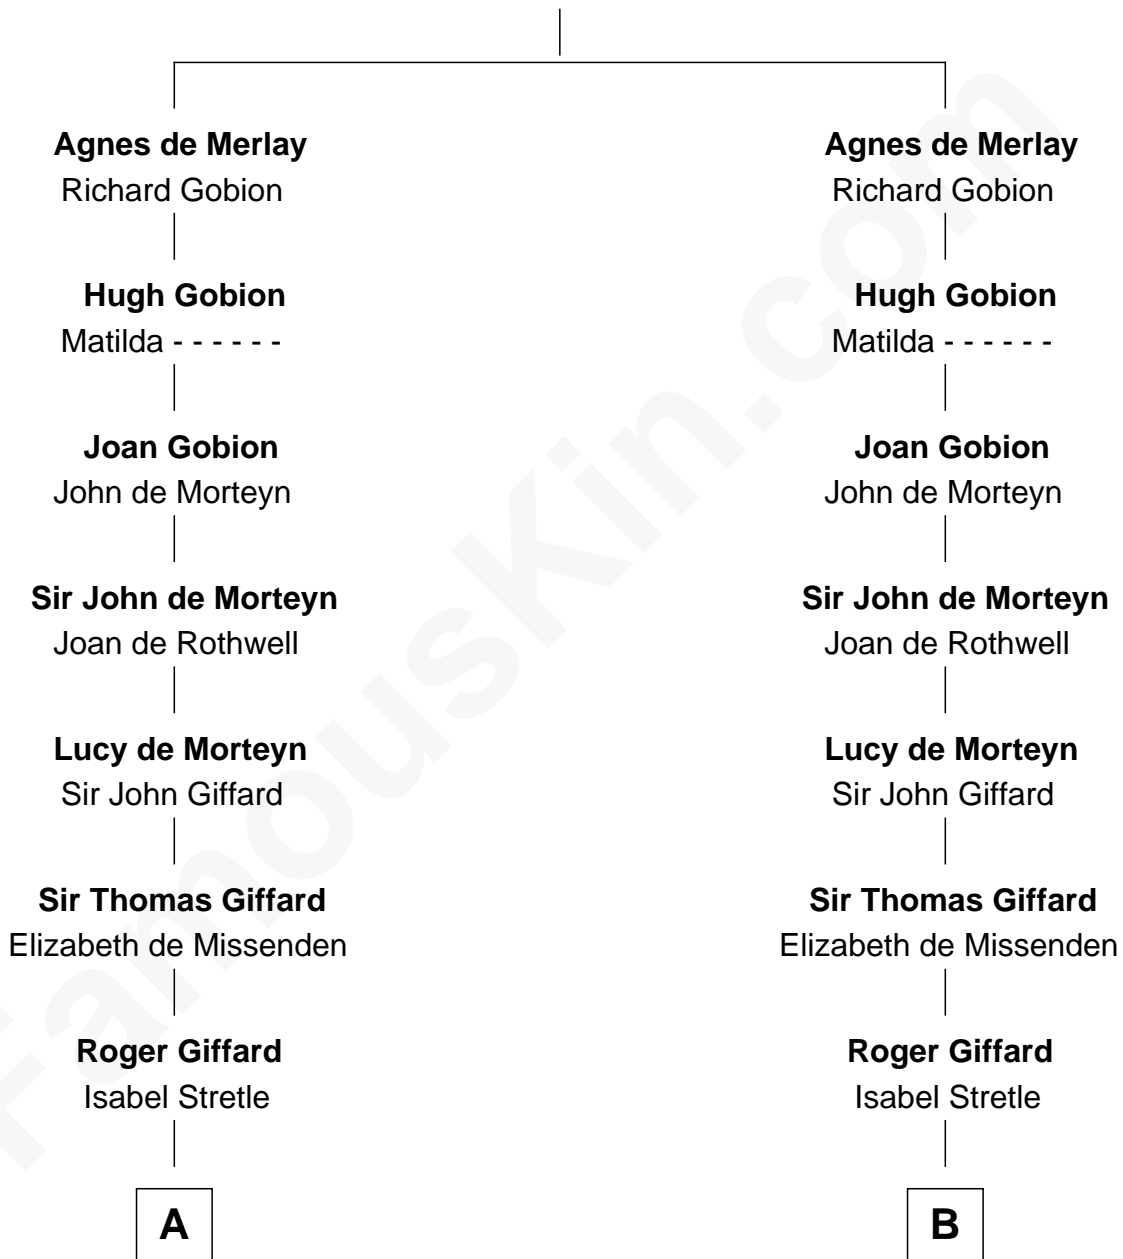

# FamousKin.com Relationship Chart of

**Edwin D. Morgan**

*21st Governor of New York*

21st cousin of

**Morgan Bulkeley**

*54th Governor of Connecticut*

**Roger de Merlay**

Alice de Stuteville

**C**

**Margaret Chesebrough**

Joseph Stanton

**Margaret Stanton**

Jonathan Copp

**Joseph Copp**

Rachel Denison

**Catherine Copp**

Jasper Morgan

**Edwin D. Morgan**

*21st Governor of New York*

**D**

**Mary Newhall**

Rev. Thomas Skinner

**Mary Skinner**

Charles Taintor