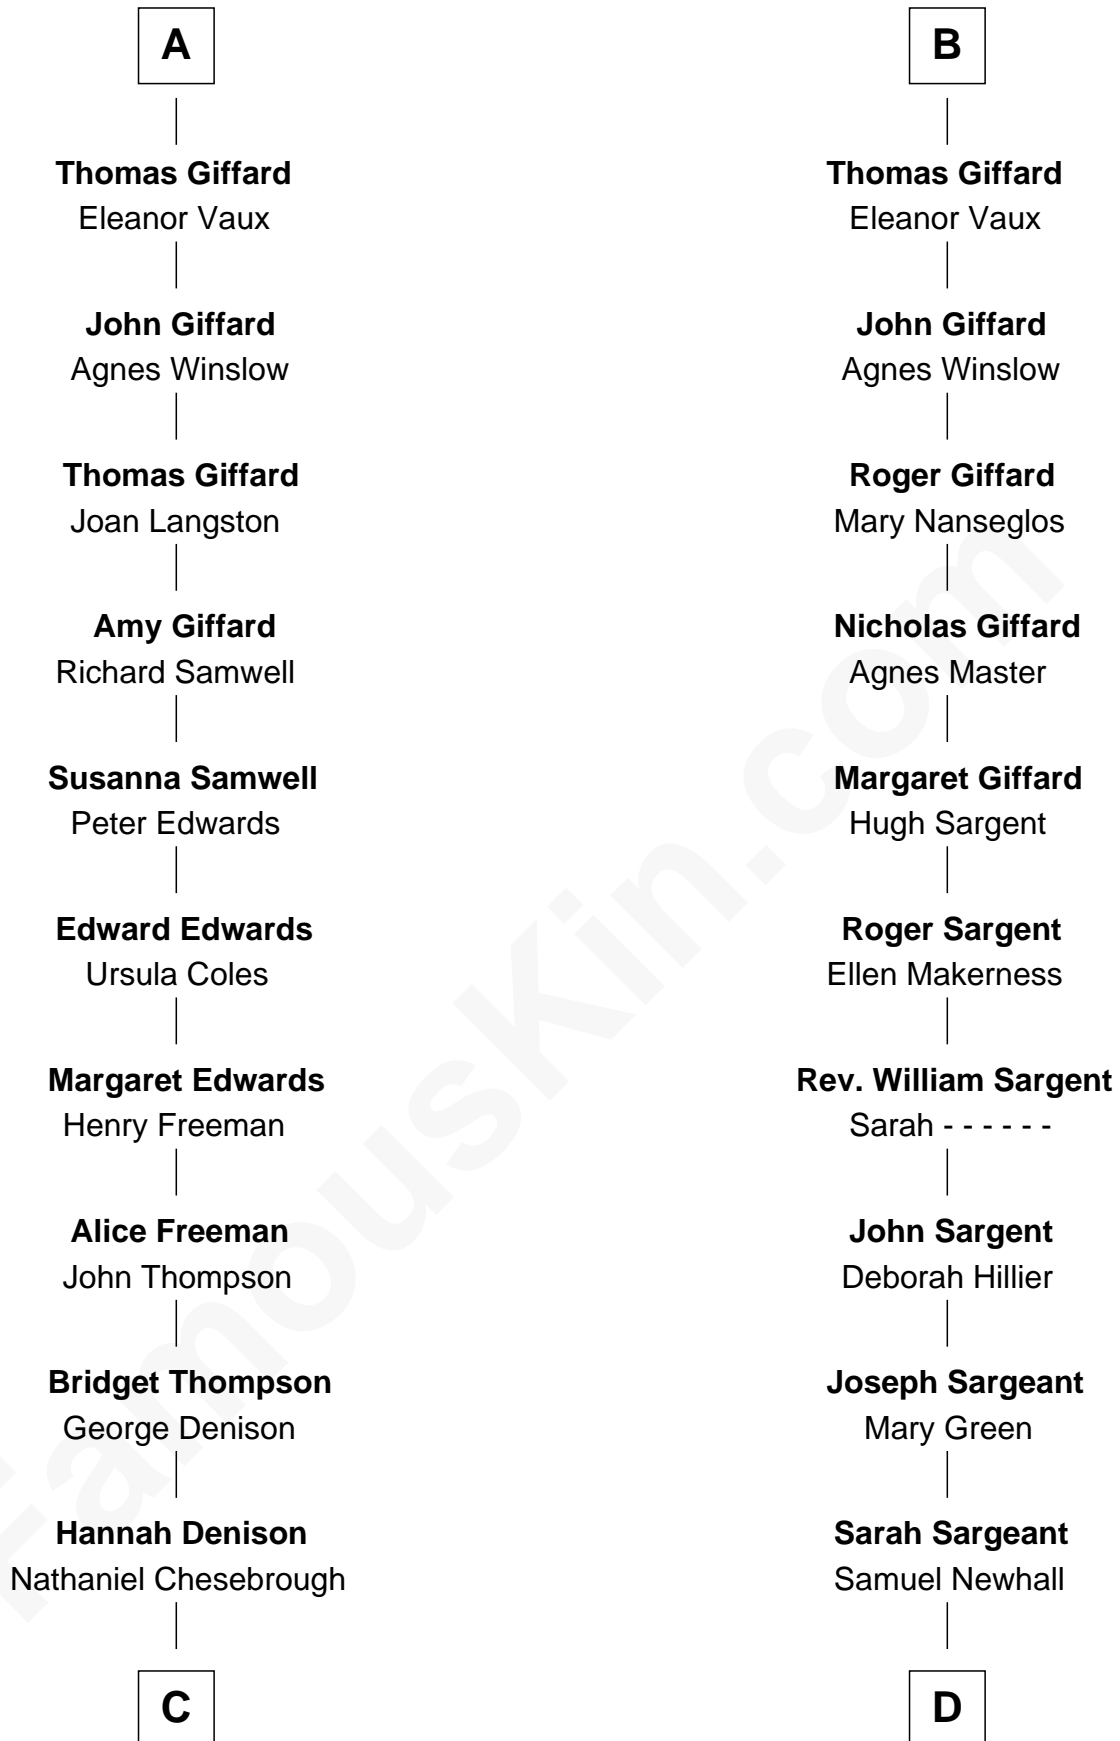

# FamousKin.com Relationship Chart of

**Edwin D. Morgan**

*21st Governor of New York*

21st cousin of

**Morgan Bulkeley**

*54th Governor of Connecticut*

**Roger de Merlay**

Alice de Stuteville

**C**

**Margaret Chesebrough**

Joseph Stanton

**Margaret Stanton**

Jonathan Copp

**Joseph Copp**

Rachel Denison

**Catherine Copp**

Jasper Morgan

**Edwin D. Morgan**

*21st Governor of New York*

**D**

**Mary Newhall**

Rev. Thomas Skinner

**Mary Skinner**

Charles Taintor