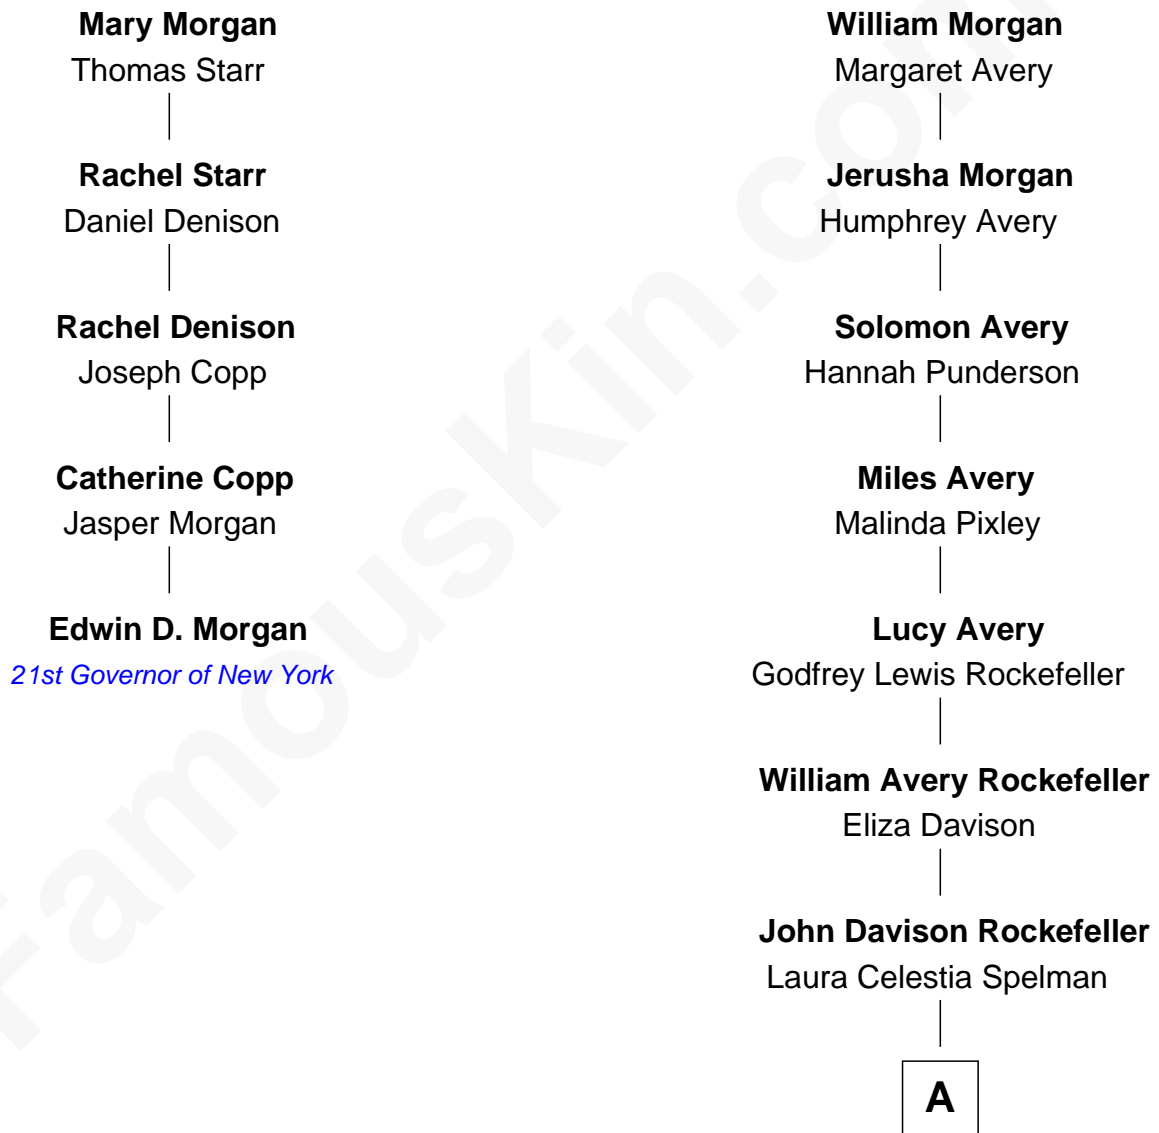

# FamousKin.com Relationship Chart of

**Edwin D. Morgan**

*21st Governor of New York*

4th cousin 4 times removed of

**Nelson Rockefeller**

*41st U.S. Vice-President*

**James Morgan**

Mary Vine

**A**

**John Davison Rockefeller**

Abby Greene Aldrich

**Nelson Rockefeller**

*41st U.S. Vice-President*

FamousKin.com