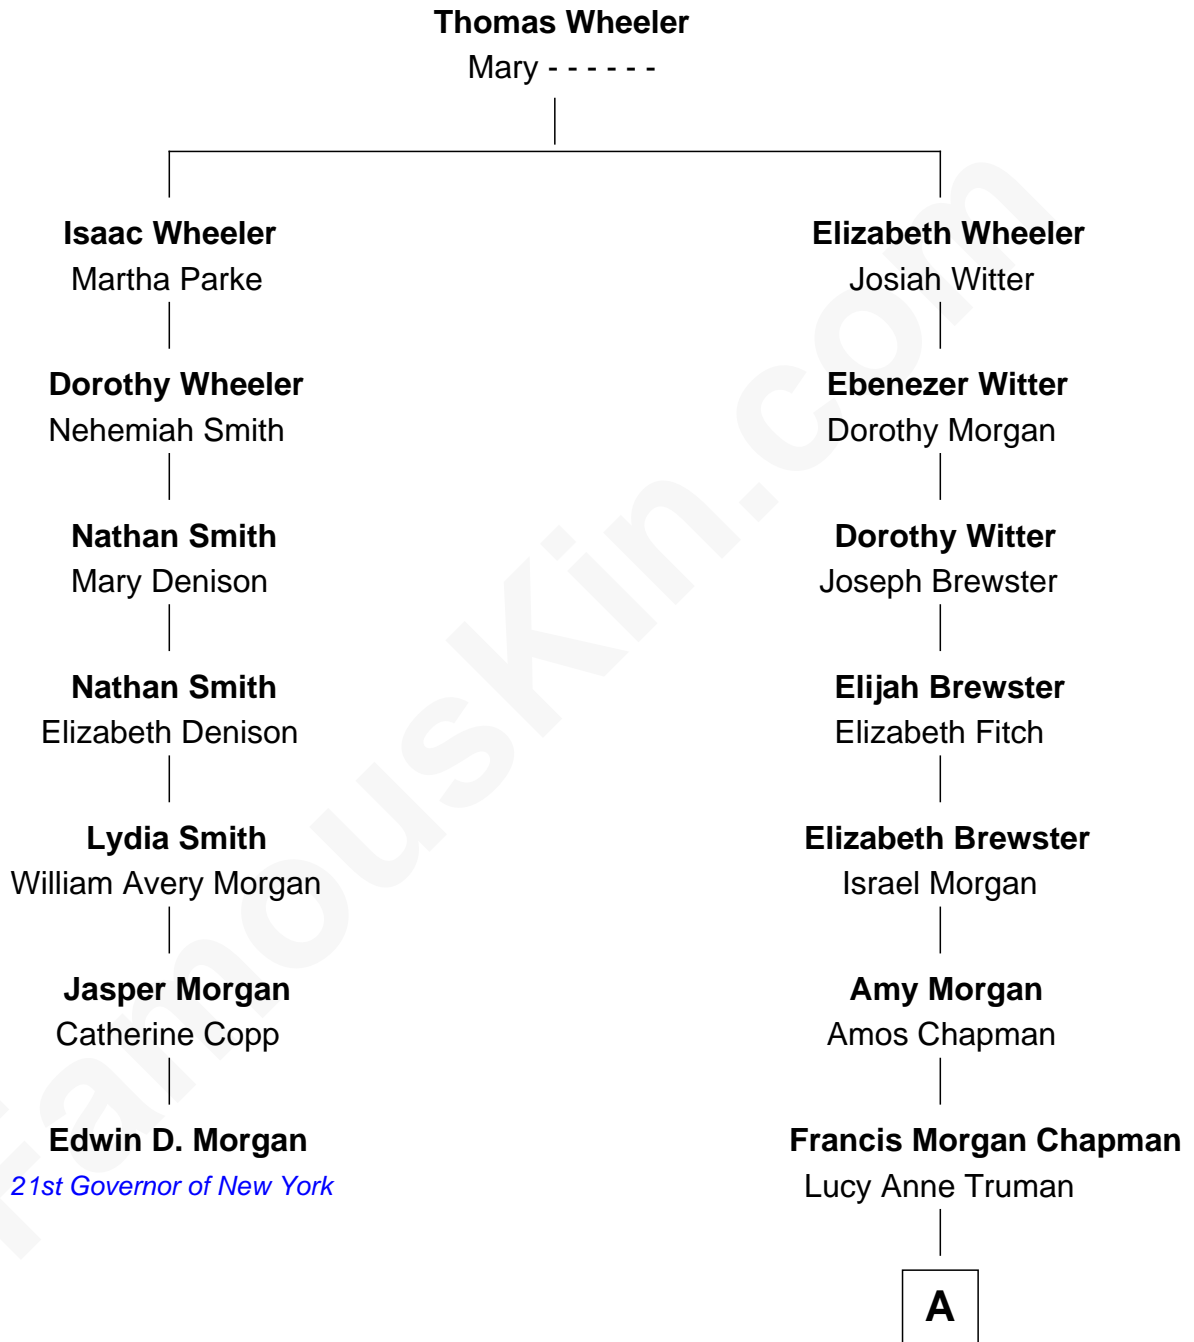

# FamousKin.com

## Relationship Chart of Edwin D. Morgan

*21st Governor of New York*

6th cousin 3 times removed of

**Winthrop Rockefeller**

*37th Governor of Arkansas*

**A**

Abby Pearce Truman Chapman

Nelson Wilmarth Aldrich

Abby Greene Aldrich

John Davison Rockefeller

Winthrop Rockefeller

*37th Governor of Arkansas*

FamousKin.com