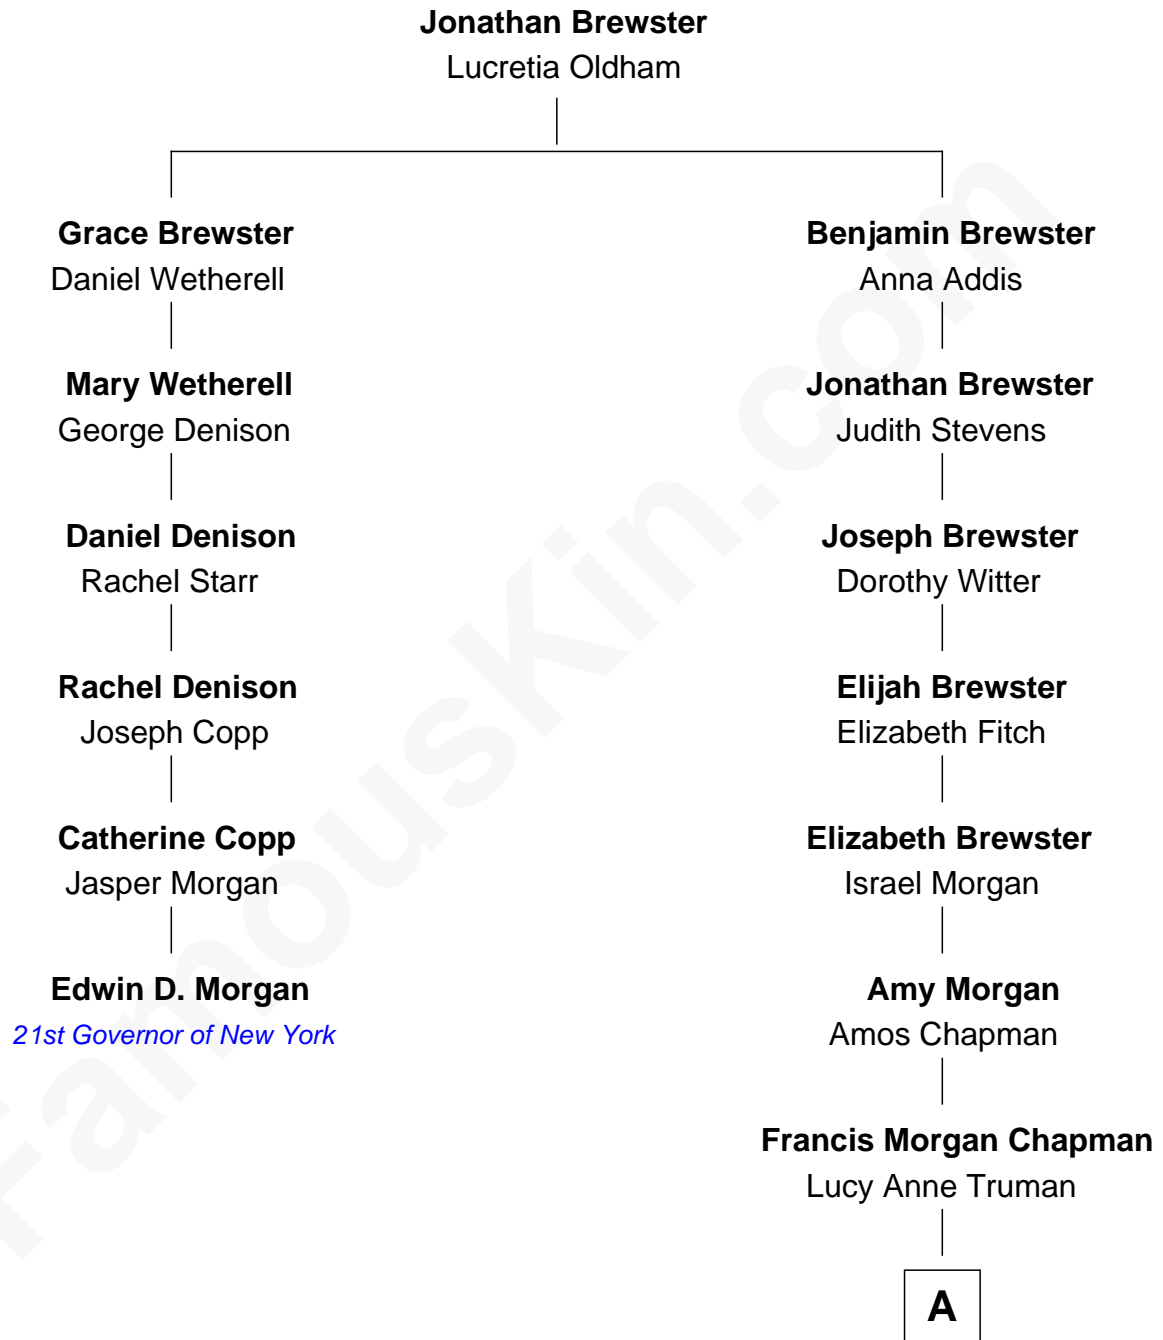

# FamousKin.com

## Relationship Chart of Edwin D. Morgan

*21st Governor of New York*

5th cousin 4 times removed of

**Winthrop Rockefeller**

*37th Governor of Arkansas*

**A**

Abby Pearce Truman Chapman

Nelson Wilmarth Aldrich

Abby Greene Aldrich

John Davison Rockefeller

Winthrop Rockefeller

*37th Governor of Arkansas*

FamousKin.com