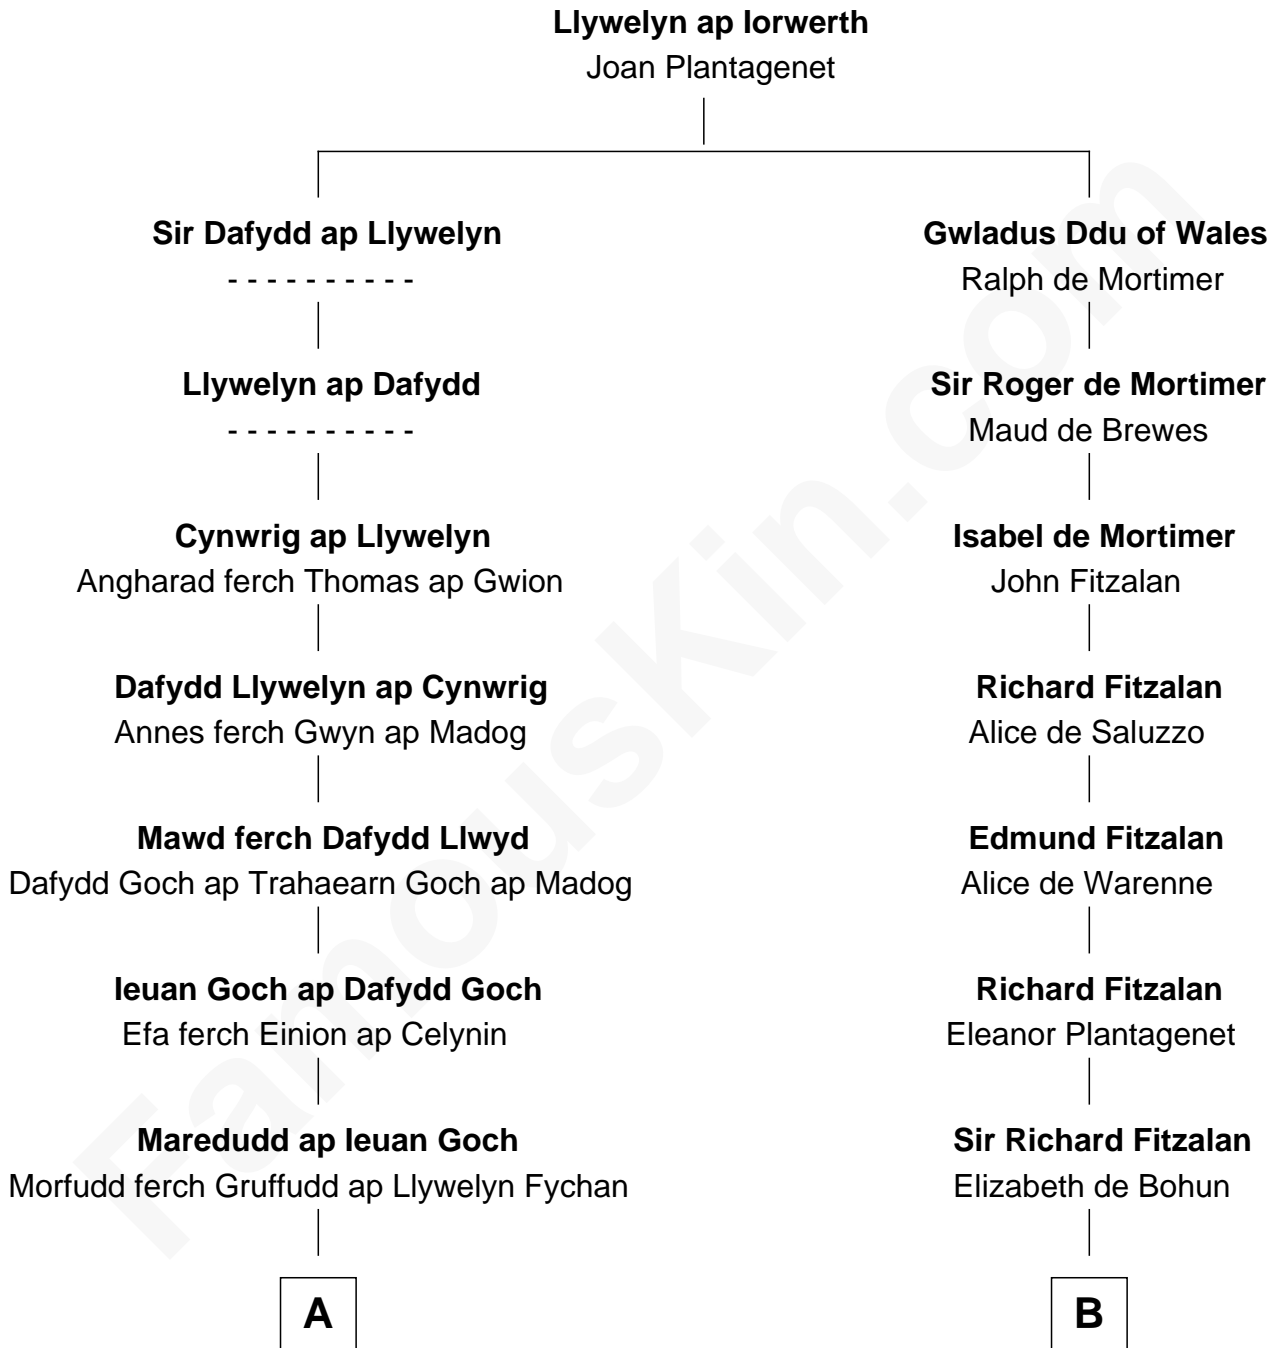

# FamousKin.com Relationship Chart of

**Edwin D. Morgan**

*21st Governor of New York*

20th cousin 1 time removed of

**Samuel Prescott**

*Completed Paul Revere's Midnight Ride*

**A**

**Lleucu ferch Maredudd**

Gruffudd ap Cynwrig ap Bleddyn Llwyd

**Dafydd Llwyd ap Gruffudd**

Gwen ferch Gruffudd Goch ap Ieuan

**Dyddgu ferch Dafydd Llwyd**

Llywelyn ap Gruffudd Llwyd ap Robin

**Maredudd Llwyd ap Llywelyn**

Jonet ferch Gwilym ap Llywelyn Llwyd

**John ap Maredudd Llwyd**

Margred ferch Morus Gethin ap Rhys

**Maredudd Llwyd ap John**

Jonet Conwy

**Rt. Rev. George Lloyd**

Anne Wilkinson

**Ann Lloyd**

Gov. Theophilus Eaton

**Hannah Eaton**

Gov. William Jones

**Elizabeth Jones**

John Morgan

**C**

**B**

**Elizabeth Fitzalan**

Sir Thomas Mowbray