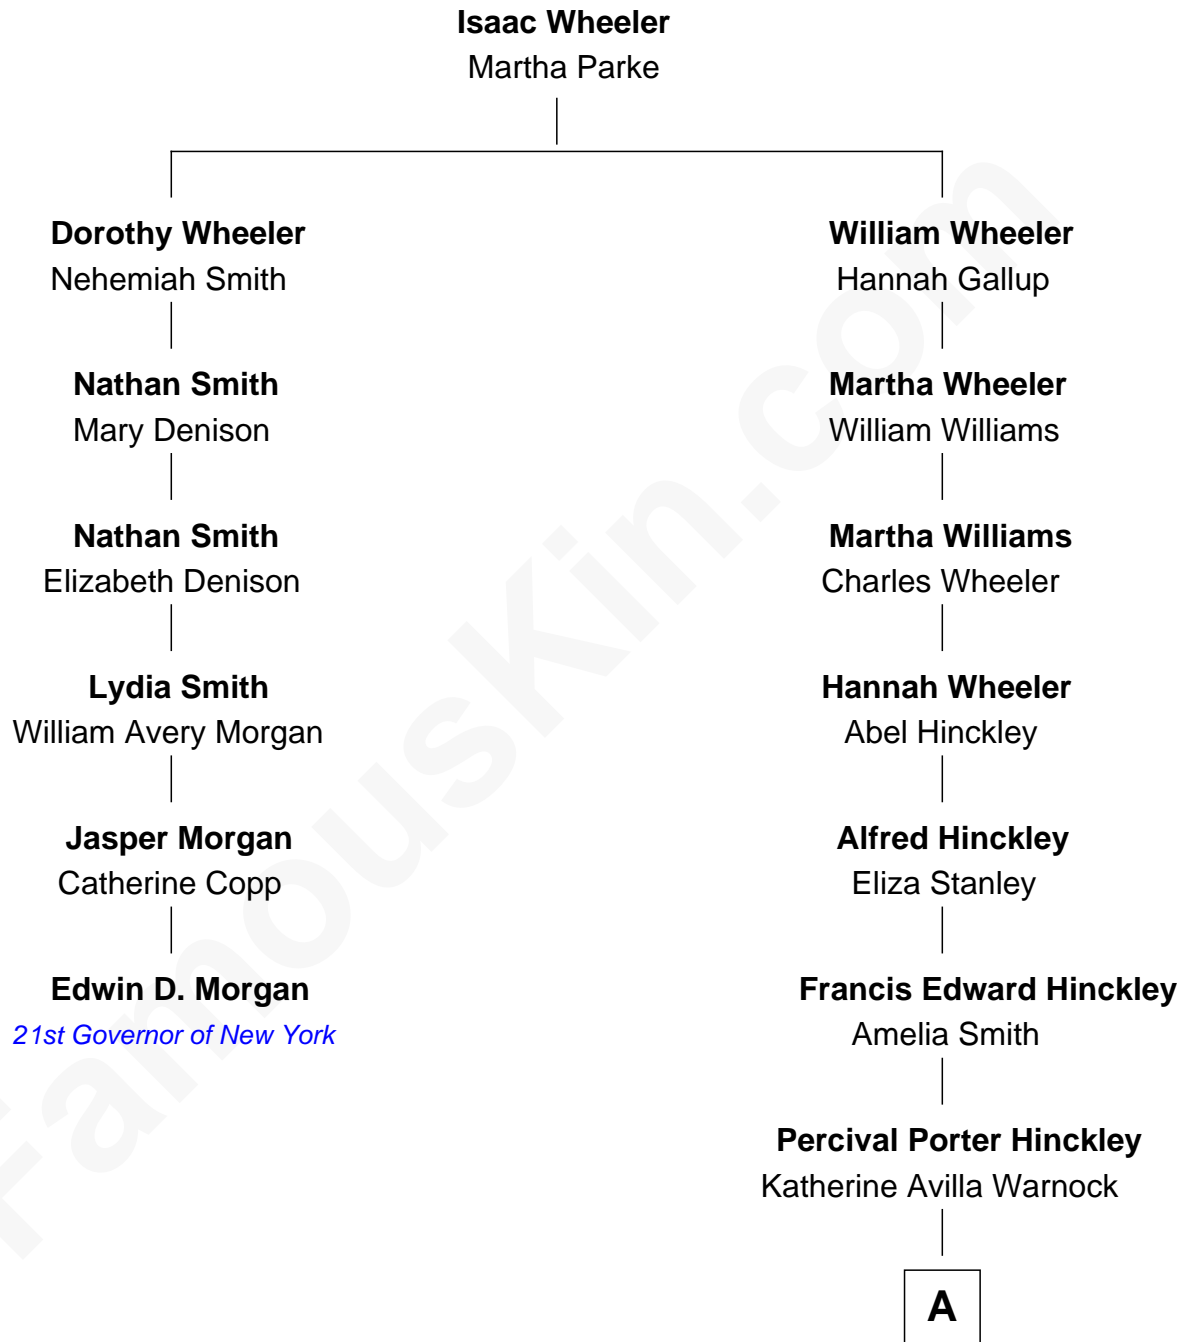

FamousKin.com

Relationship Chart of

Edwin D. Morgan

21st Governor of New York

5th cousin 3 times removed of

John Hinckley, Jr.

Shot President Ronald Reagan

A

|
John Warnock Hinckley

Jo Ann Moore

|
John Hinckley, Jr.

Shot President Ronald Reagan

FamousKin.com