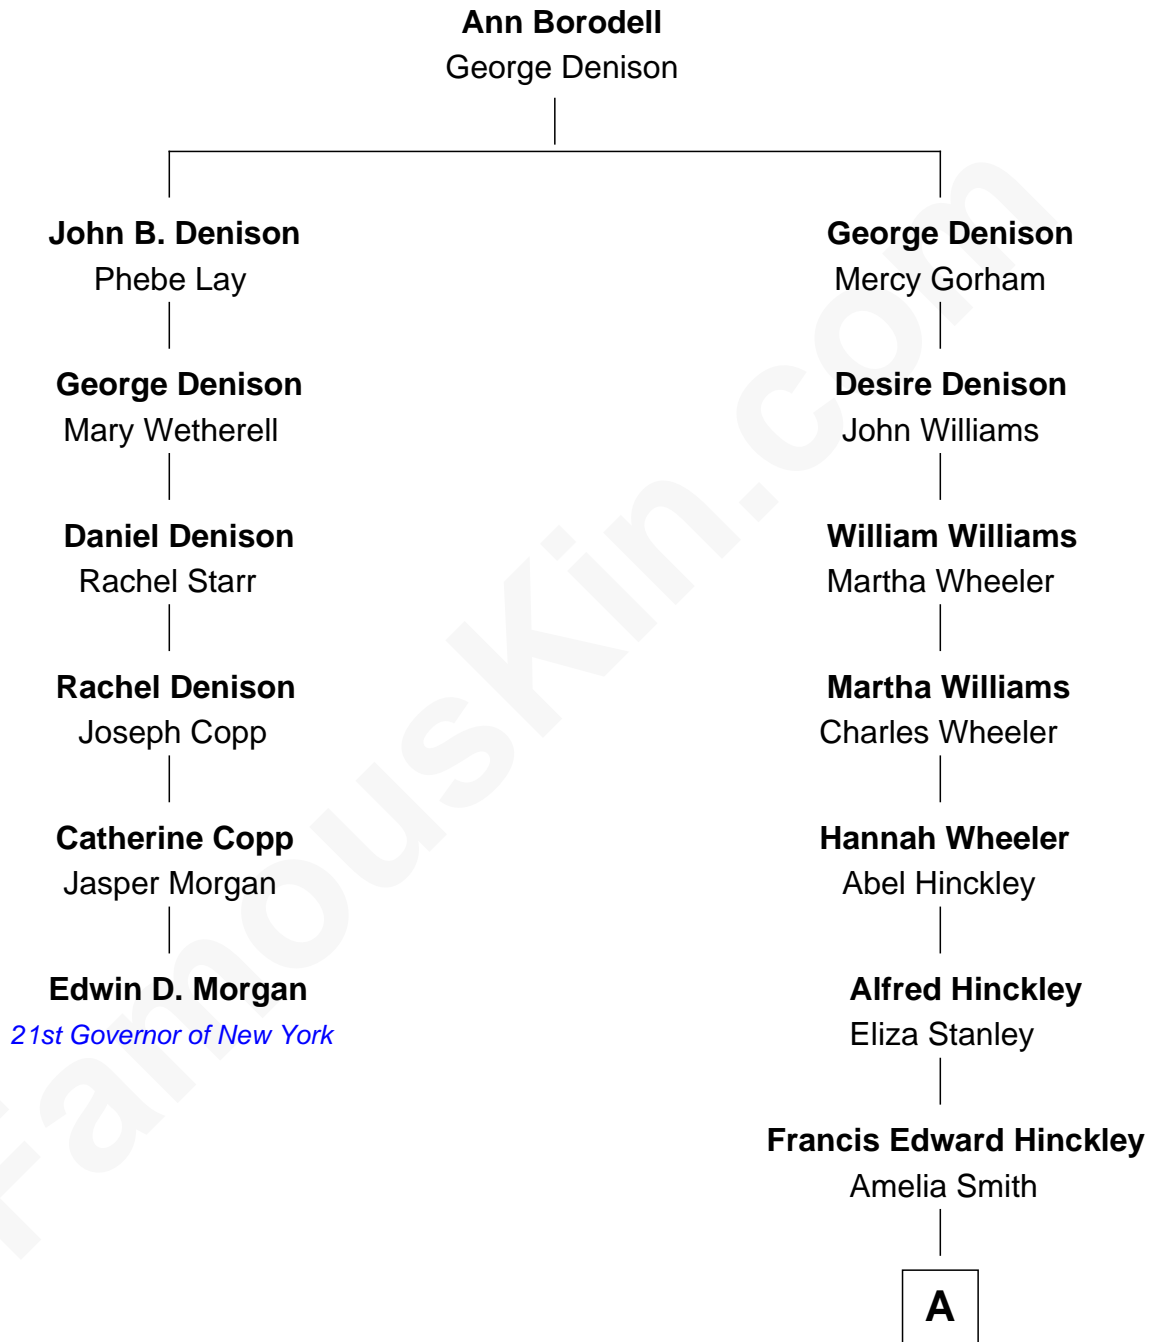

FamousKin.com Relationship Chart of

Edwin D. Morgan

21st Governor of New York

5th cousin 4 times removed of

John Hinckley, Jr.

Shot President Ronald Reagan

A

|
Percival Porter Hinckley
Katherine Avilla Warnock

|
John Warnock Hinckley
Jo Ann Moore

|
John Hinckley, Jr.
Shot President Ronald Reagan

FamousKin.com