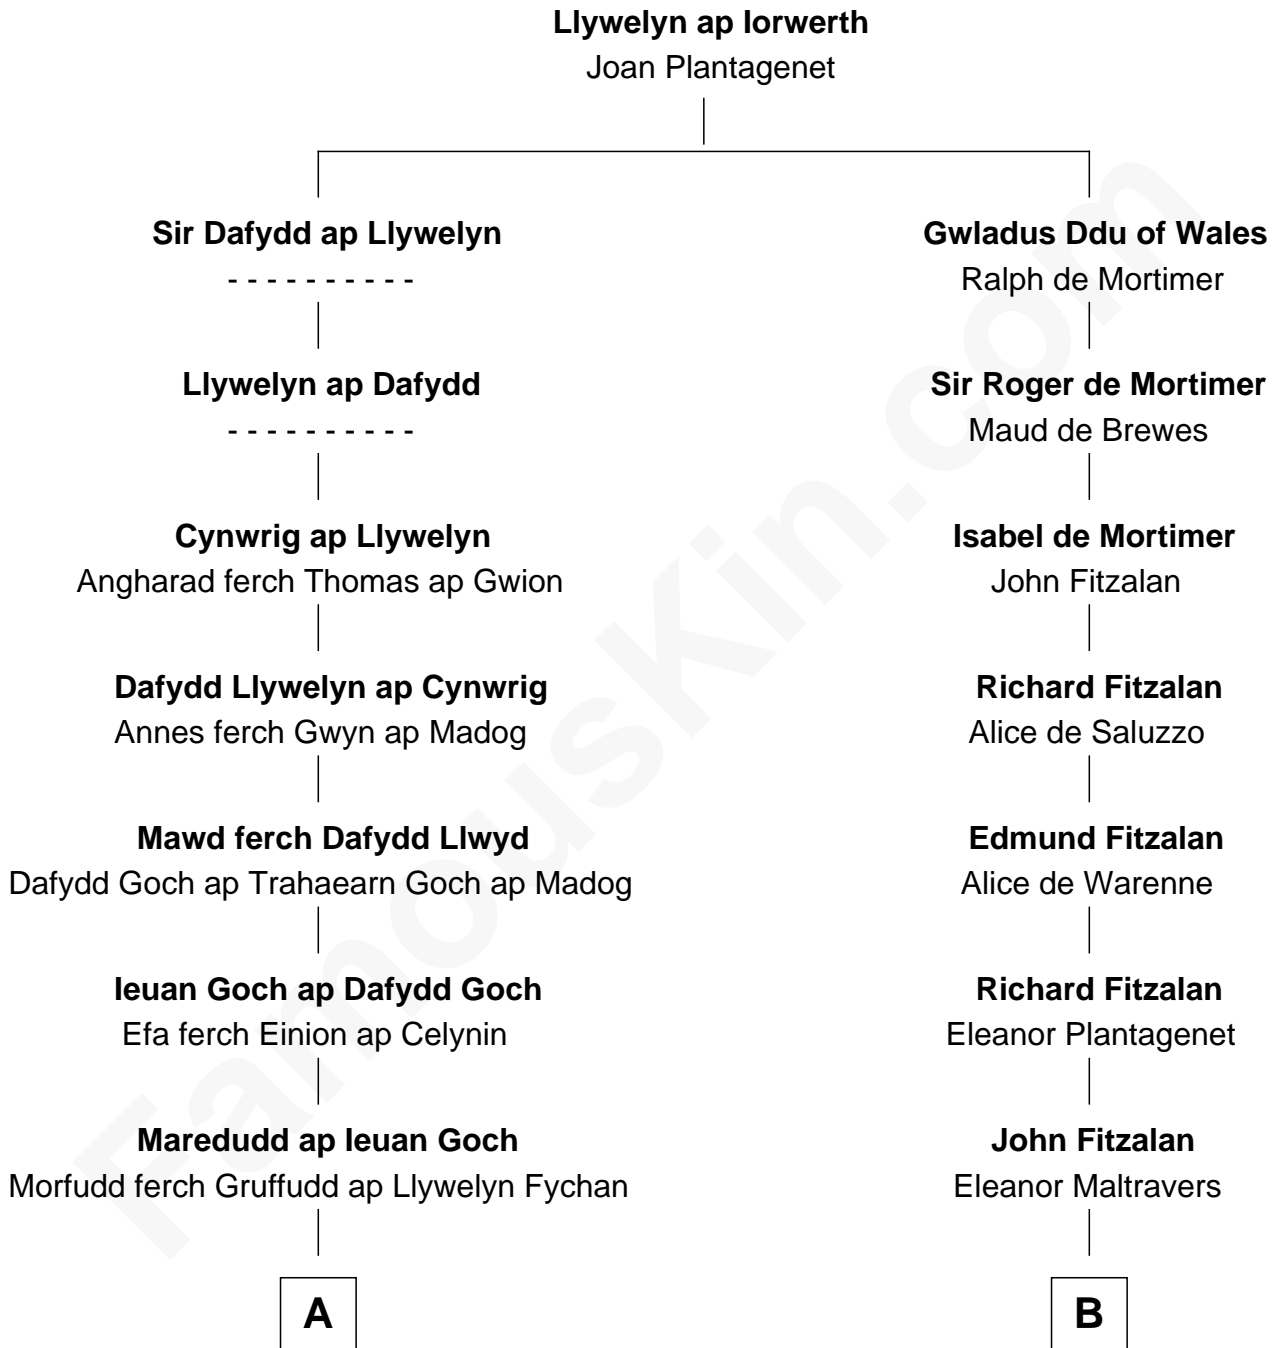

# FamousKin.com Relationship Chart of

**Edwin D. Morgan**

*21st Governor of New York*

20th cousin 1 time removed of

**Samuel Cony**

*31st Governor of Maine*

**A**

**Lleucu ferch Maredudd**  
Gruffudd ap Cynwrig ap Bleddyn Llwyd

**Dafydd Llwyd ap Gruffudd**  
Gwen ferch Gruffudd Goch ap Ieuan

**Dyddgu ferch Dafydd Llwyd**  
Llywelyn ap Gruffudd Llwyd ap Robin

**Maredudd Llwyd ap Llywelyn**  
Jonet ferch Gwilym ap Llywelyn Llwyd

**John ap Maredudd Llwyd**  
Margred ferch Morus Gethin ap Rhys

**Maredudd Llwyd ap John**  
Jonet Conwy

**Rt. Rev. George Lloyd**  
Anne Wilkinson

**Ann Lloyd**  
Gov. Theophilus Eaton

**Hannah Eaton**  
Gov. William Jones

**Elizabeth Jones**  
John Morgan

**C**

**B**

**Joan Fitzalan**  
Sir William Echyngam

**Joan Echyngam**  
Sir John Bayntun

**Henry Bayntun**  
-----

**Jane Bayntun**  
Thomas Prowse

**Mary Prowse**  
John Gye