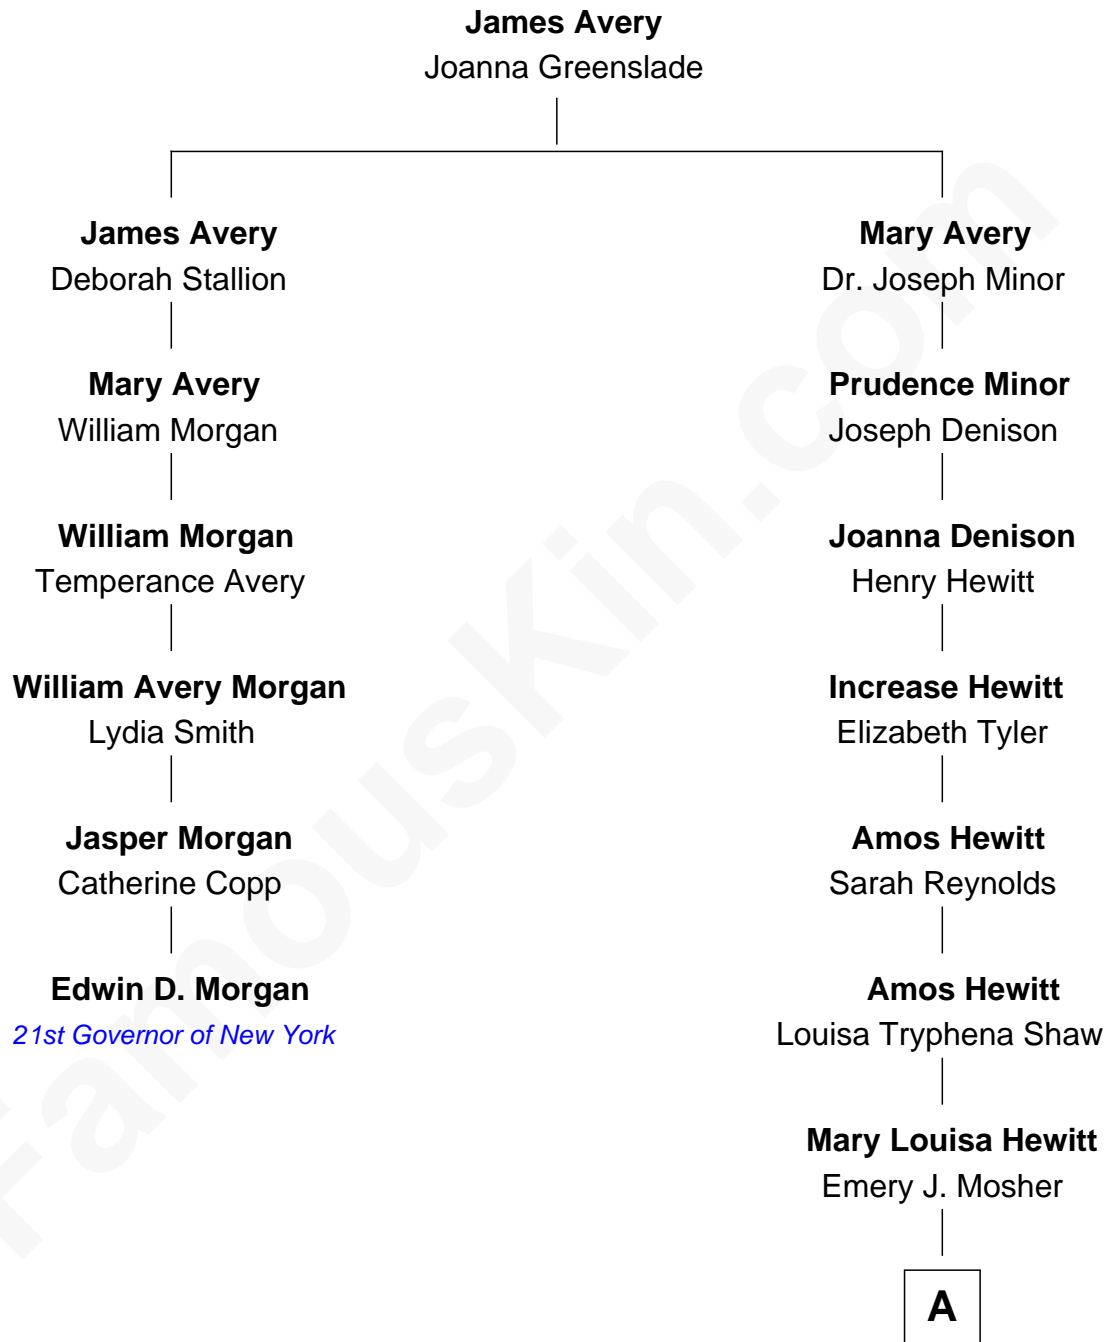

# FamousKin.com Relationship Chart of

**Edwin D. Morgan**

*21st Governor of New York*

5th cousin 6 times removed of

**Rainn Wilson**

*TV and Movie Actor*

**A**

**Charles E. Mosher**

Susanna Jane Garrison

**Edna Lora Mosher**

Theodore Orick Whitman

**Rollie Harrison Whitman**

Catherine Josephine Williams

**Patricia May Whitman**

Robert George Wilson

**Rainn Wilson**