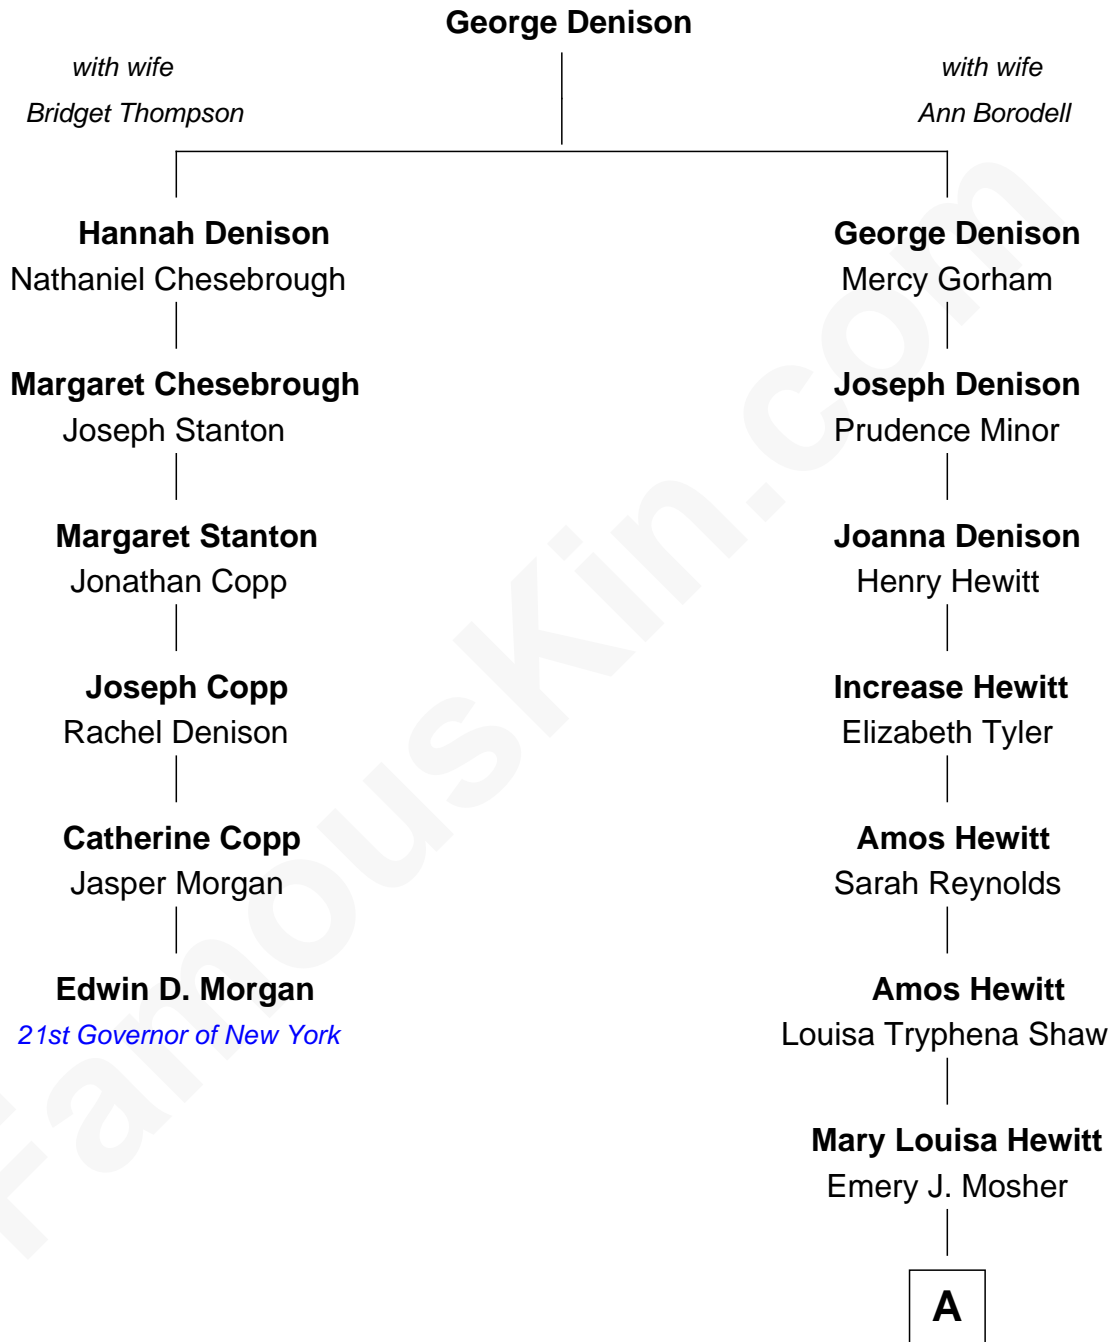

FamousKin.com Relationship Chart of

Edwin D. Morgan

21st Governor of New York

5th cousin 6 times removed of

Rainn Wilson

TV and Movie Actor

A

Charles E. Mosher
Susanna Jane Garrison