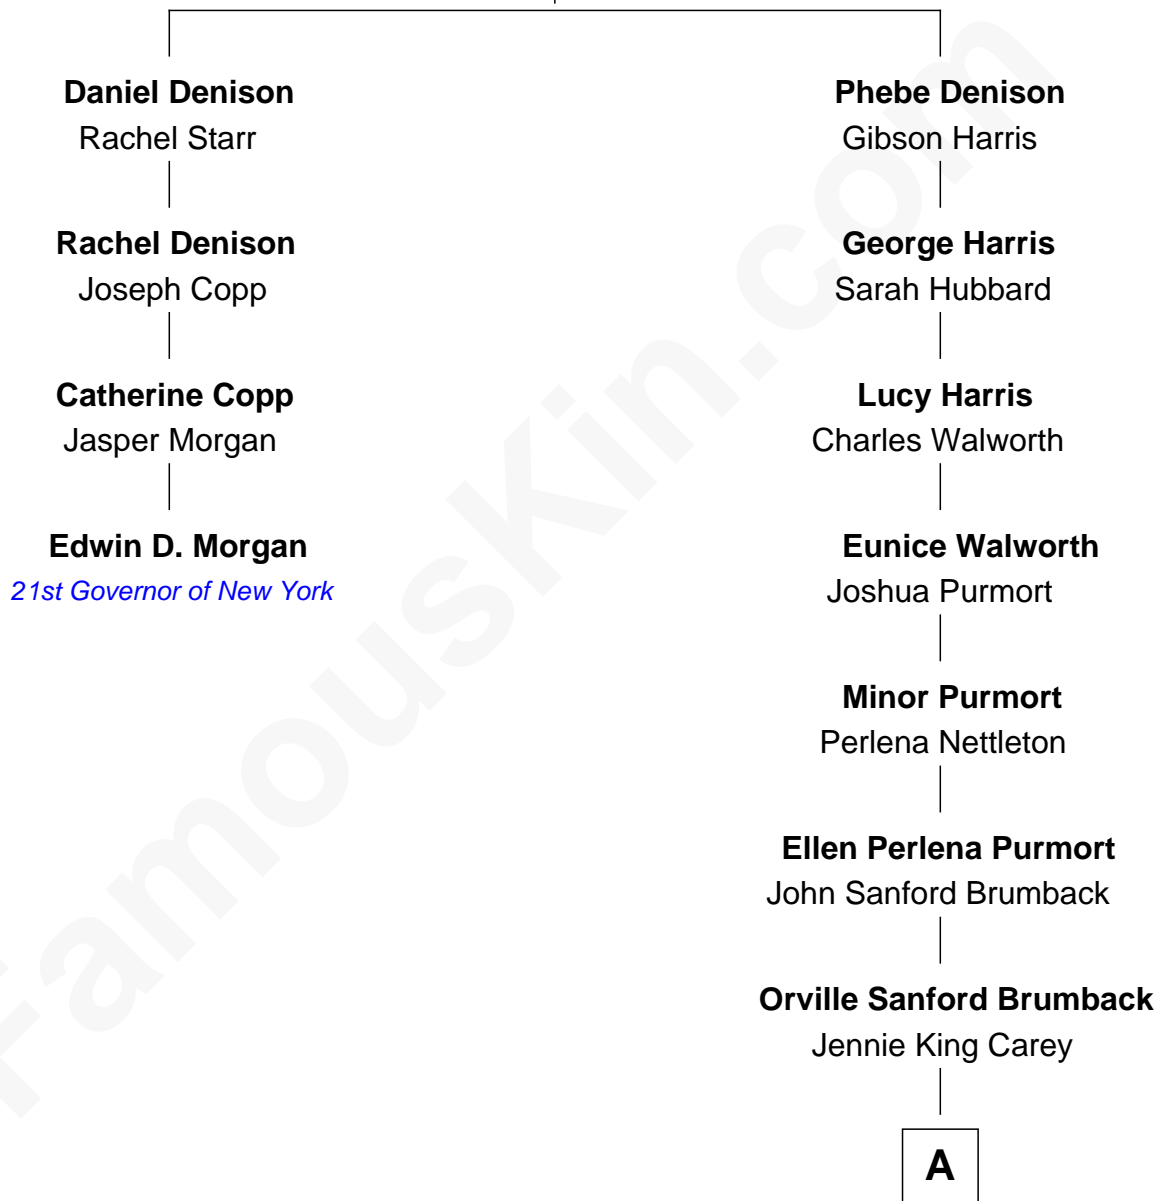

George Denison

Mary Wetherell