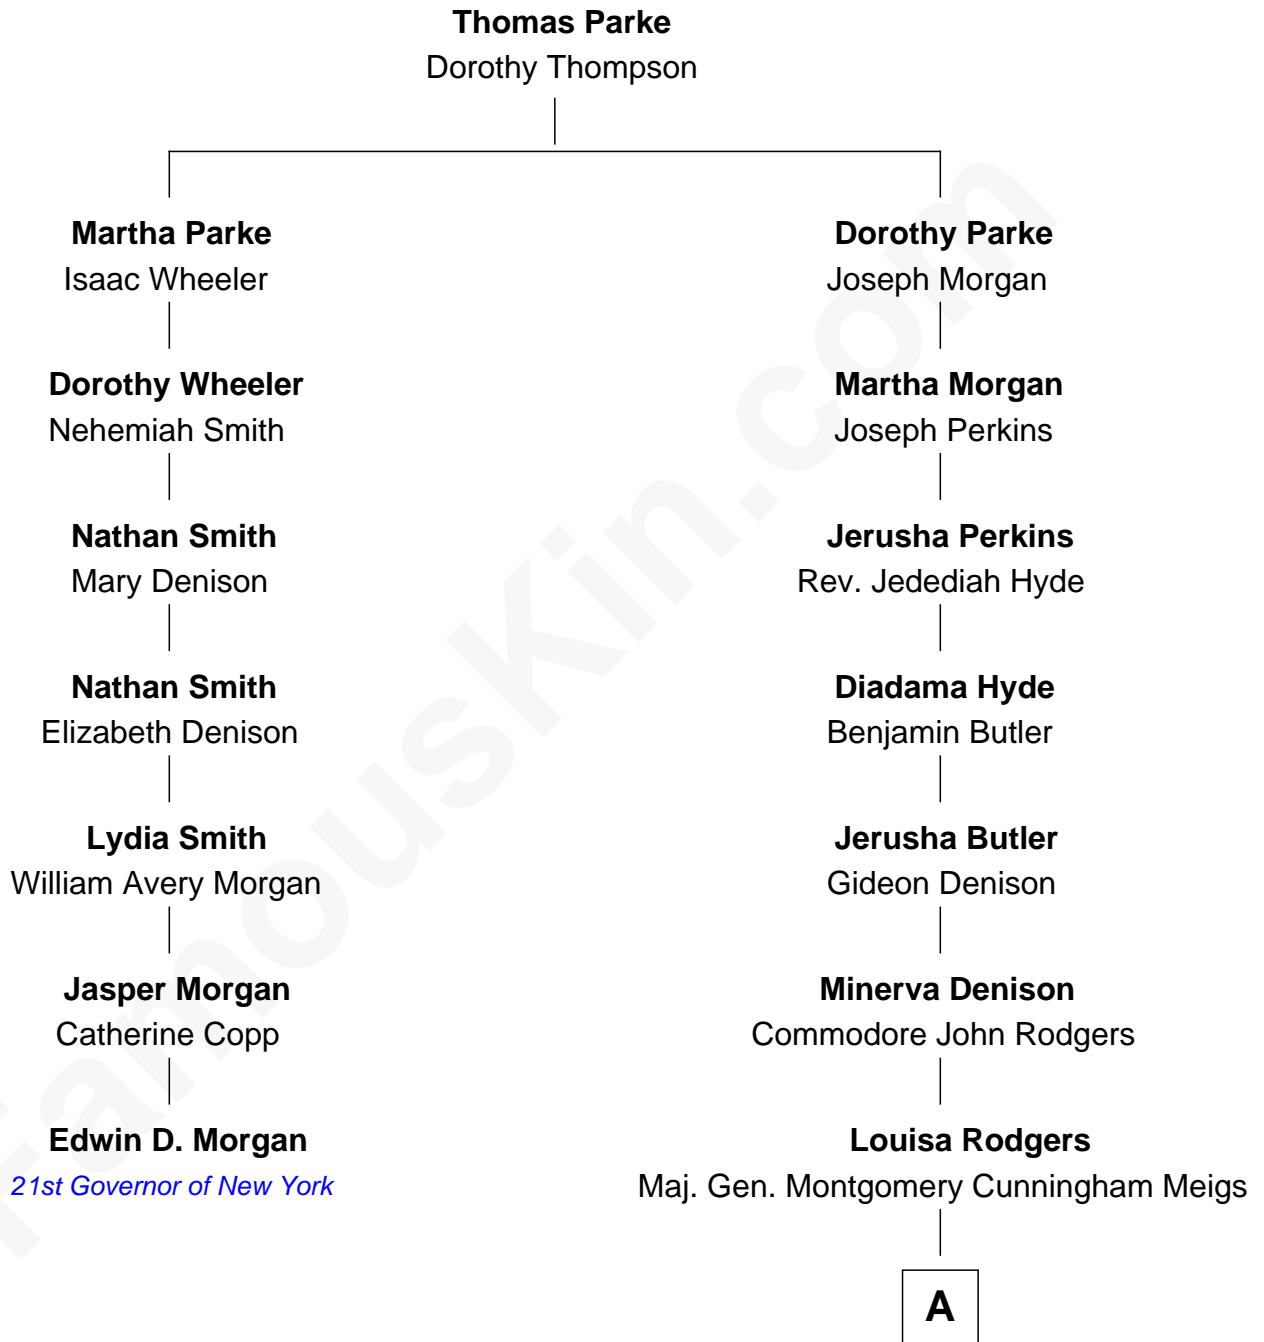

FamousKin.com

Relationship Chart of

Edwin D. Morgan

21st Governor of New York

6th cousin 5 times removed of

Parker Stevenson

TV and Movie Actor

A

—
Mary Montgomery Meigs
Col. Joseph Hancock Taylor

—
Evelyn Taylor
Eli Kirk Price

—
Philip Price
Sarah Meade Harrison

—
Sarah Meade Price
Richard Stevenson Parker

—
Parker Stevenson
TV and Movie Actor

FamousKin.com