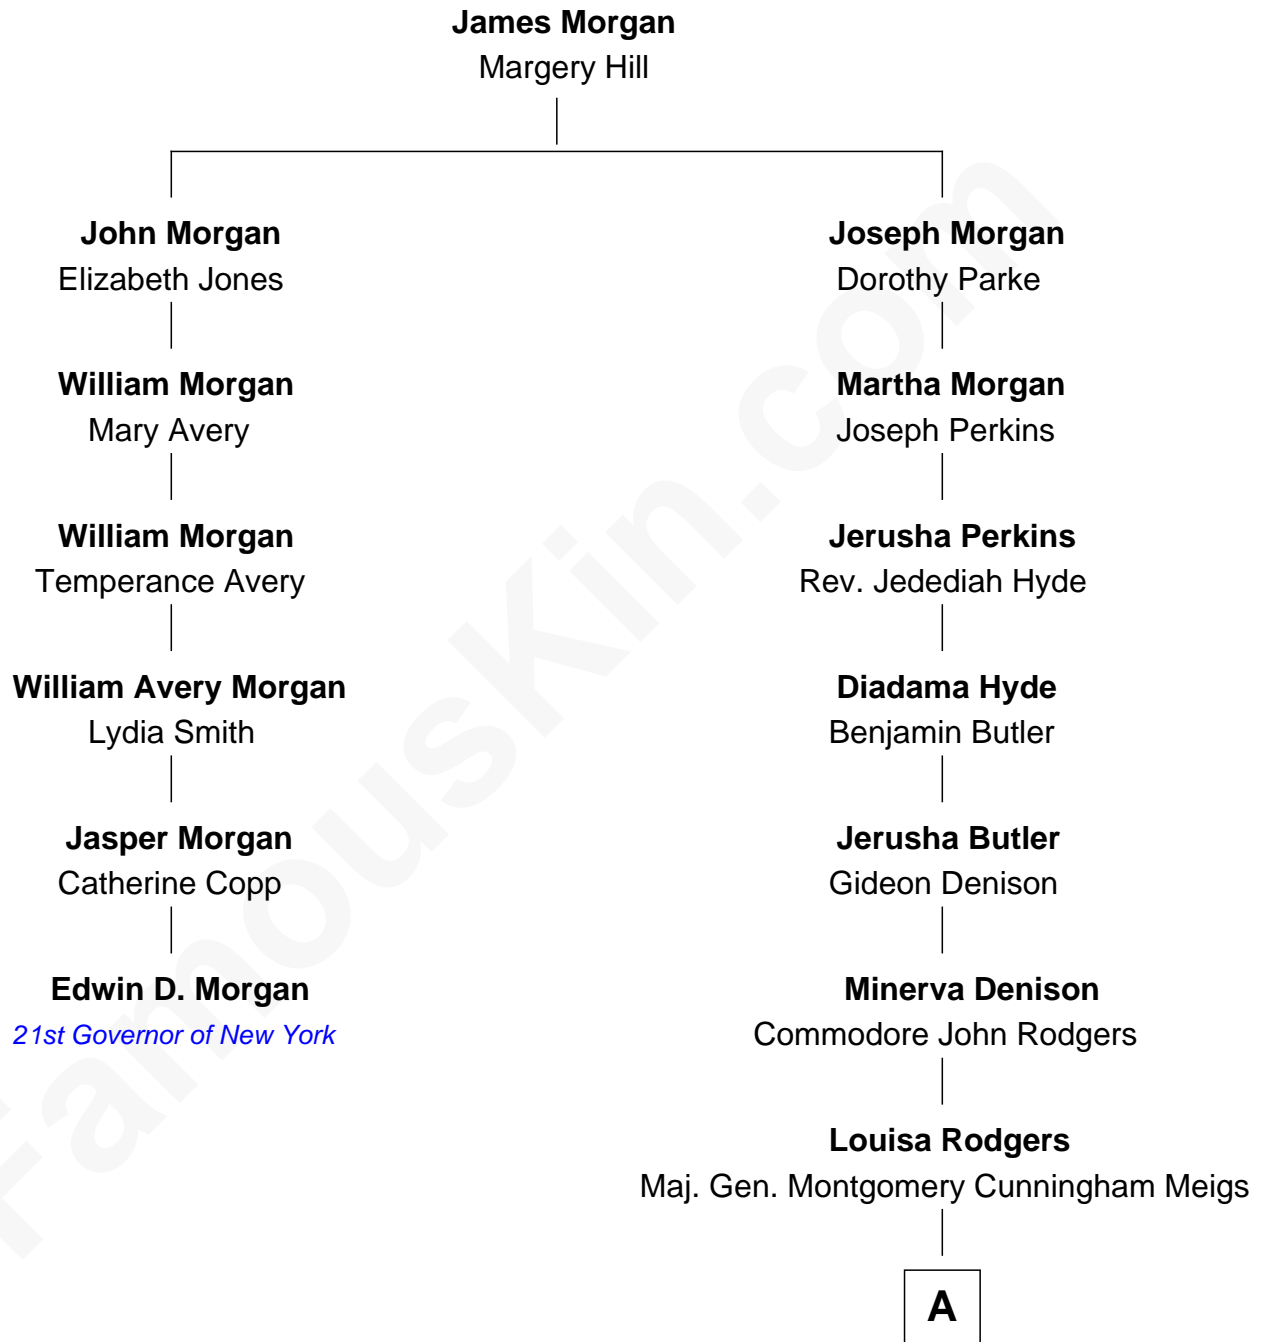

FamousKin.com

Relationship Chart of

Edwin D. Morgan

21st Governor of New York

5th cousin 6 times removed of

Parker Stevenson

TV and Movie Actor

A

—
Mary Montgomery Meigs
Col. Joseph Hancock Taylor

—
Evelyn Taylor
Eli Kirk Price

—
Philip Price
Sarah Meade Harrison

—
Sarah Meade Price
Richard Stevenson Parker

—
Parker Stevenson
TV and Movie Actor

FamousKin.com