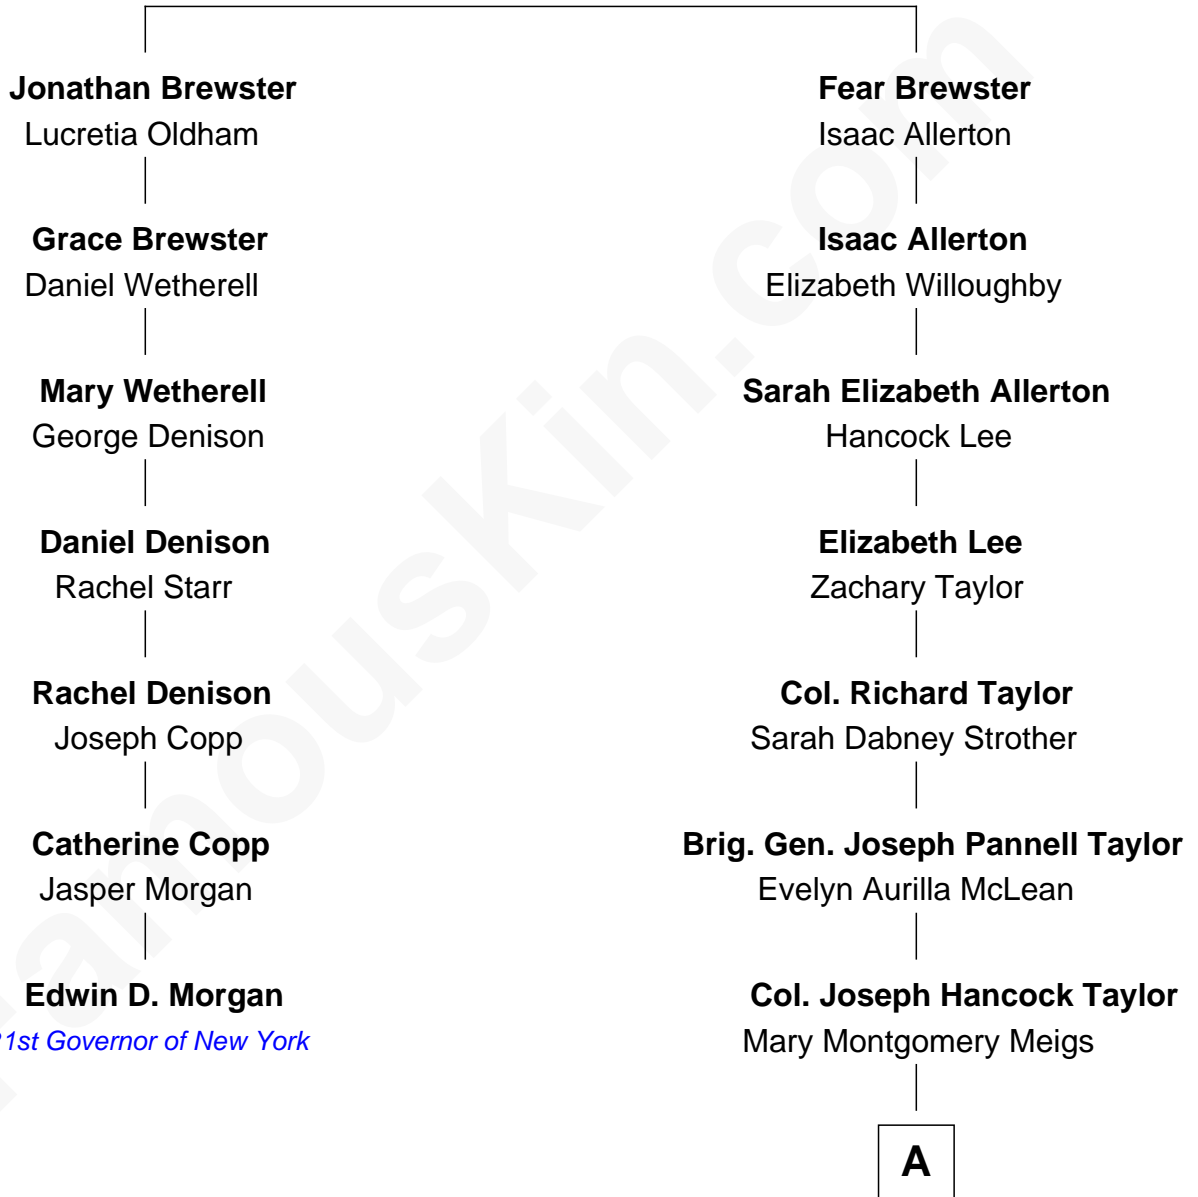

FamousKin.com Relationship Chart of

Edwin D. Morgan

21st Governor of New York

6th cousin 4 times removed of

Parker Stevenson

TV and Movie Actor

William Brewster

Mary - - - - -

A

—
Evelyn Taylor

Eli Kirk Price

—
Philip Price

Sarah Meade Harrison

—
Sarah Meade Price

Richard Stevenson Parker

—
Parker Stevenson