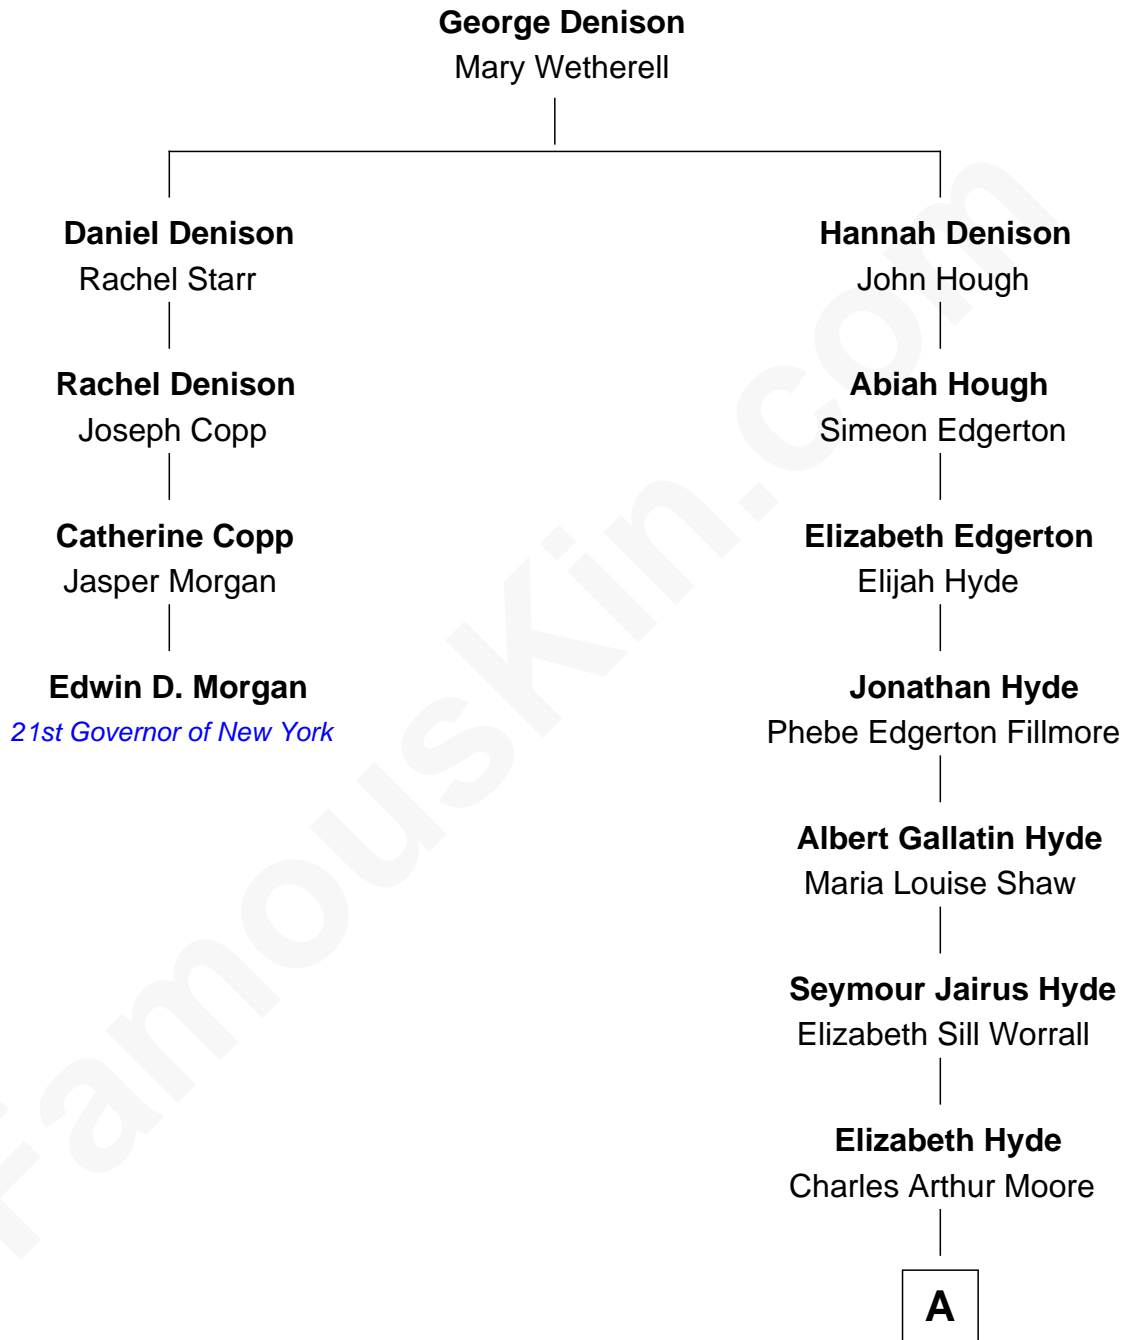

# FamousKin.com Relationship Chart of

**Edwin D. Morgan**

*21st Governor of New York*

3rd cousin 5 times removed of

**Glenn Close**

*Movie, Television, and Stage Actress*

A

Elizabeth Mary H. Moore  
Dr. William Taliaferro Close

Glenn Close

*Movie, Television, and Stage Actress*

FamousKin.com