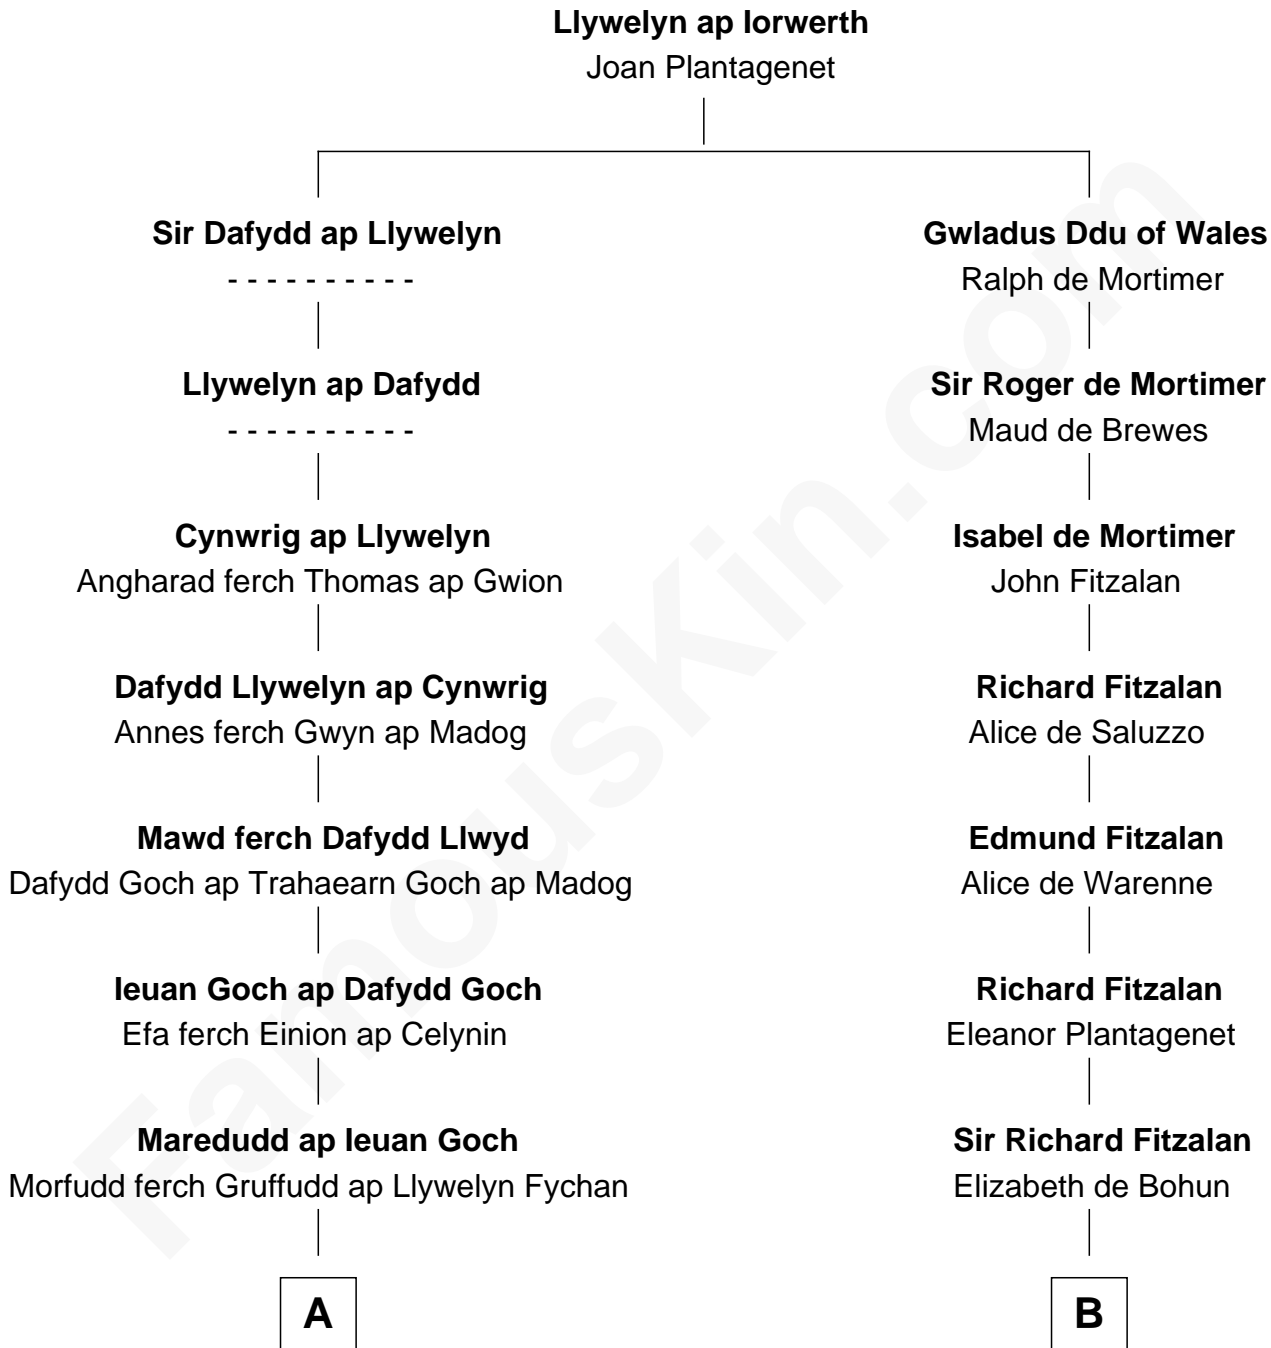

FamousKin.com Relationship Chart of

Edwin D. Morgan

21st Governor of New York

12th cousin 9 times removed of

Catherine Howard

5th Wife of King Henry VIII

A

Lleucu ferch Maredudd

Gruffudd ap Cynwrig ap Bleddyn Llwyd

Dafydd Llwyd ap Gruffudd

Gwen ferch Gruffudd Goch ap Ieuan

Dyddgu ferch Dafydd Llwyd

Llywelyn ap Gruffudd Llwyd ap Robin

Maredudd Llwyd ap Llywelyn

Jonet ferch Gwilym ap Llywelyn Llwyd

John ap Maredudd Llwyd

Margred ferch Morus Gethin ap Rhys

Maredudd Llwyd ap John

Jonet Conwy

Rt. Rev. George Lloyd

Anne Wilkinson

Ann Lloyd

Gov. Theophilus Eaton

Hannah Eaton

Gov. William Jones

Elizabeth Jones

John Morgan

C

B

Elizabeth Fitzalan

Sir Thomas Mowbray