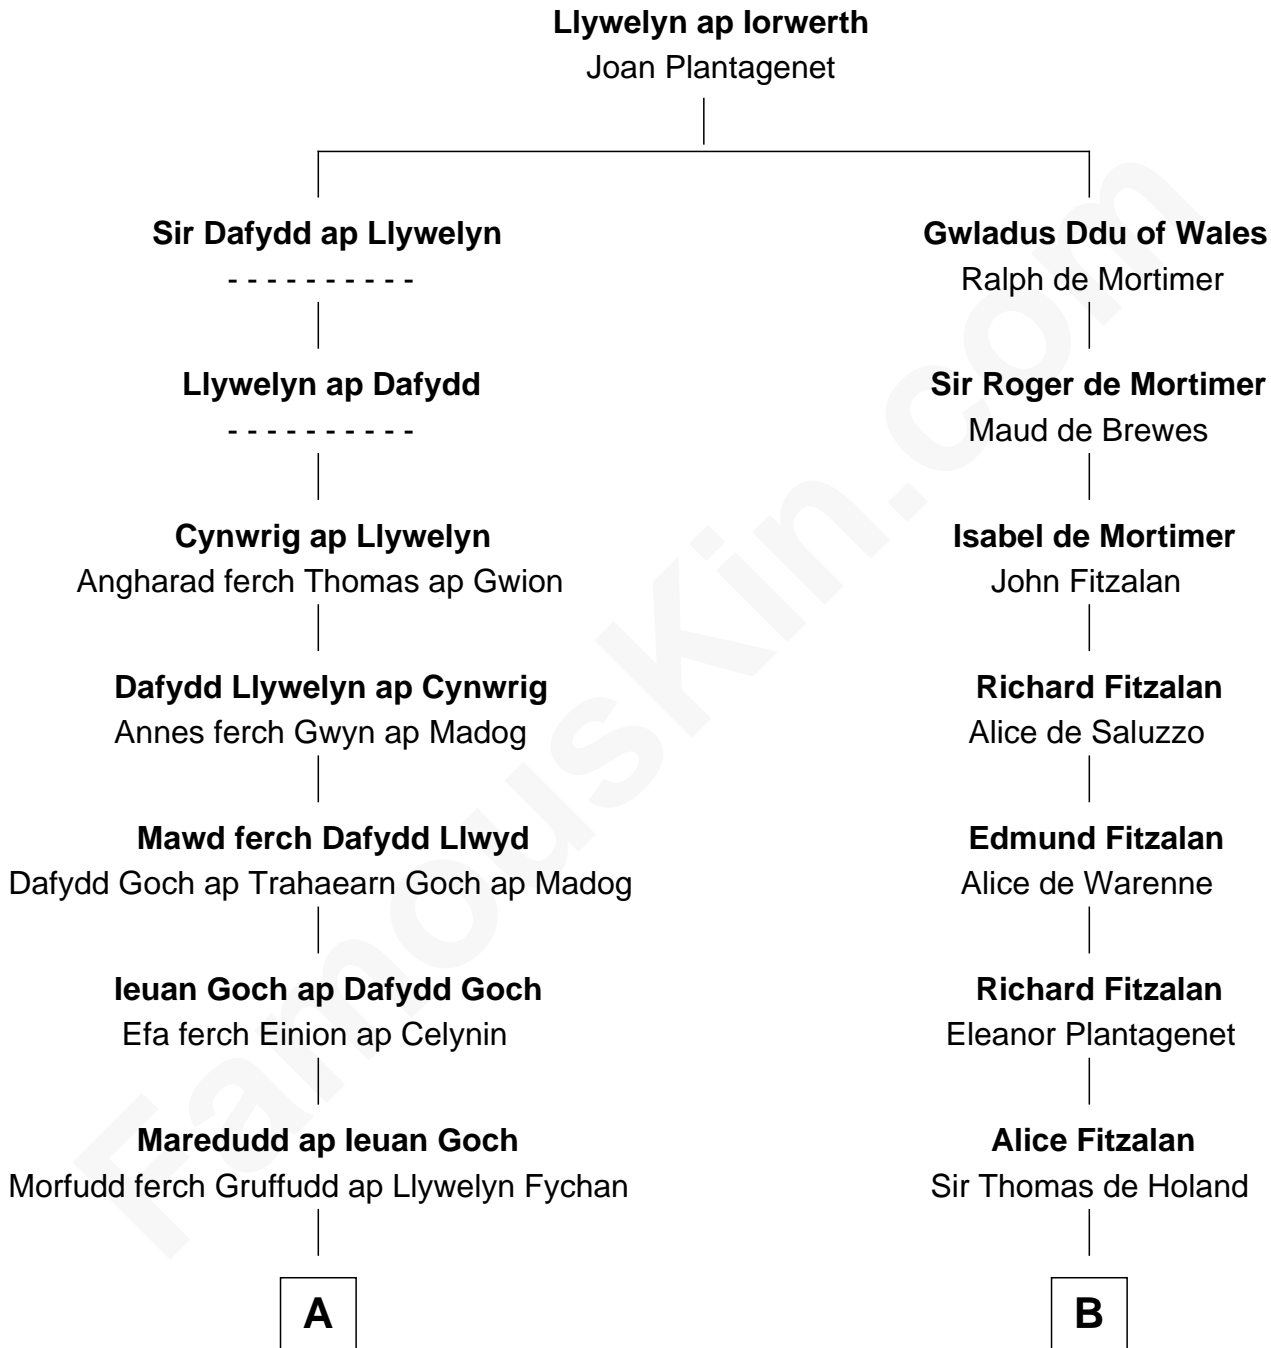

FamousKin.com

Relationship Chart of

Edwin D. Morgan

21st Governor of New York

19th cousin 2 times removed of

Bathsheba (Ruggles) Spooner

First woman executed for murder in U.S. by non-British government

A

Lleucu ferch Maredudd
Gruffudd ap Cynwrig ap Bleddyn Llwyd

Dafydd Llwyd ap Gruffudd
Gwen ferch Gruffudd Goch ap Ieuan

Dyddgu ferch Dafydd Llwyd
Llywelyn ap Gruffudd Llwyd ap Robin

Maredudd Llwyd ap Llywelyn
Jonet ferch Gwilym ap Llywelyn Llwyd

John ap Maredudd Llwyd
Margred ferch Morus Gethin ap Rhys

Maredudd Llwyd ap John
Jonet Conwy

Rt. Rev. George Lloyd
Anne Wilkinson

Ann Lloyd
Gov. Theophilus Eaton

Hannah Eaton
Gov. William Jones

Elizabeth Jones
John Morgan