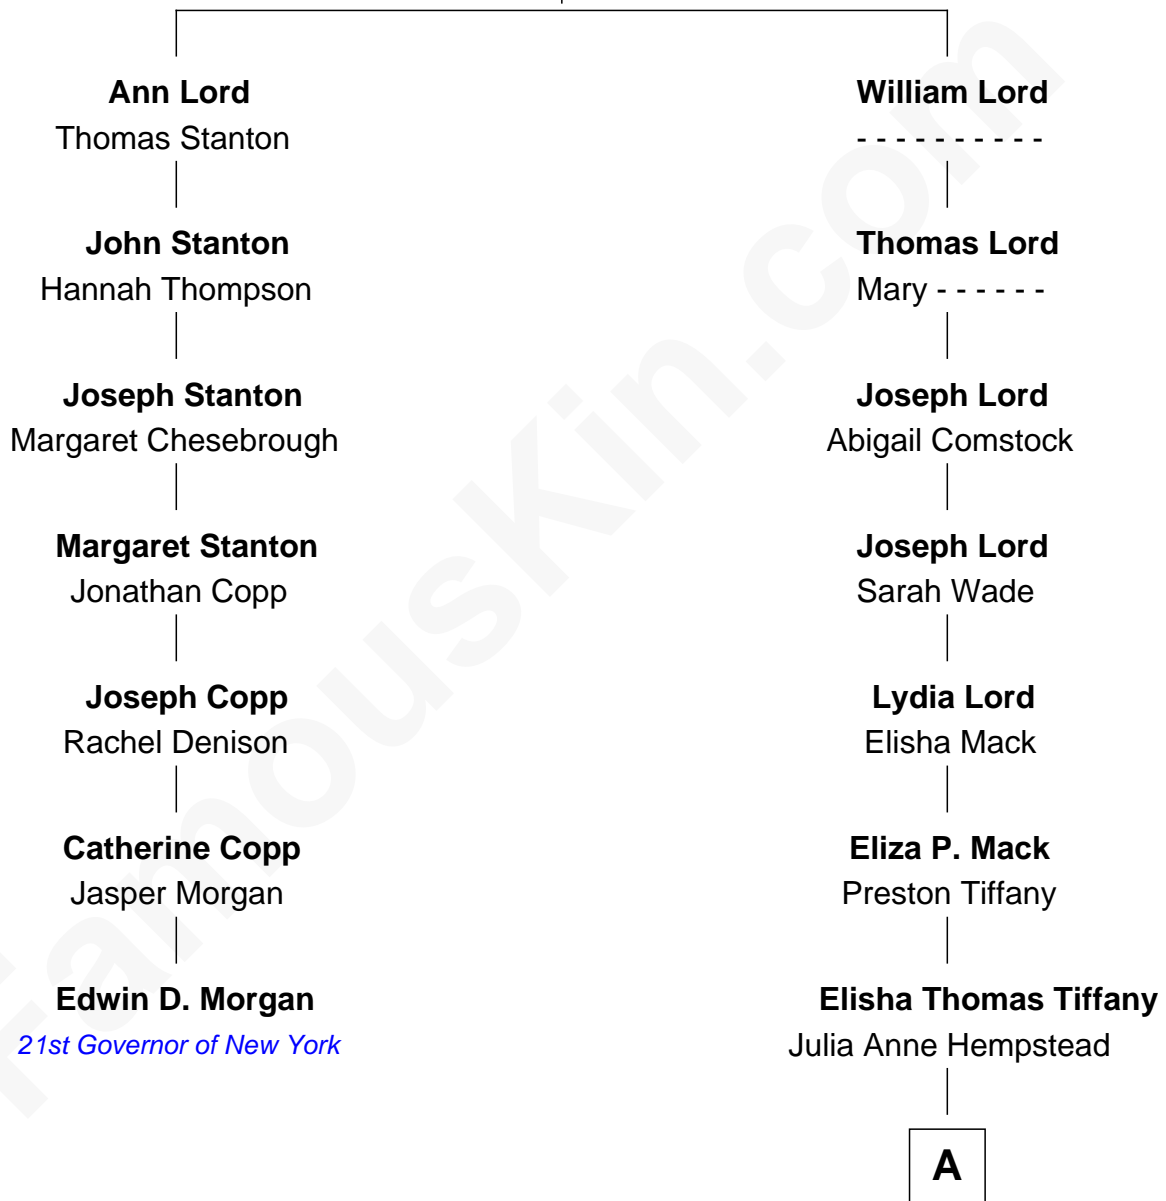

FamousKin.com Relationship Chart of

Edwin D. Morgan

21st Governor of New York

6th cousin 4 times removed of

Richard Gere

Movie Actor

Thomas Lord

Dorothy Bird

A

Nelson Leroy Tiffany
Evaline Harriet Williams

William Stanton Tiffany
Anna Rebecca Stevens

Doris Anna Tiffany
Homer George Gere

Richard Gere
Movie Actor