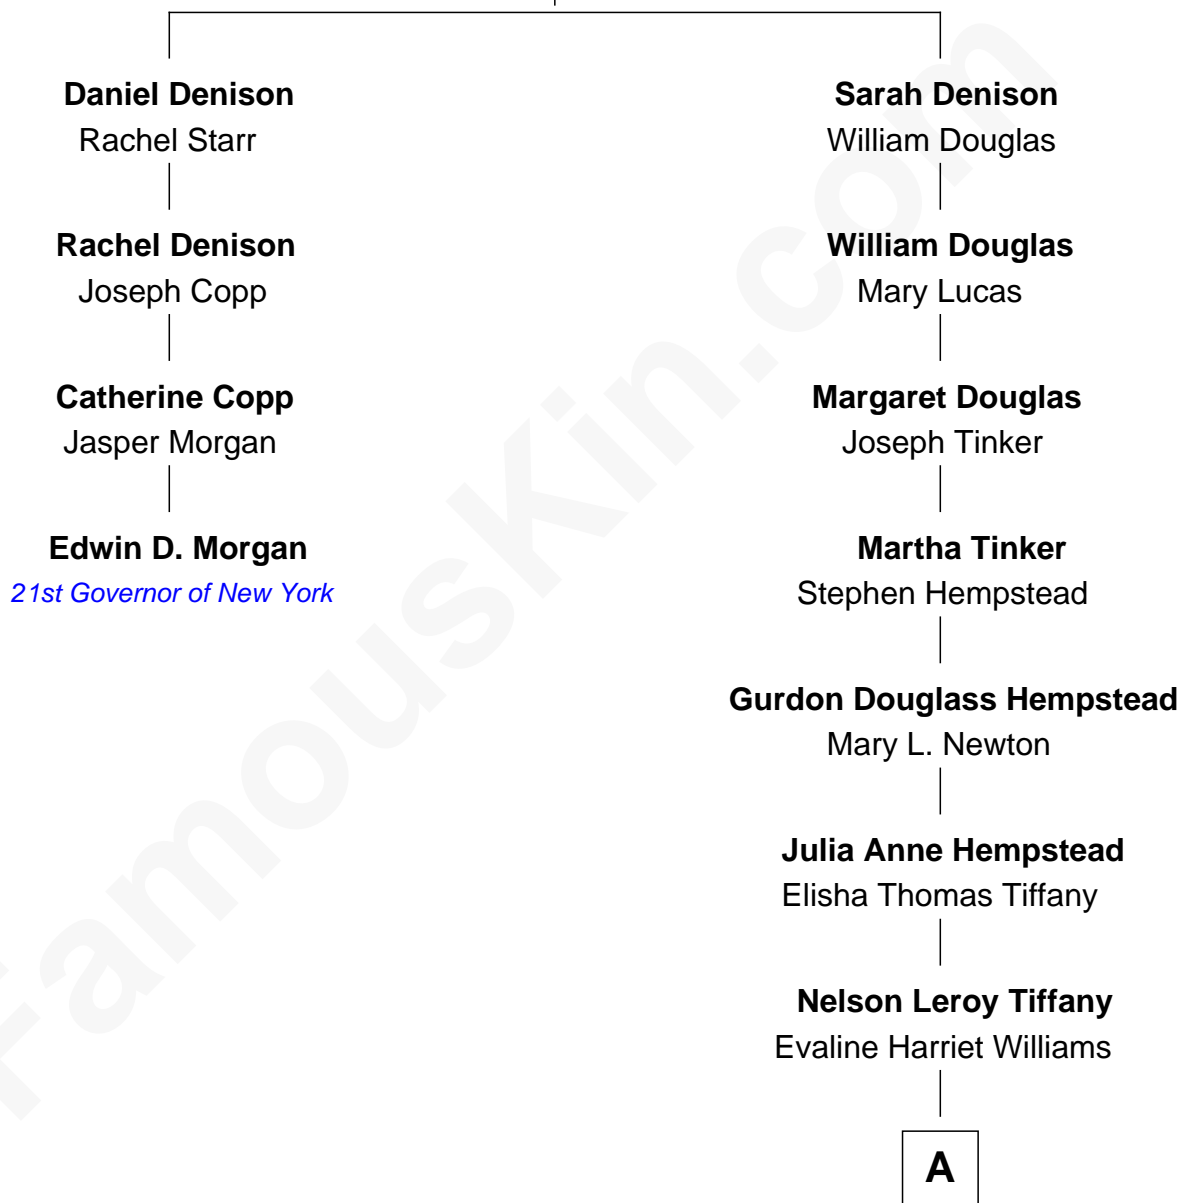

## Relationship Chart of

### Edwin D. Morgan

*21st Governor of New York*

3rd cousin 6 times removed of

**Richard Gere**

*Movie Actor*

**George Denison**

Mary Wetherell

**A**