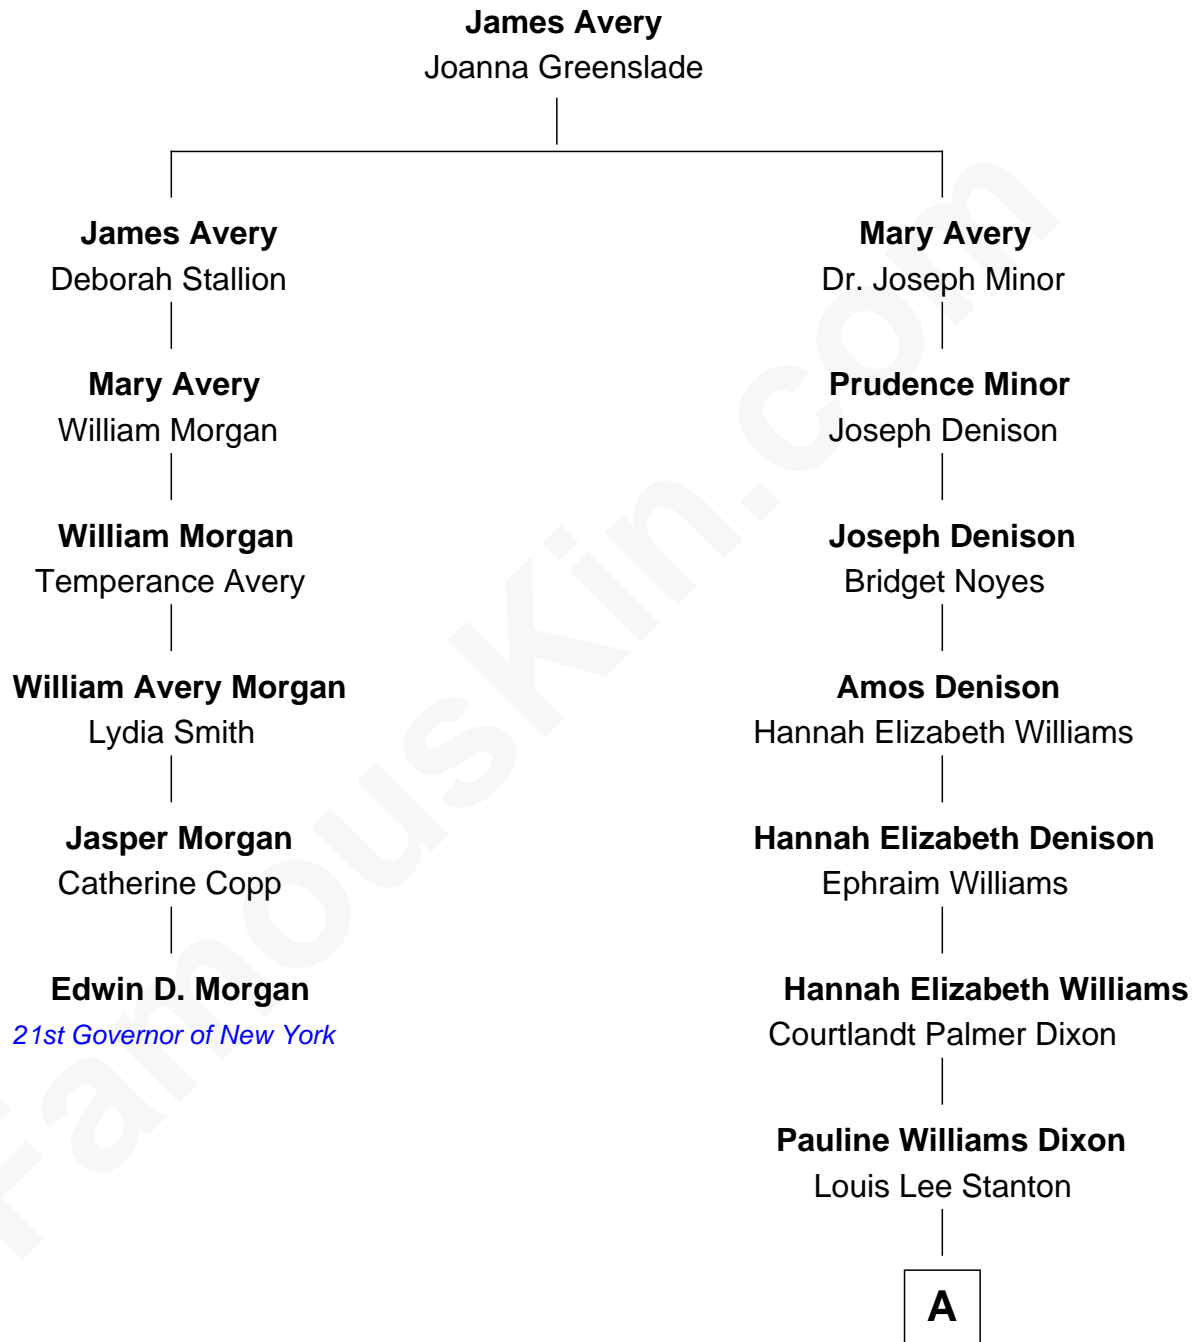

FamousKin.com Relationship Chart of

Edwin D. Morgan

21st Governor of New York

5th cousin 3 times removed of

Louis Auchincloss

Author

A

Priscilla Dixon Stanton
Joseph Howland Auchincloss

Louis Auchincloss
Author

FamousKin.com