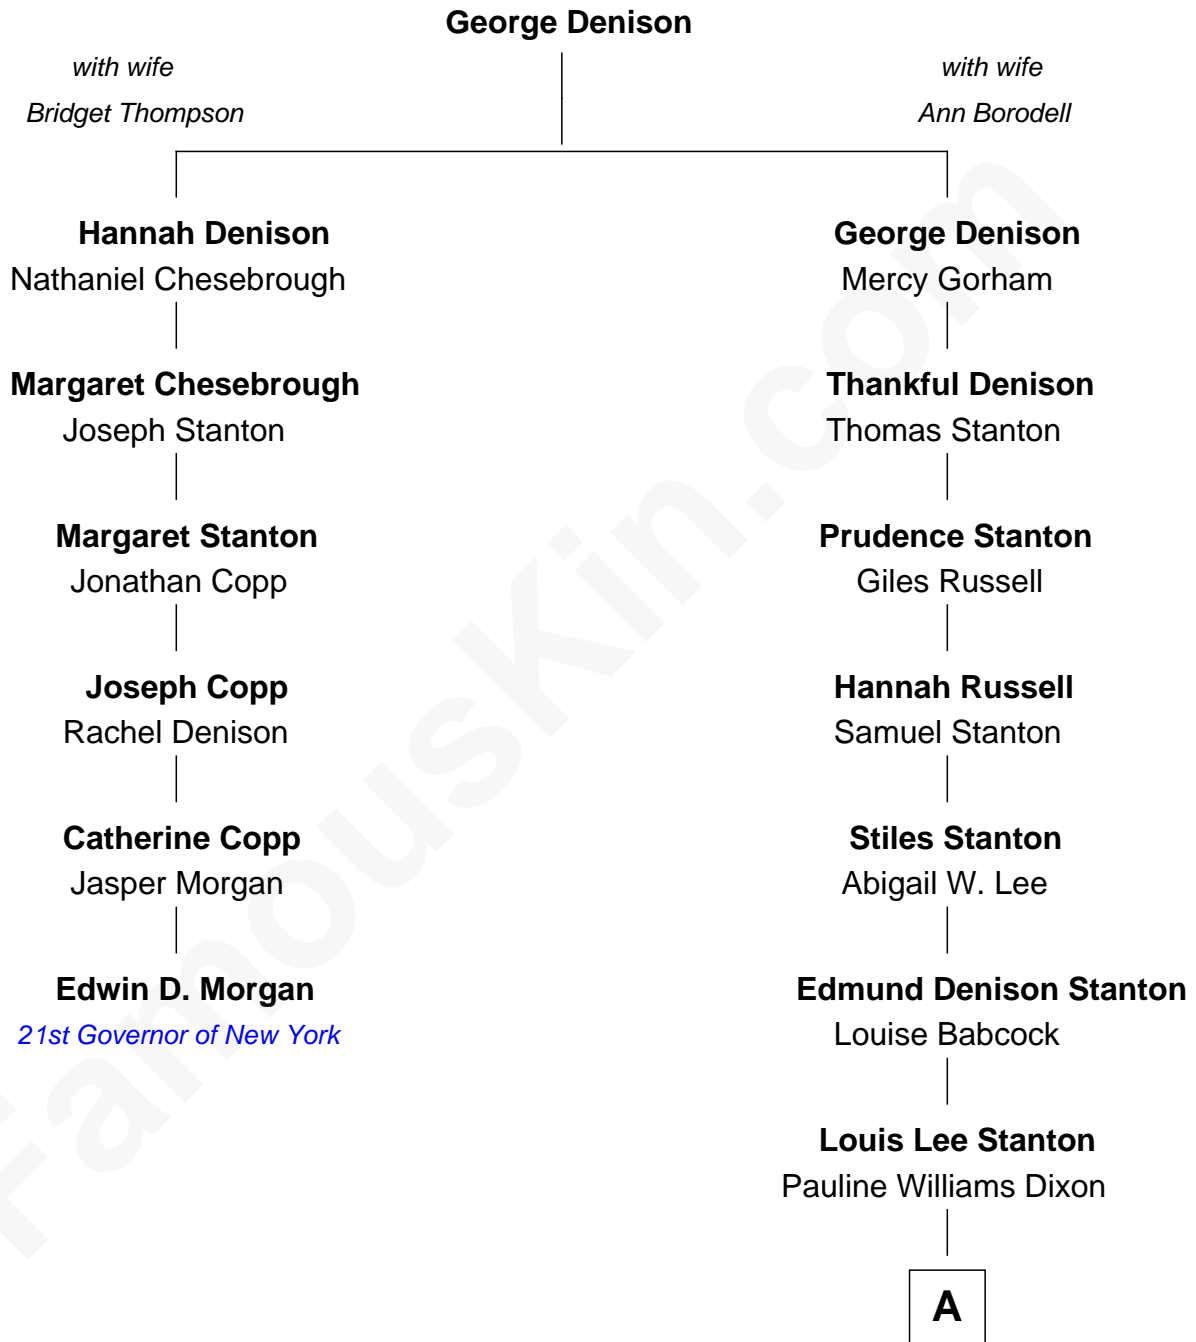

FamousKin.com Relationship Chart of

Edwin D. Morgan

21st Governor of New York

5th cousin 3 times removed of

Louis Auchincloss

Author

A

Priscilla Dixon Stanton
Joseph Howland Auchincloss