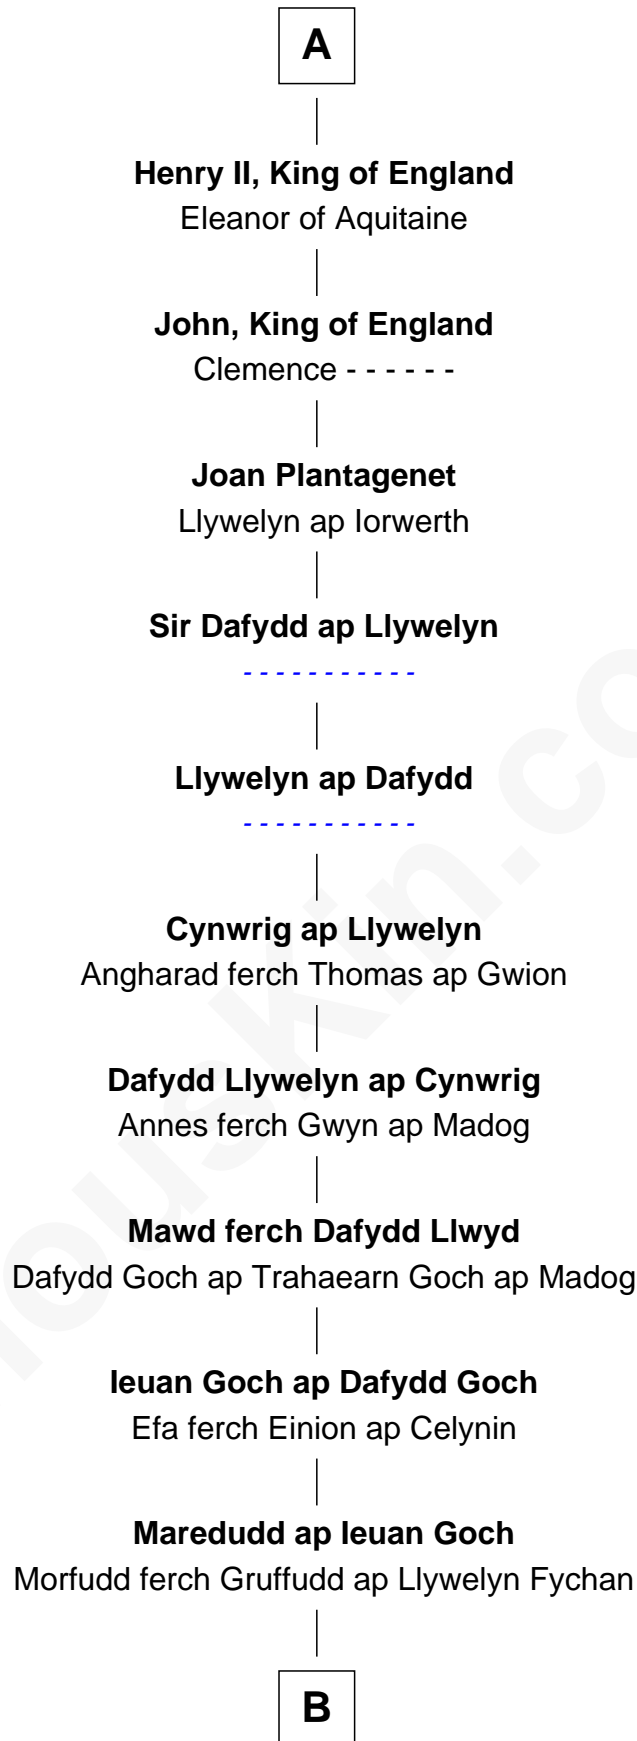

FamousKin.com Relationship Chart of

Edwin D. Morgan

21st Governor of New York

30th Great-grandson of

King Robert I

King of France

B

Lleucu ferch Maredudd
Gruffudd ap Cynwrig ap Bleddyn Llwyd

Dafydd Llwyd ap Gruffudd
Gwen ferch Gruffudd Goch ap Ieuan

Dyddgu ferch Dafydd Llwyd
Llywelyn ap Gruffudd Llwyd ap Robin

Maredudd Llwyd ap Llywelyn
Jonet ferch Gwilym ap Llywelyn Llwyd

John ap Maredudd Llwyd
Margred ferch Morus Gethin ap Rhys

Maredudd Llwyd ap John
Jonet Conwy

Rt. Rev. George Lloyd
Anne Wilkinson

Ann Lloyd
Gov. Theophilus Eaton

Hannah Eaton
Gov. William Jones

Elizabeth Jones
John Morgan

C

C

William Morgan