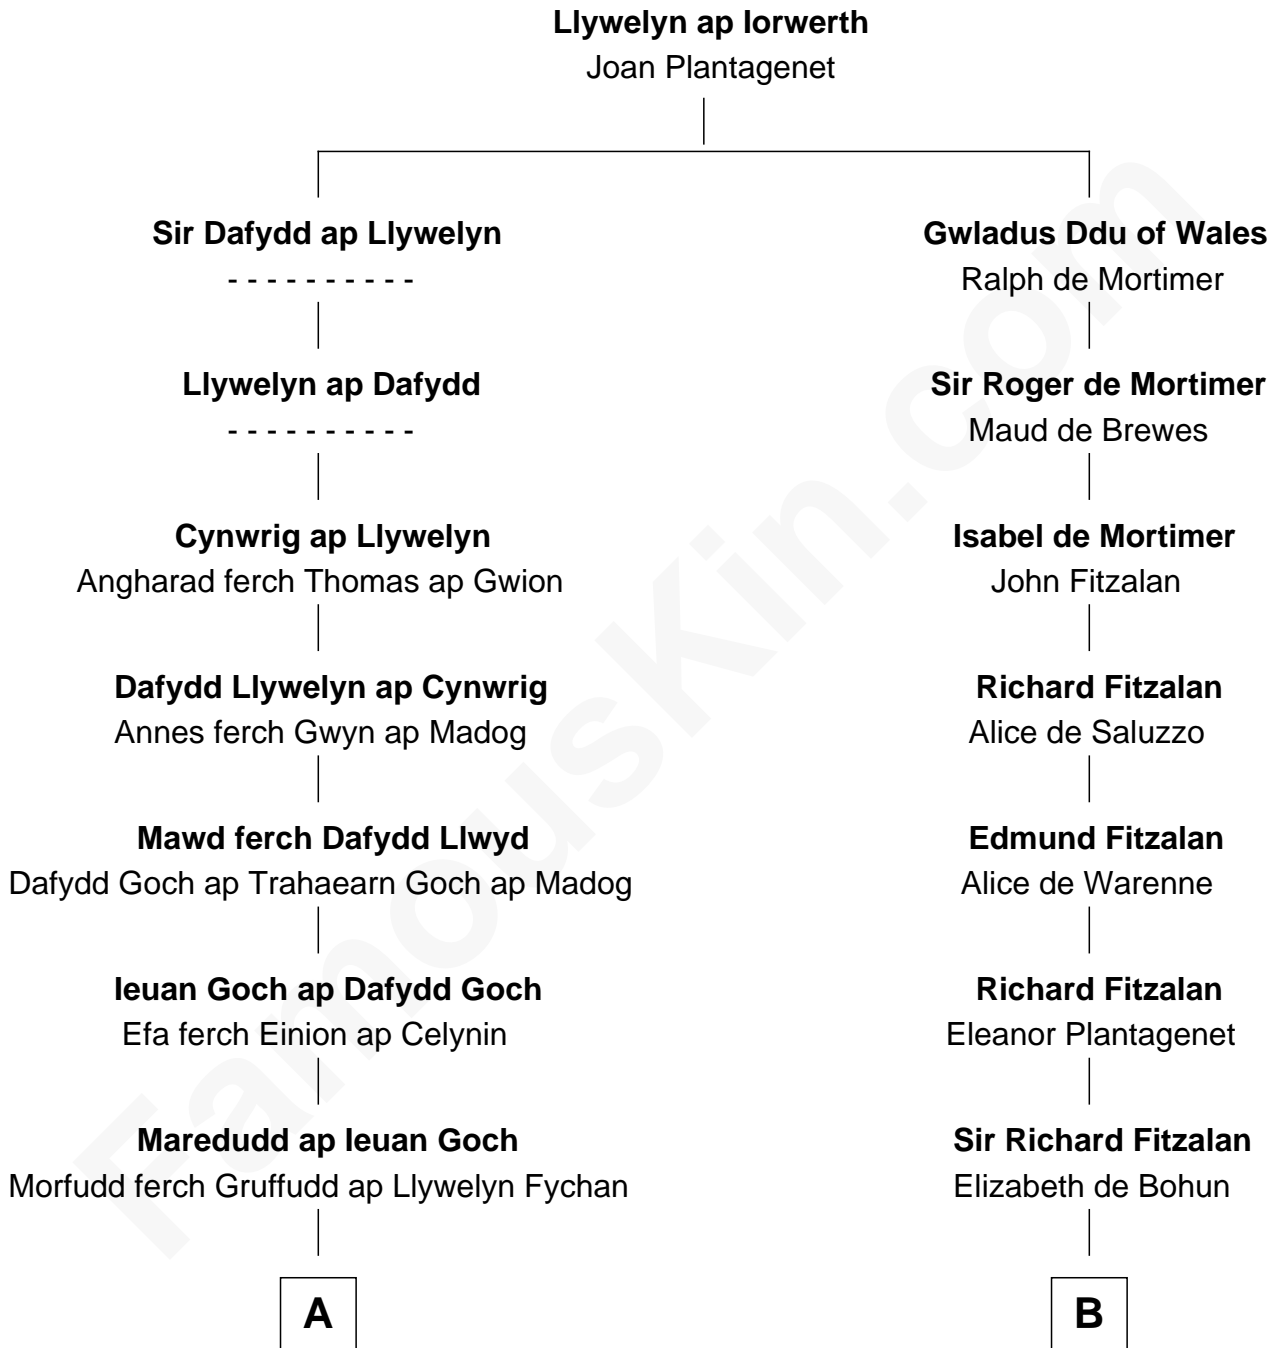

# FamousKin.com Relationship Chart of

**Edwin D. Morgan**

*21st Governor of New York*

20th cousin 1 time removed of

**Thomas Jefferson**

*3rd U.S. President and Signer of the Declaration of Independence*

**A**

**Lleucu ferch Maredudd**

Gruffudd ap Cynwrig ap Bleddyn Llwyd

**Dafydd Llwyd ap Gruffudd**

Gwen ferch Gruffudd Goch ap Ieuan

**Dyddgu ferch Dafydd Llwyd**

Llywelyn ap Gruffudd Llwyd ap Robin

**Maredudd Llwyd ap Llywelyn**

Gov. Theophilus Eaton

**Hannah Eaton**

Gov. William Jones

**Elizabeth Jones**

John Morgan

**C**

**B**

**Elizabeth Fitzalan**

Sir Thomas Mowbray

**Margaret Mowbray**

Sir Robert Howard

**Katherine Howard**

Sir Edward Neville

**Catherine Neville**

Robert Tanfield

**William Tanfield**