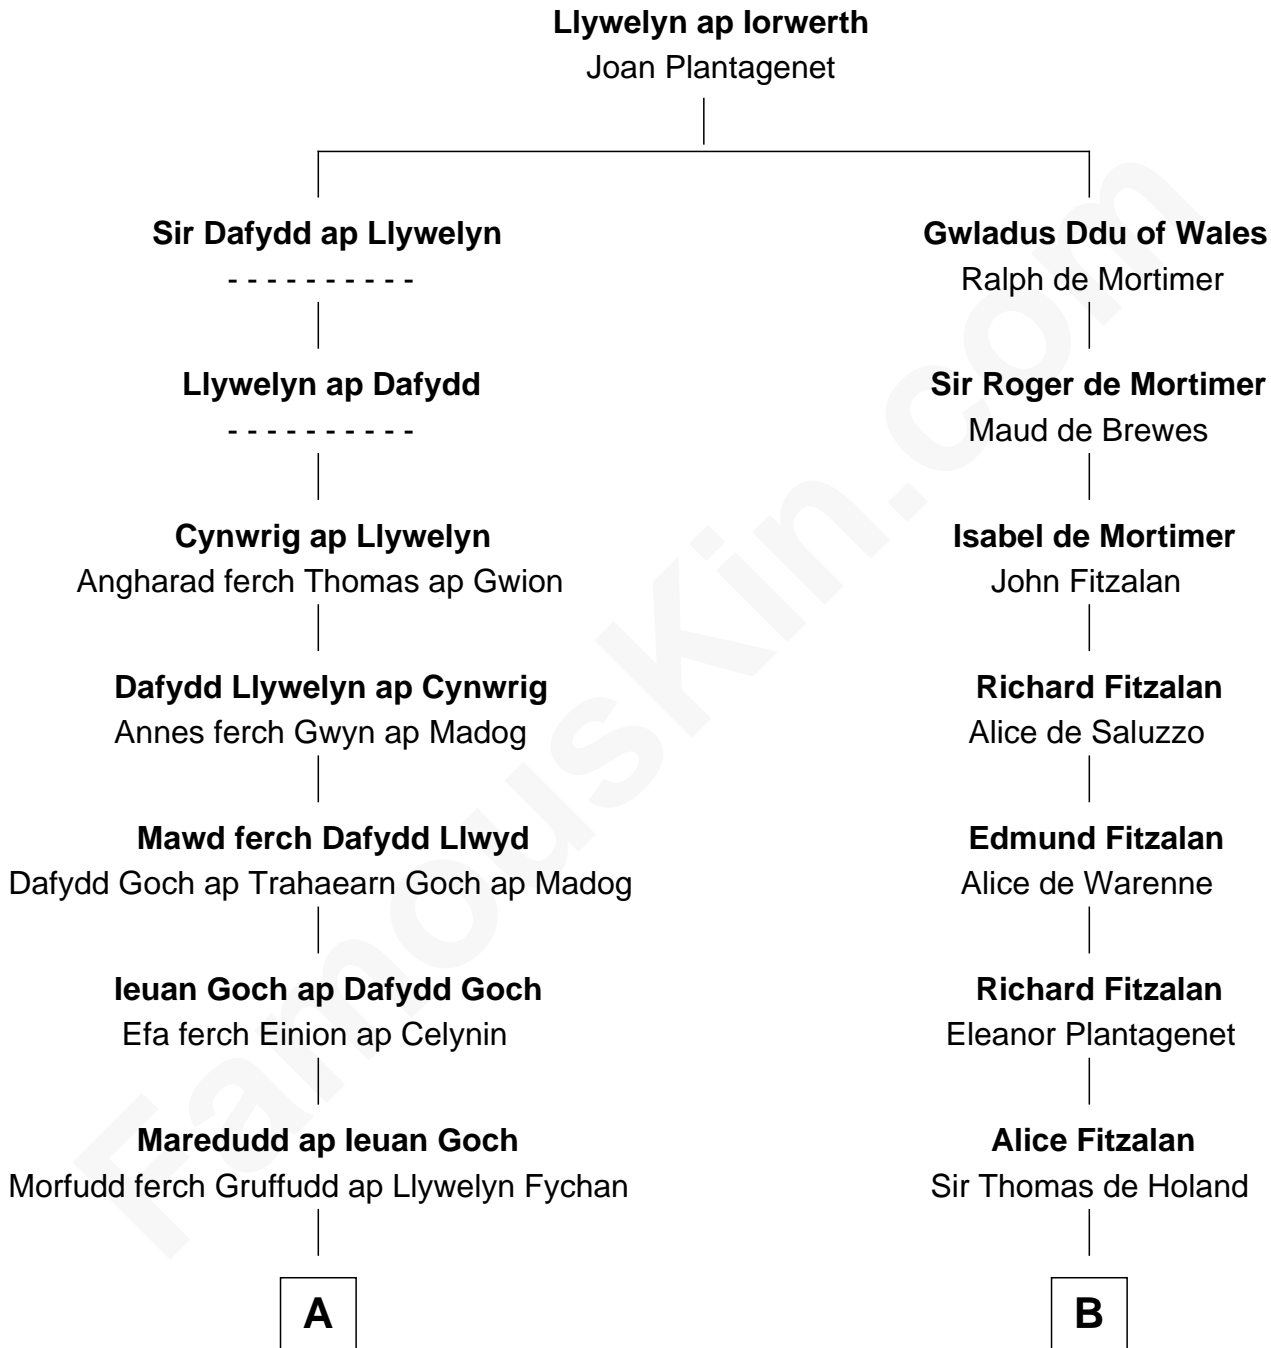

FamousKin.com

Relationship Chart of

Edwin D. Morgan

21st Governor of New York

20th cousin 1 time removed of

Jane (Appleton) Pierce

First Lady of President Franklin Pierce

A

Lleucu ferch Maredudd
Gruffudd ap Cynwrig ap Bleddyn Llwyd

Dafydd Llwyd ap Gruffudd
Gwen ferch Gruffudd Goch ap Ieuan

Dyddgu ferch Dafydd Llwyd
Llywelyn ap Gruffudd Llwyd ap Robin

Maredudd Llwyd ap Llywelyn
Jonet ferch Gwilym ap Llywelyn Llwyd

John ap Maredudd Llwyd
Margred ferch Morus Gethin ap Rhys

Maredudd Llwyd ap John
Jonet Conwy

Rt. Rev. George Lloyd
Anne Wilkinson

Ann Lloyd
Gov. Theophilus Eaton

Hannah Eaton
Gov. William Jones

Elizabeth Jones
John Morgan