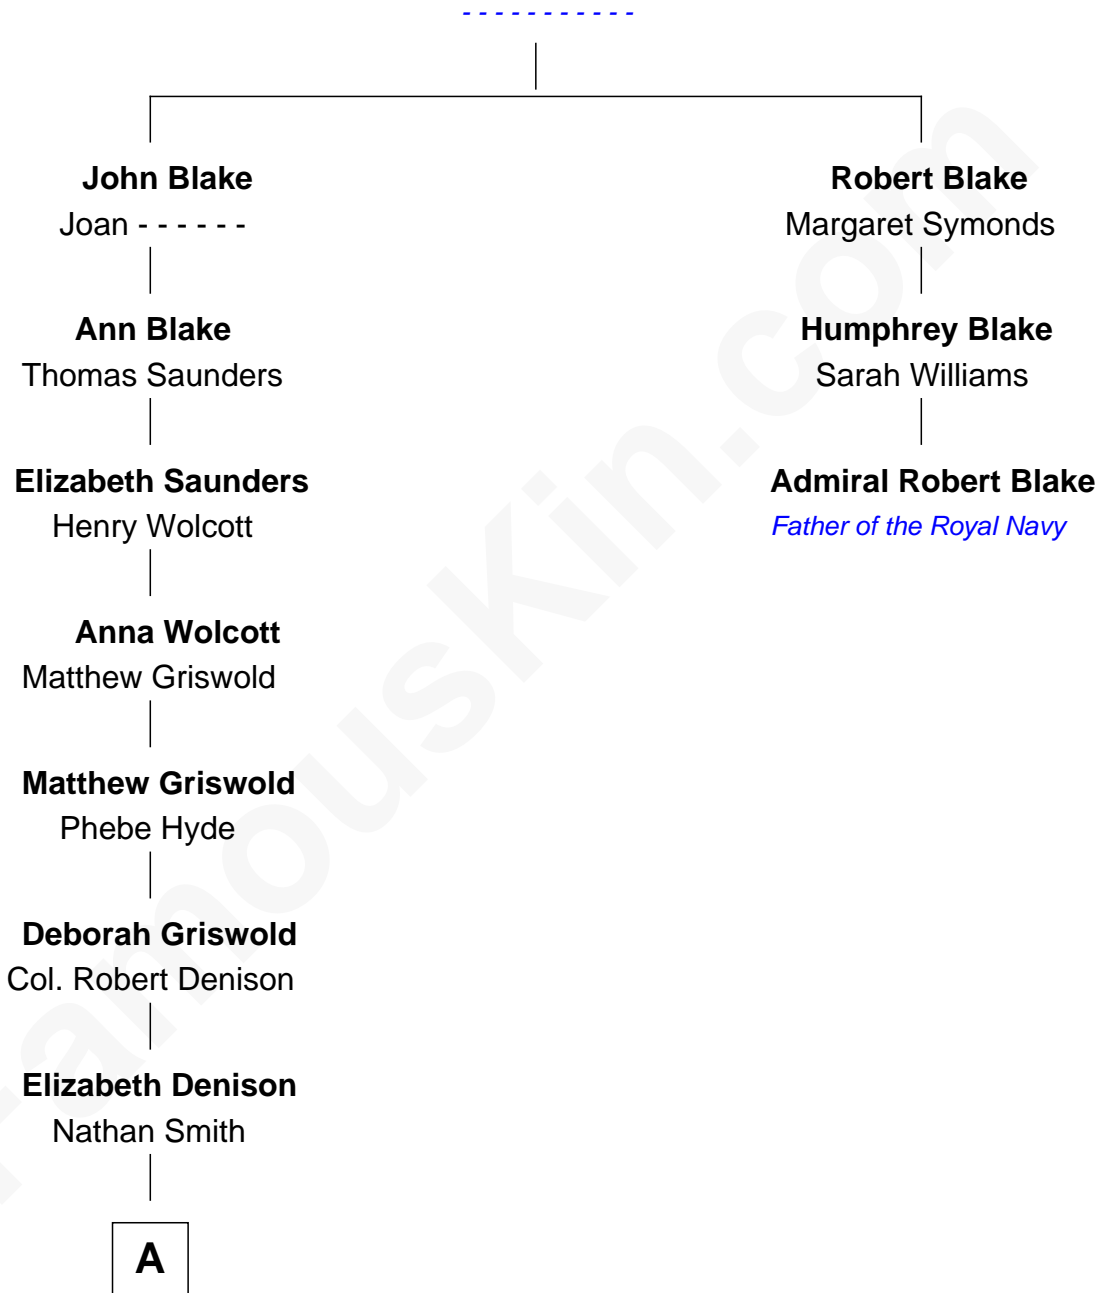

FamousKin.com

Relationship Chart of

Edwin D. Morgan

21st Governor of New York

2nd cousin 7 times removed of

Admiral Robert Blake

Father of the Royal Navy

Humphrey Blake

A

—
Lydia Smith
William Avery Morgan

—
Jasper Morgan
Catherine Copp

—
Edwin D. Morgan
21st Governor of New York

FamousKin.com