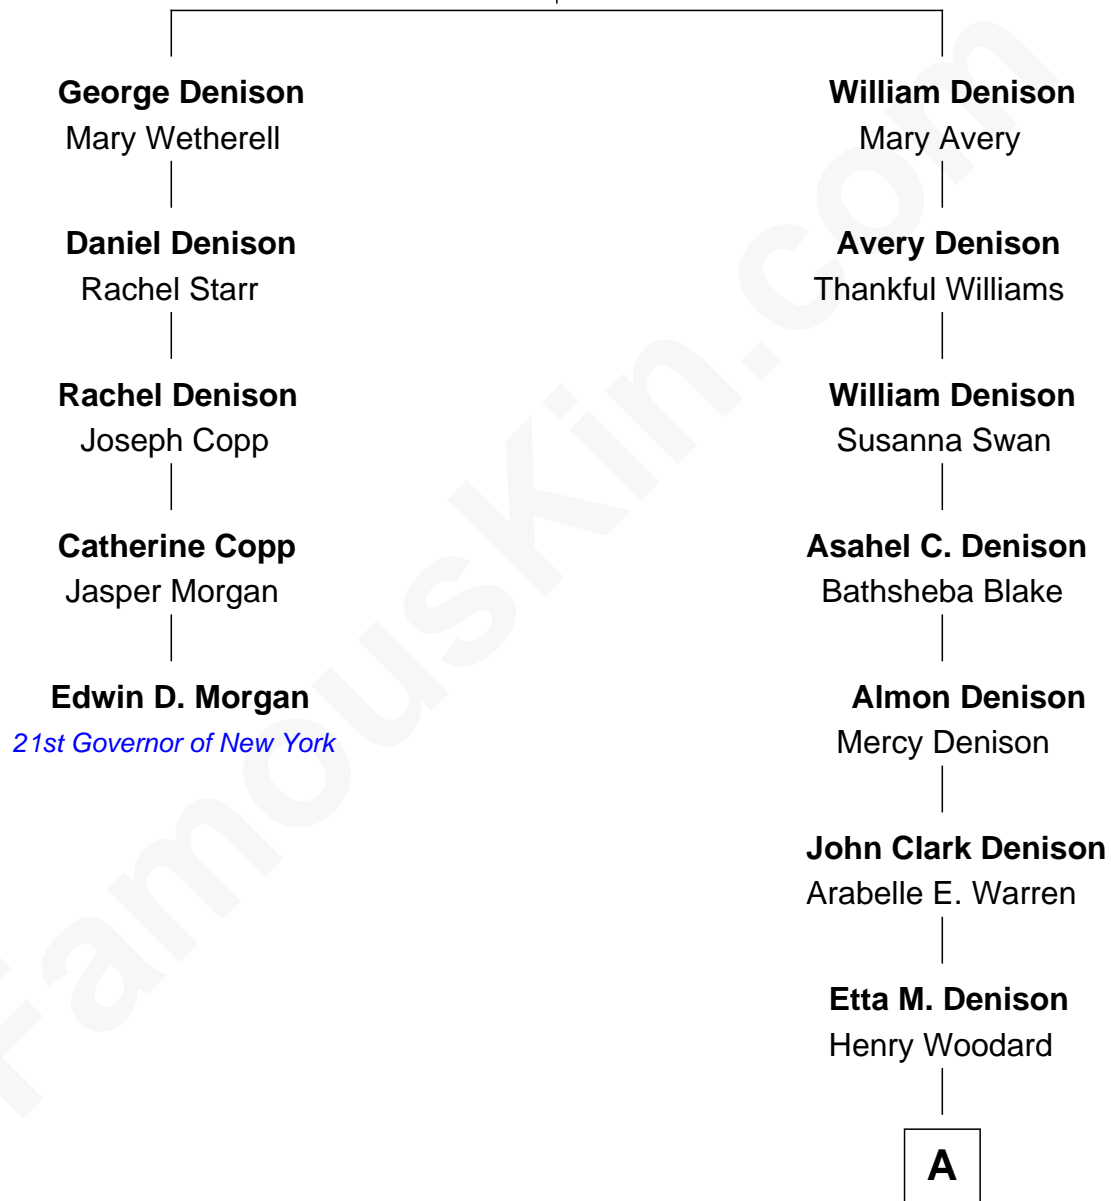

## Relationship Chart of

### Edwin D. Morgan

*21st Governor of New York*

4th cousin 5 times removed of

**James Taylor**  
*Singer-Songwriter*

**John B. Denison**  
Phebe Lay

**A**

**Henry Herman Woodard**

Ella Angelique Knox

**Gertrude Arline Woodard**

Dr. Isaac Montrose Taylor

**James Taylor**

*Singer-Songwriter*

FamousKin.com