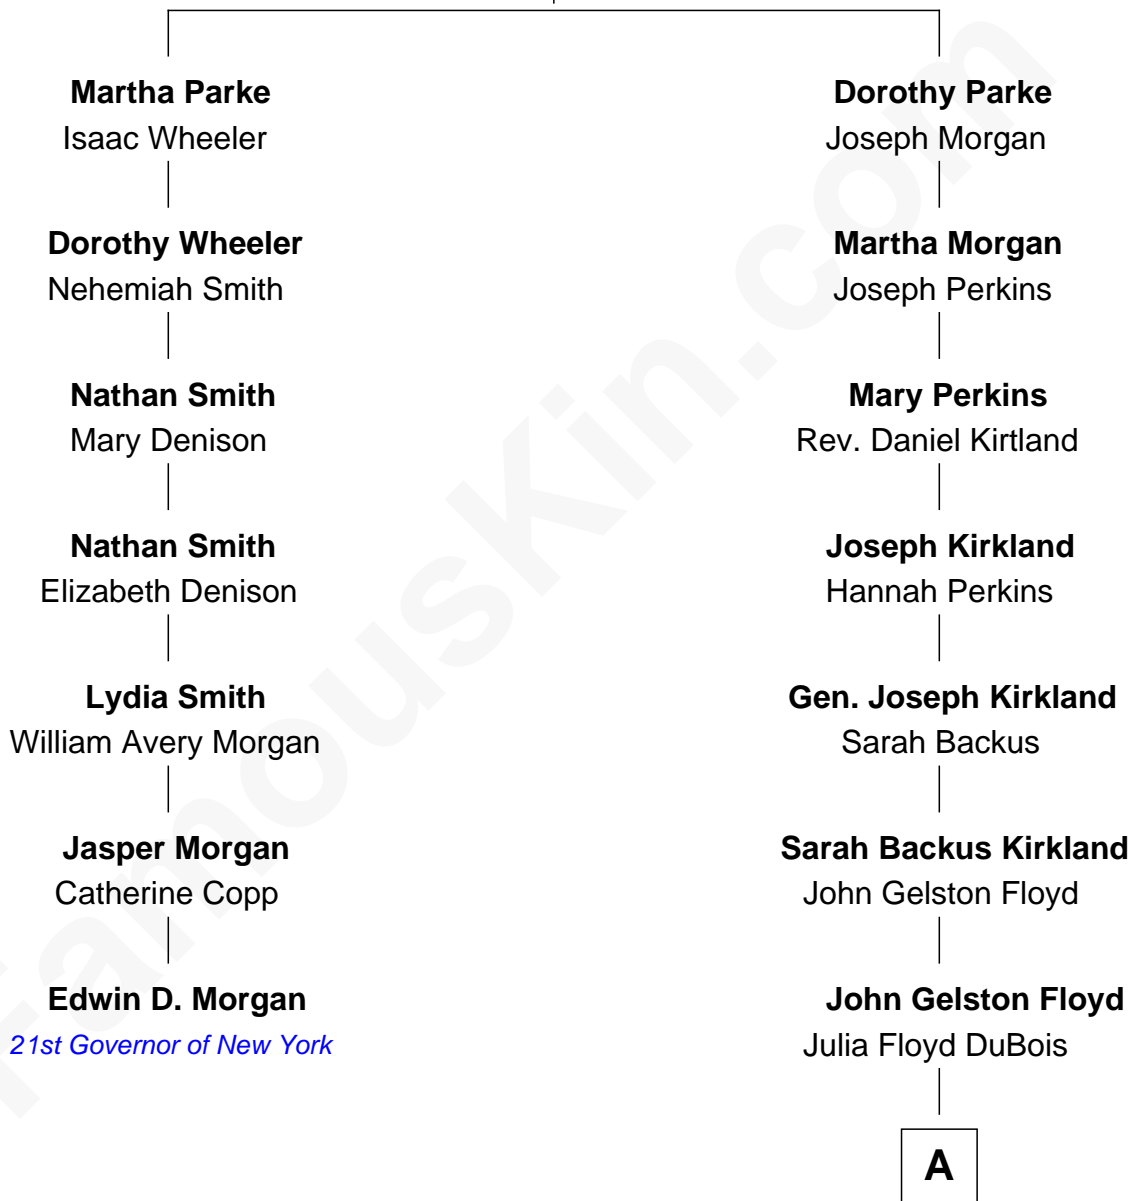

# FamousKin.com Relationship Chart of

**Edwin D. Morgan**

*21st Governor of New York*

6th cousin 3 times removed of

**Bill Weld**

*68th Governor of Massachusetts*

**Thomas Parke**  
Dorothy Thompson

**A**

—  
**Cornelia DuBois Floyd**  
John Treadwell Nichols

—  
**Mary Blake Nichols**  
David Weld

—  
**Bill Weld**  
*68th Governor of Massachusetts*

FamousKin.com