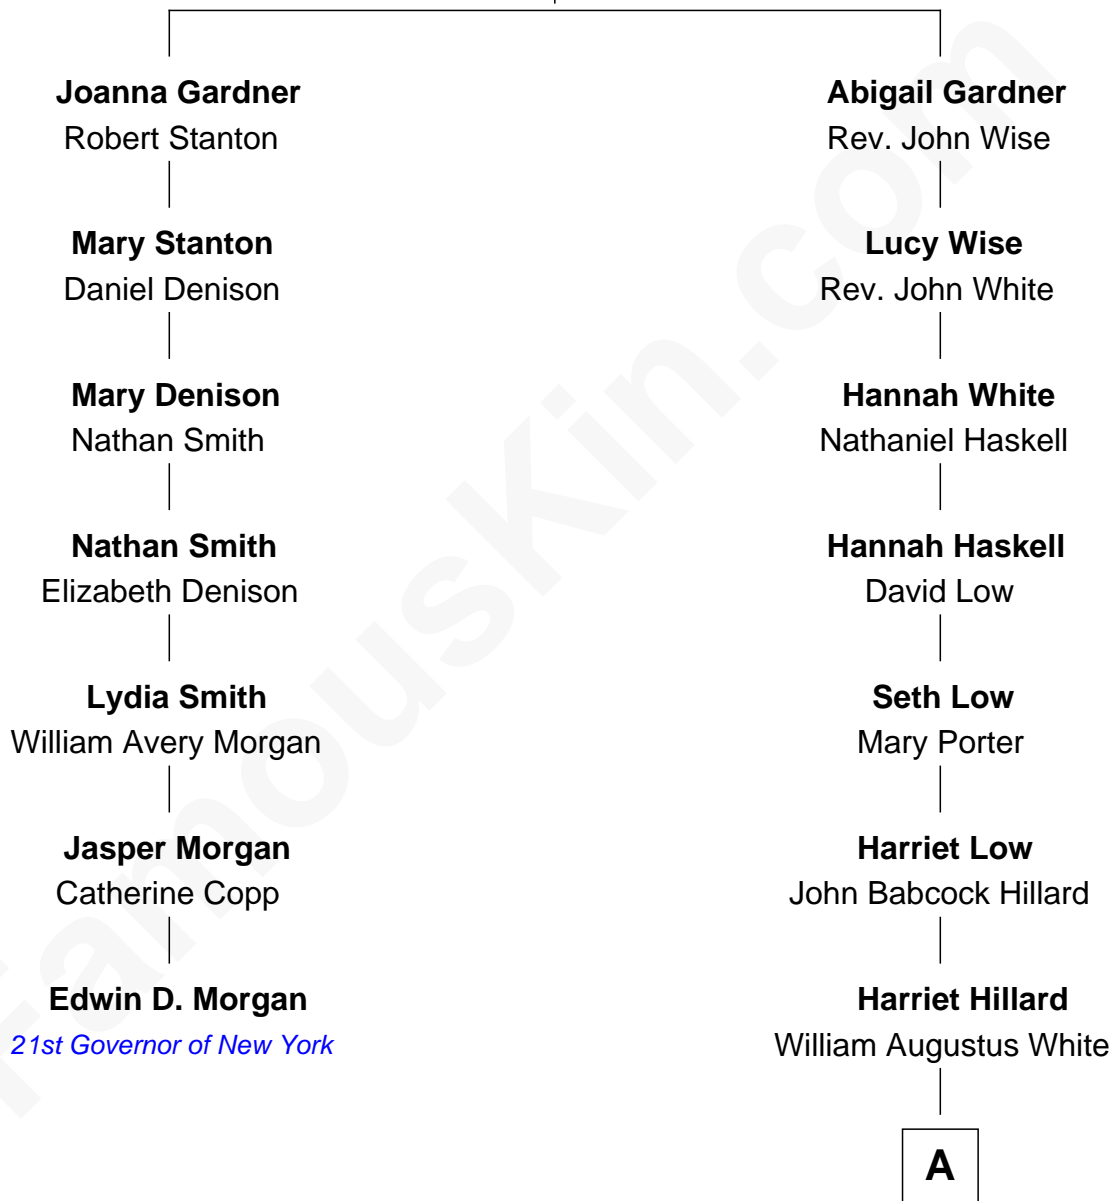

FamousKin.com

Relationship Chart of

Edwin D. Morgan

21st Governor of New York

6th cousin 3 times removed of

Bill Weld

68th Governor of Massachusetts

Thomas Gardner

Lucy Smith

A

—
Margaret Low White

Francis Minot Weld

—
David Weld

Mary Blake Nichols

—
Bill Weld

68th Governor of Massachusetts