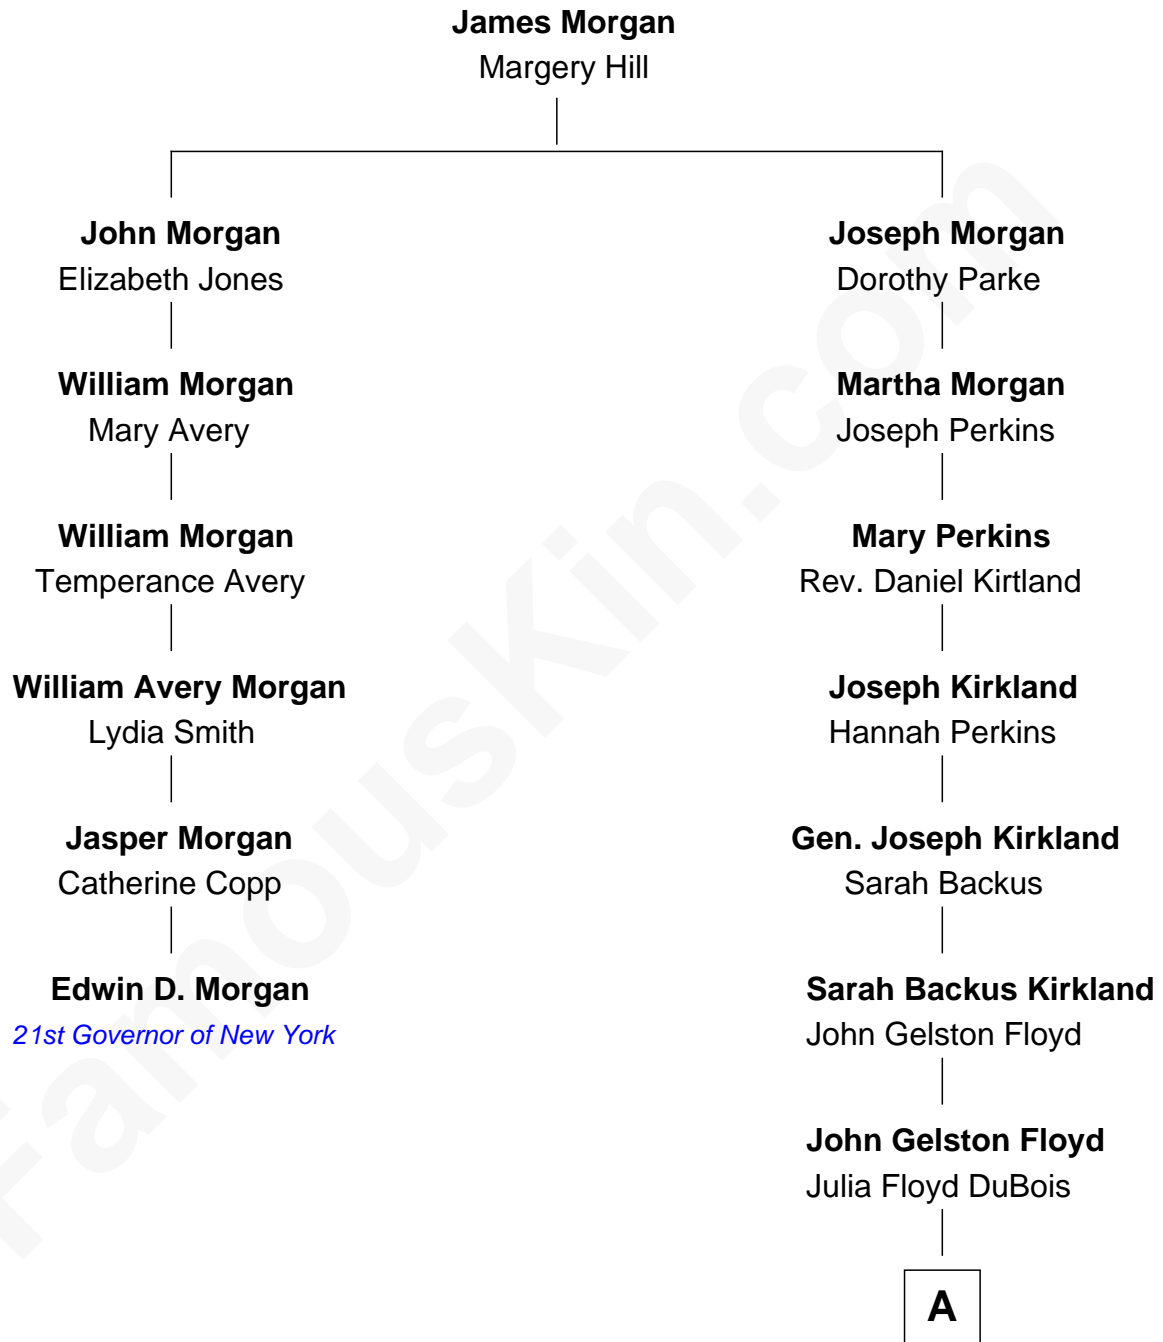

FamousKin.com

Relationship Chart of

Edwin D. Morgan

21st Governor of New York

5th cousin 4 times removed of

Bill Weld

68th Governor of Massachusetts

A

—
Cornelia DuBois Floyd
John Treadwell Nichols

—
Mary Blake Nichols
David Weld

—
Bill Weld

68th Governor of Massachusetts

FamousKin.com