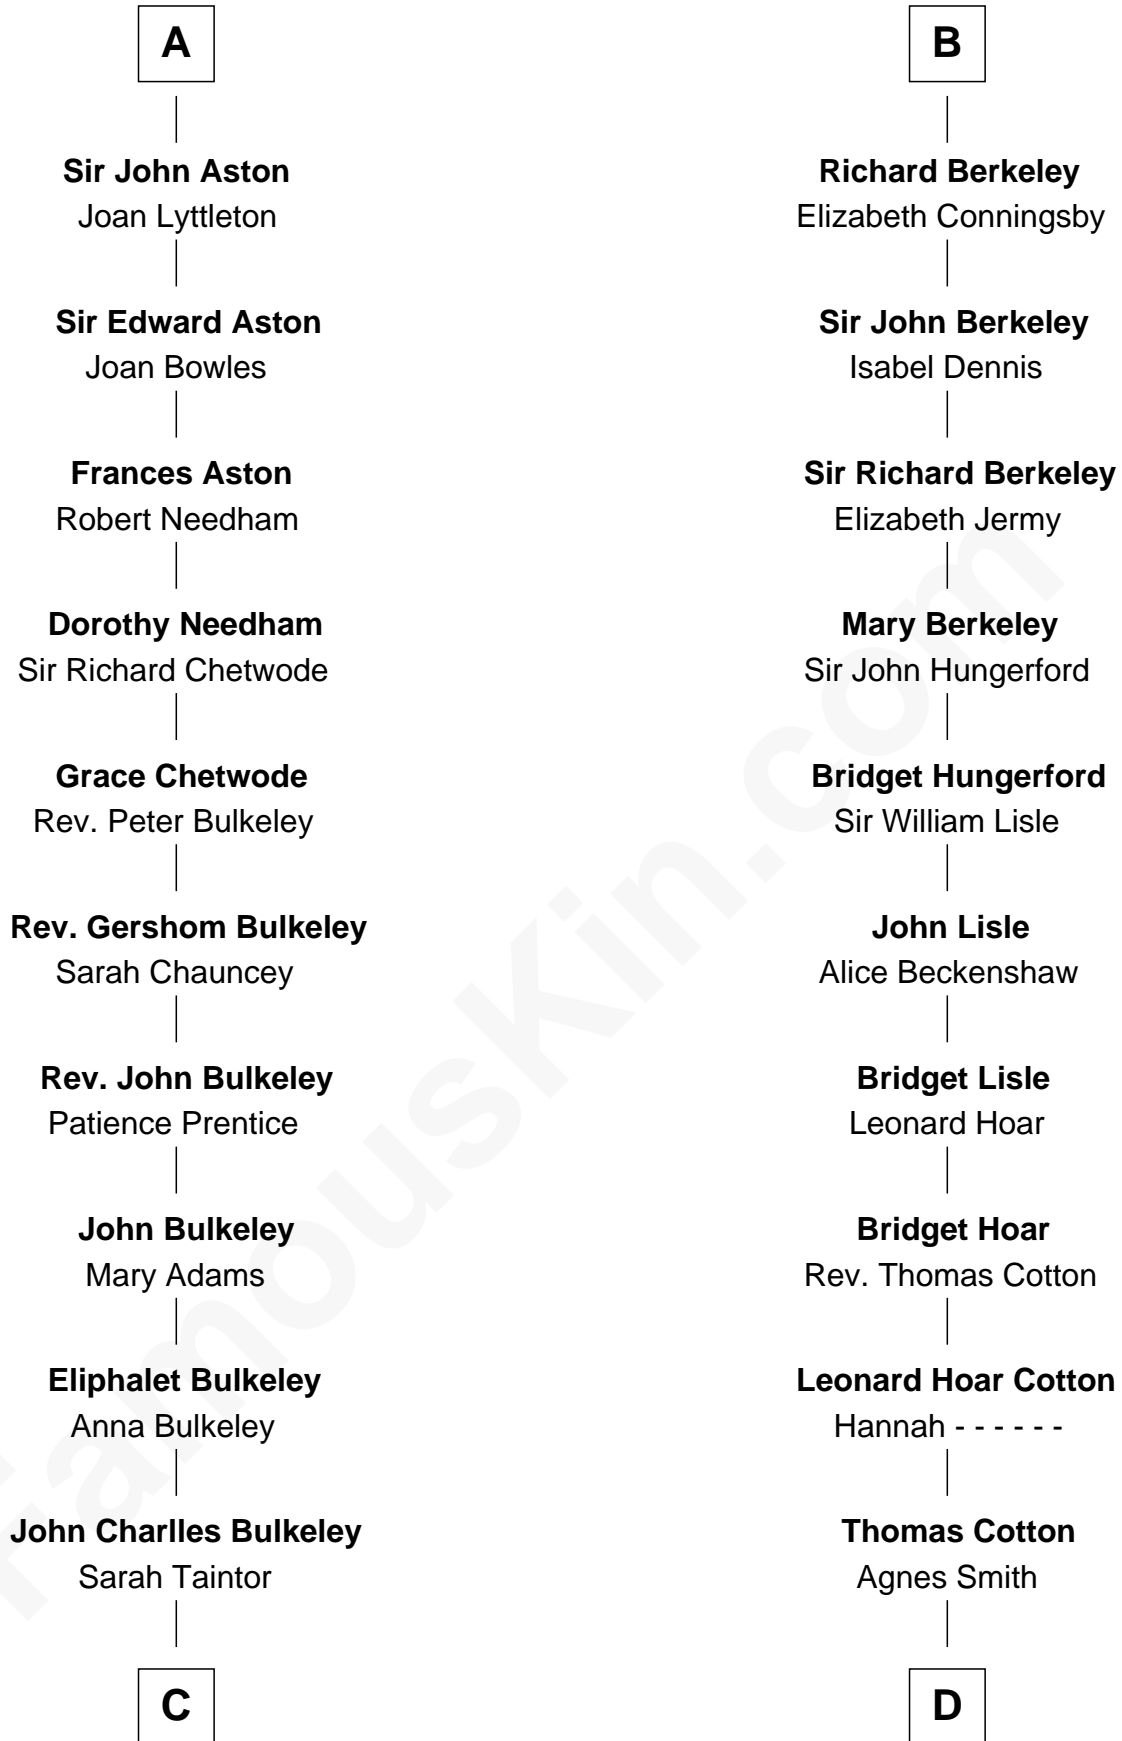

FamousKin.com

Relationship Chart of

Morgan Bulkeley

54th Governor of Connecticut

18th cousin 2 times removed of

Emma Eames

Opera Singer

C

Eliphalet Adams Bulkeley

Lydia Smith Morgan

Morgan Bulkeley

54th Governor of Connecticut

D

Martha Cotton

Joel Thompson

Martha Cotton Thompson