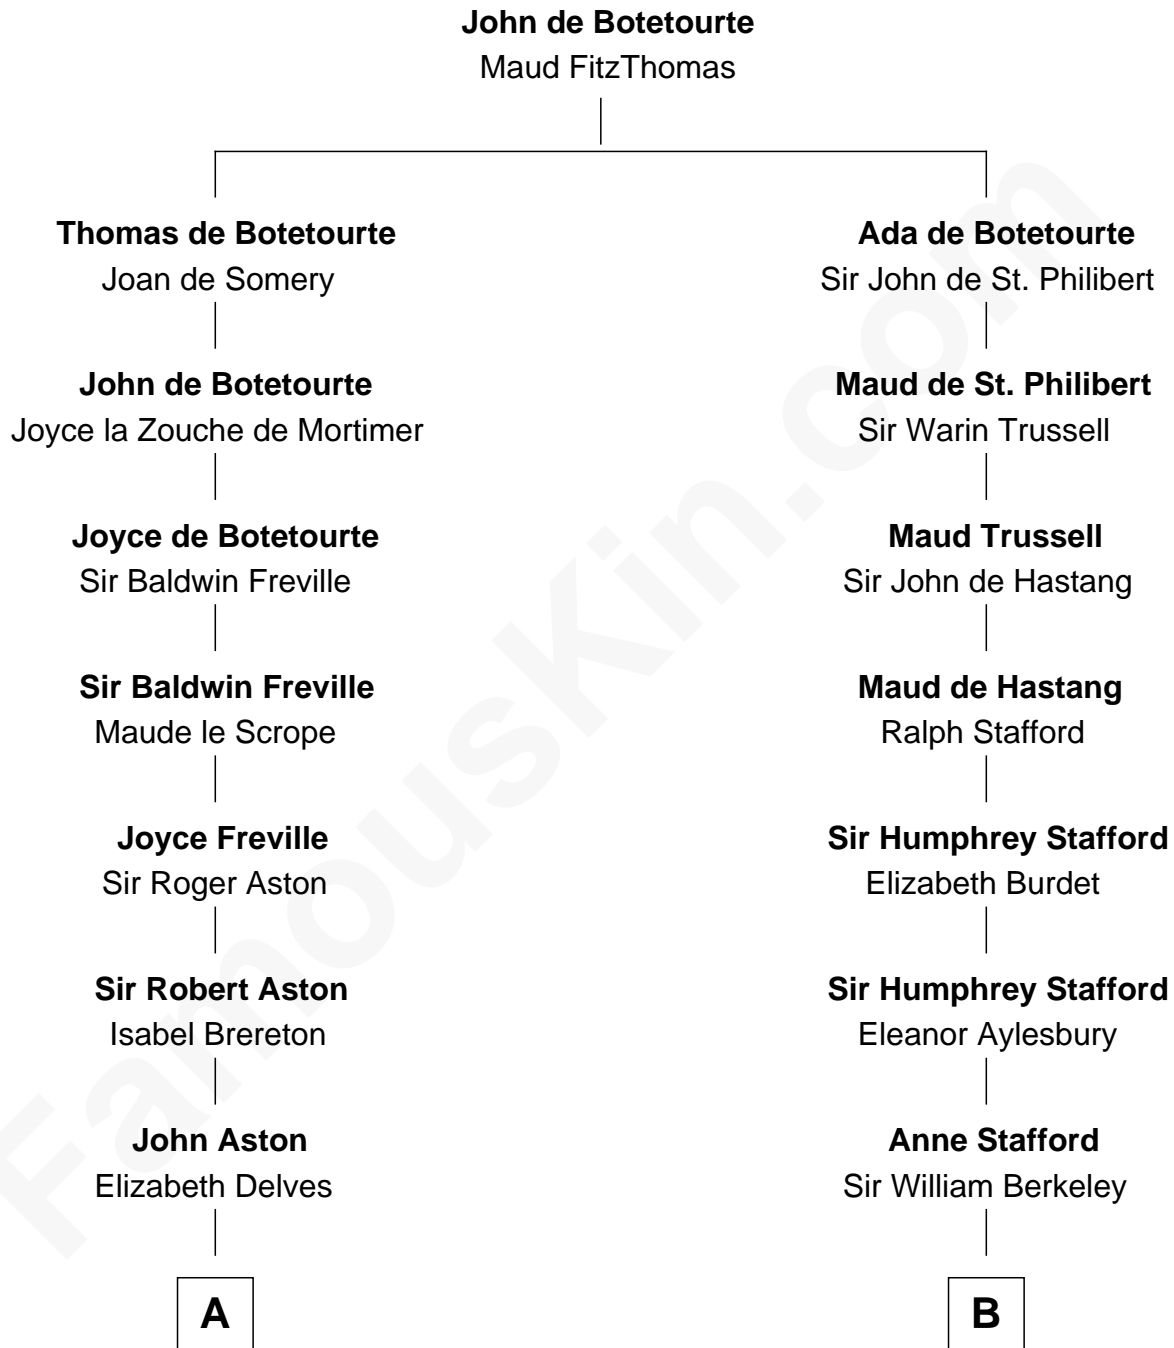

FamousKin.com

Relationship Chart of

Morgan Bulkeley

54th Governor of Connecticut

18th cousin 2 times removed of

Emma Eames

Opera Singer

C

Eliphalet Adams Bulkeley

Lydia Smith Morgan

Morgan Bulkeley

54th Governor of Connecticut

D

Martha Cotton

Joel Thompson

Martha Cotton Thompson