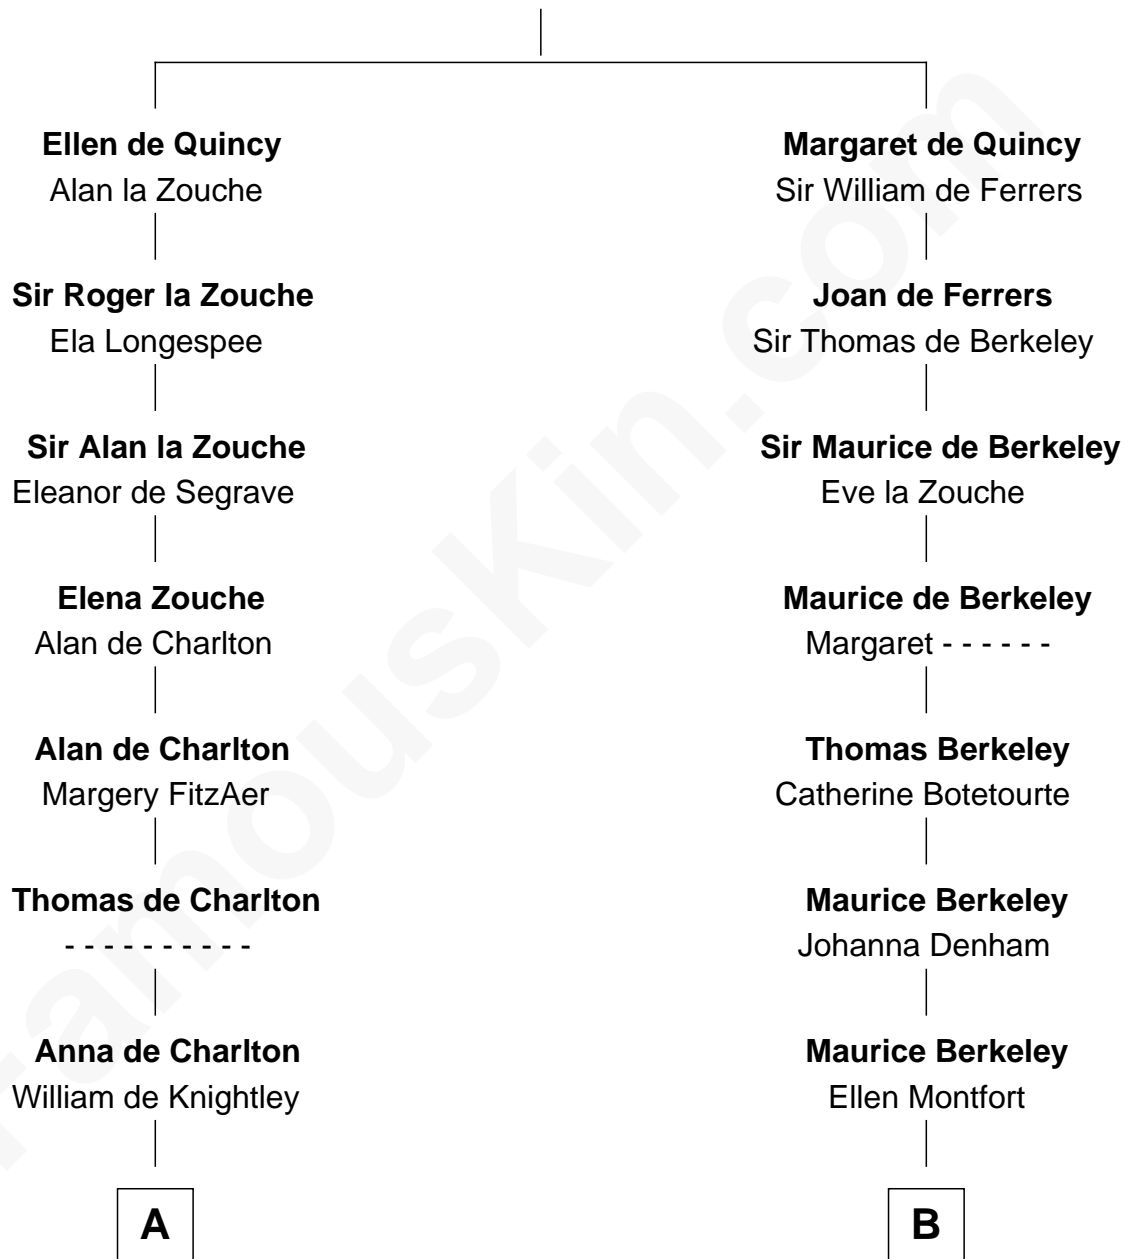

FamousKin.com

Relationship Chart of

Morgan Bulkeley

54th Governor of Connecticut

20th cousin 1 time removed of

Emma Eames

Opera Singer

Sir Roger de Quincy

Helen of Galloway

C

Eliphalet Bulkeley

Anna Bulkeley

John Charles Bulkeley

Sarah Taintor

Eliphalet Adams Bulkeley

Lydia Smith Morgan

Morgan Bulkeley

54th Governor of Connecticut

D

Thomas Cotton

Agnes Smith

Martha Cotton

Joel Thompson

Martha Cotton Thompson