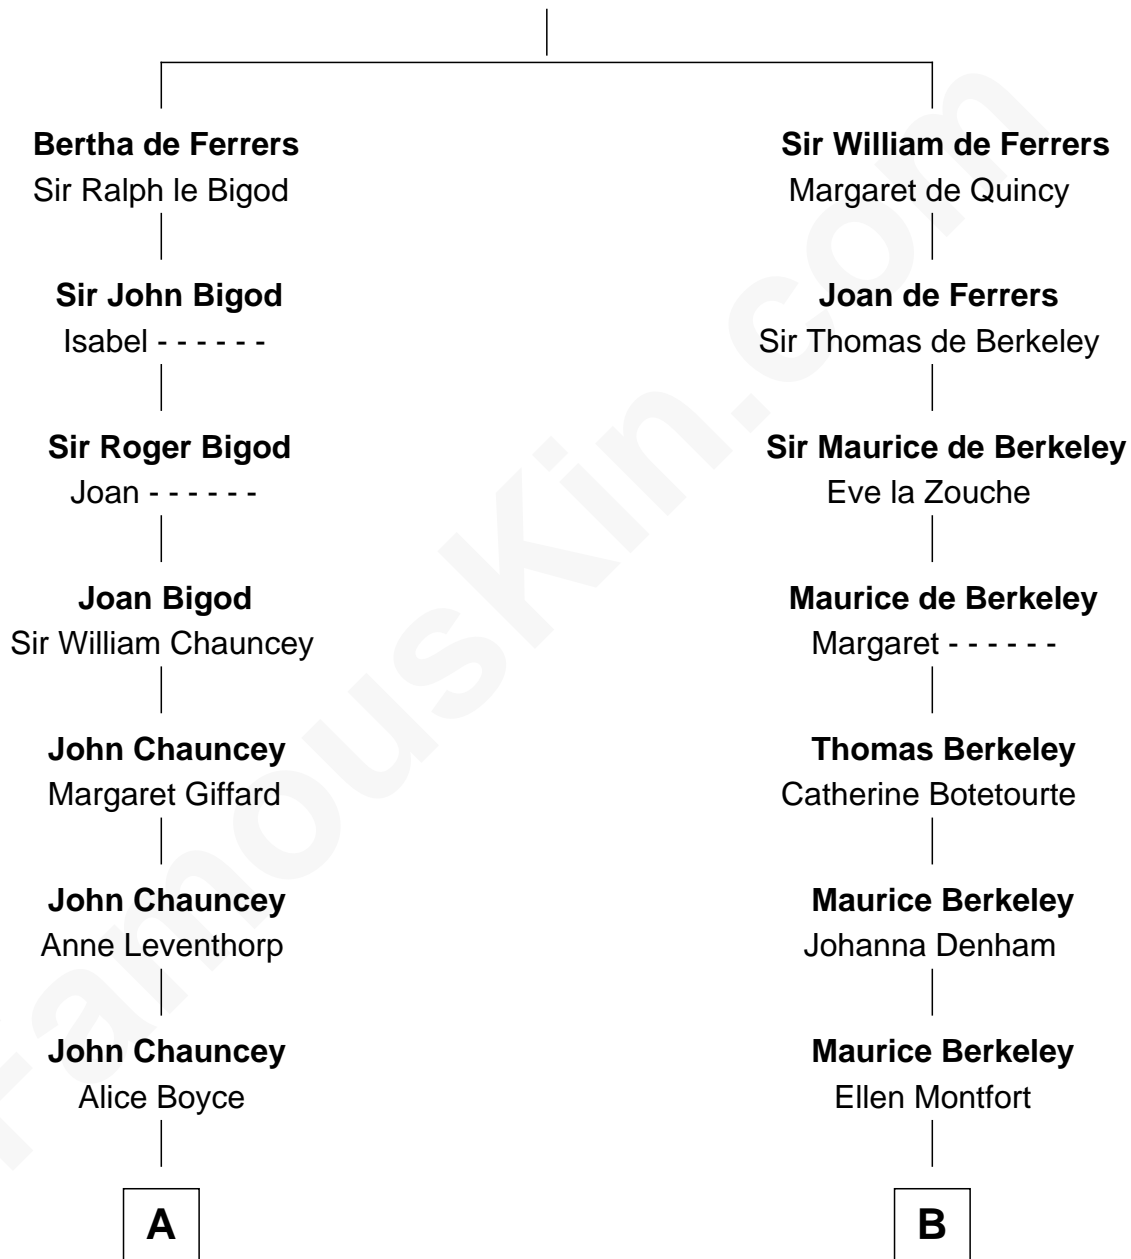

## Relationship Chart of

### Morgan Bulkeley

54th Governor of Connecticut

17th cousin 4 times removed of

**Emma Eames**

Opera Singer

**Sir William de Ferrers**

Agnes of Chester

**C**

**Thomas Cotton**

Agnes Smith

**Martha Cotton**

Joel Thompson

**Martha Cotton Thompson**

Nathaniel Eames

**Ithamer Bellows Eames**

Emma Hayden