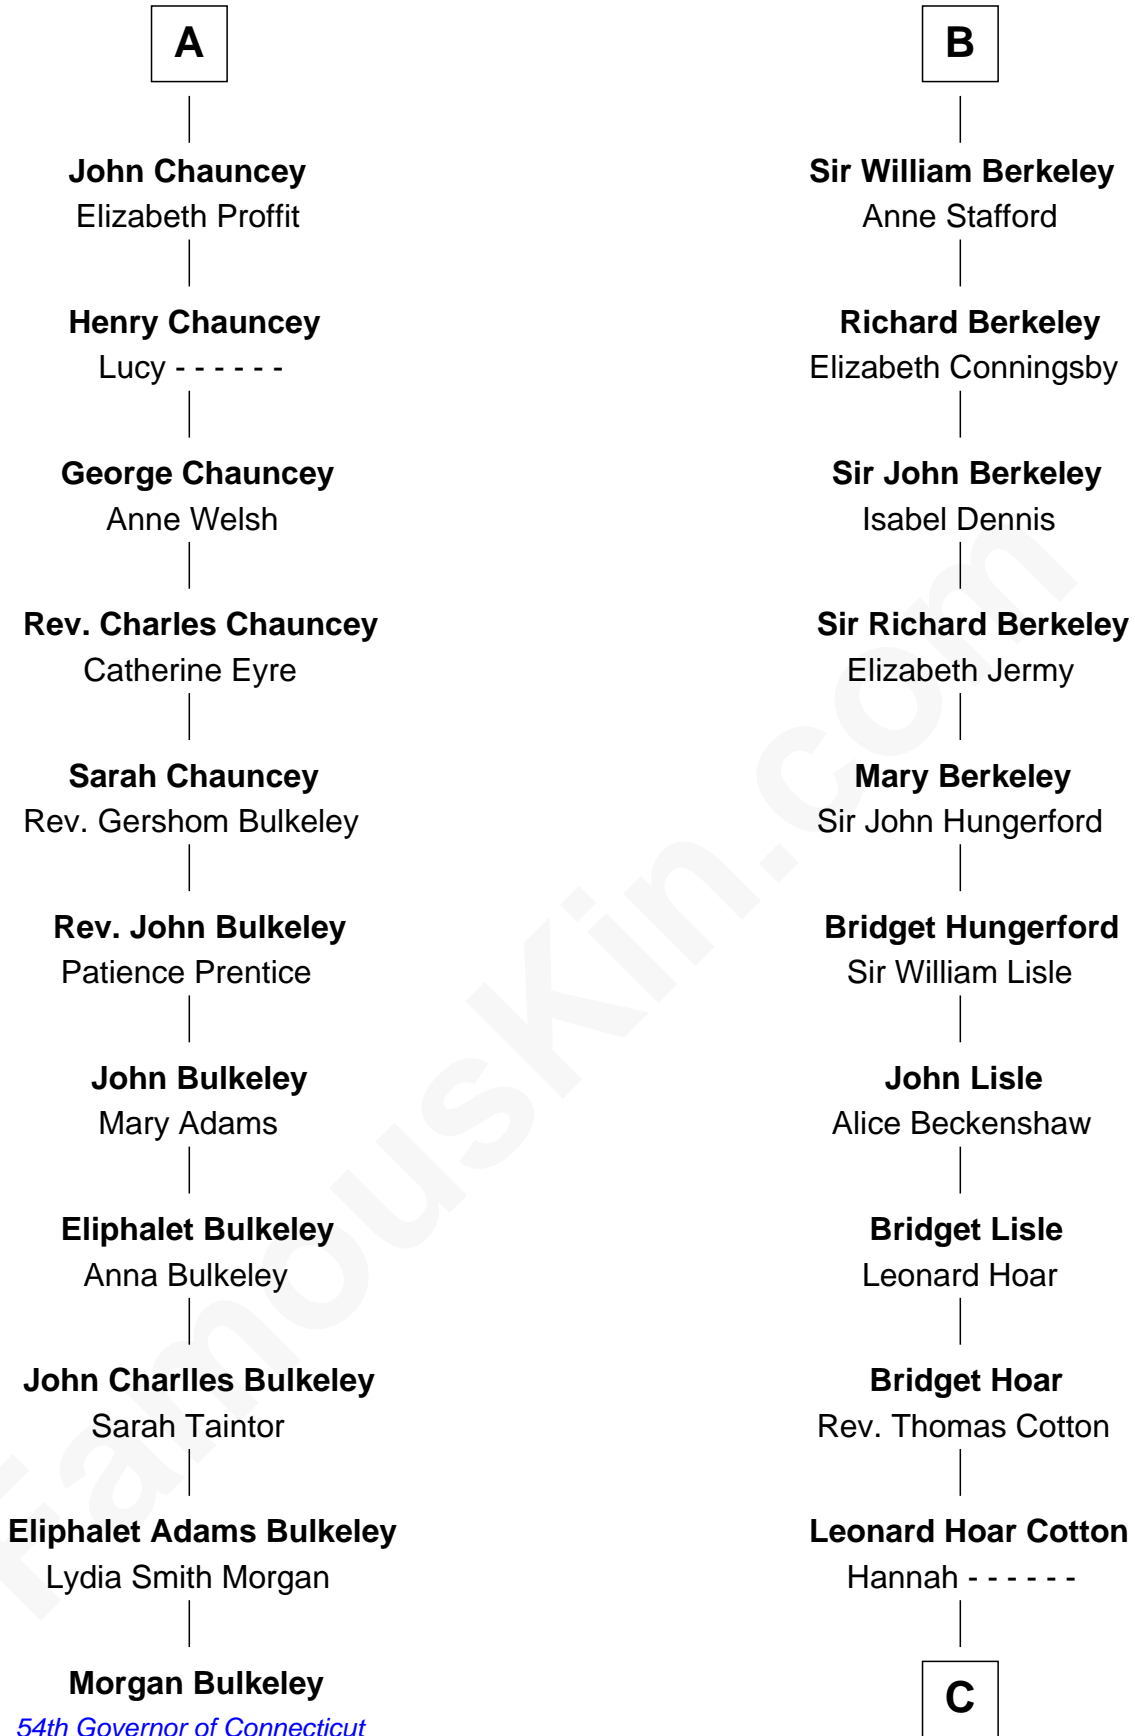

## Relationship Chart of

### Morgan Bulkeley

54th Governor of Connecticut

17th cousin 4 times removed of

**Emma Eames**

Opera Singer

**Sir William de Ferrers**

Agnes of Chester

**C**

**Thomas Cotton**

Agnes Smith

**Martha Cotton**

Joel Thompson

**Martha Cotton Thompson**

Nathaniel Eames

**Ithamer Bellows Eames**

Emma Hayden