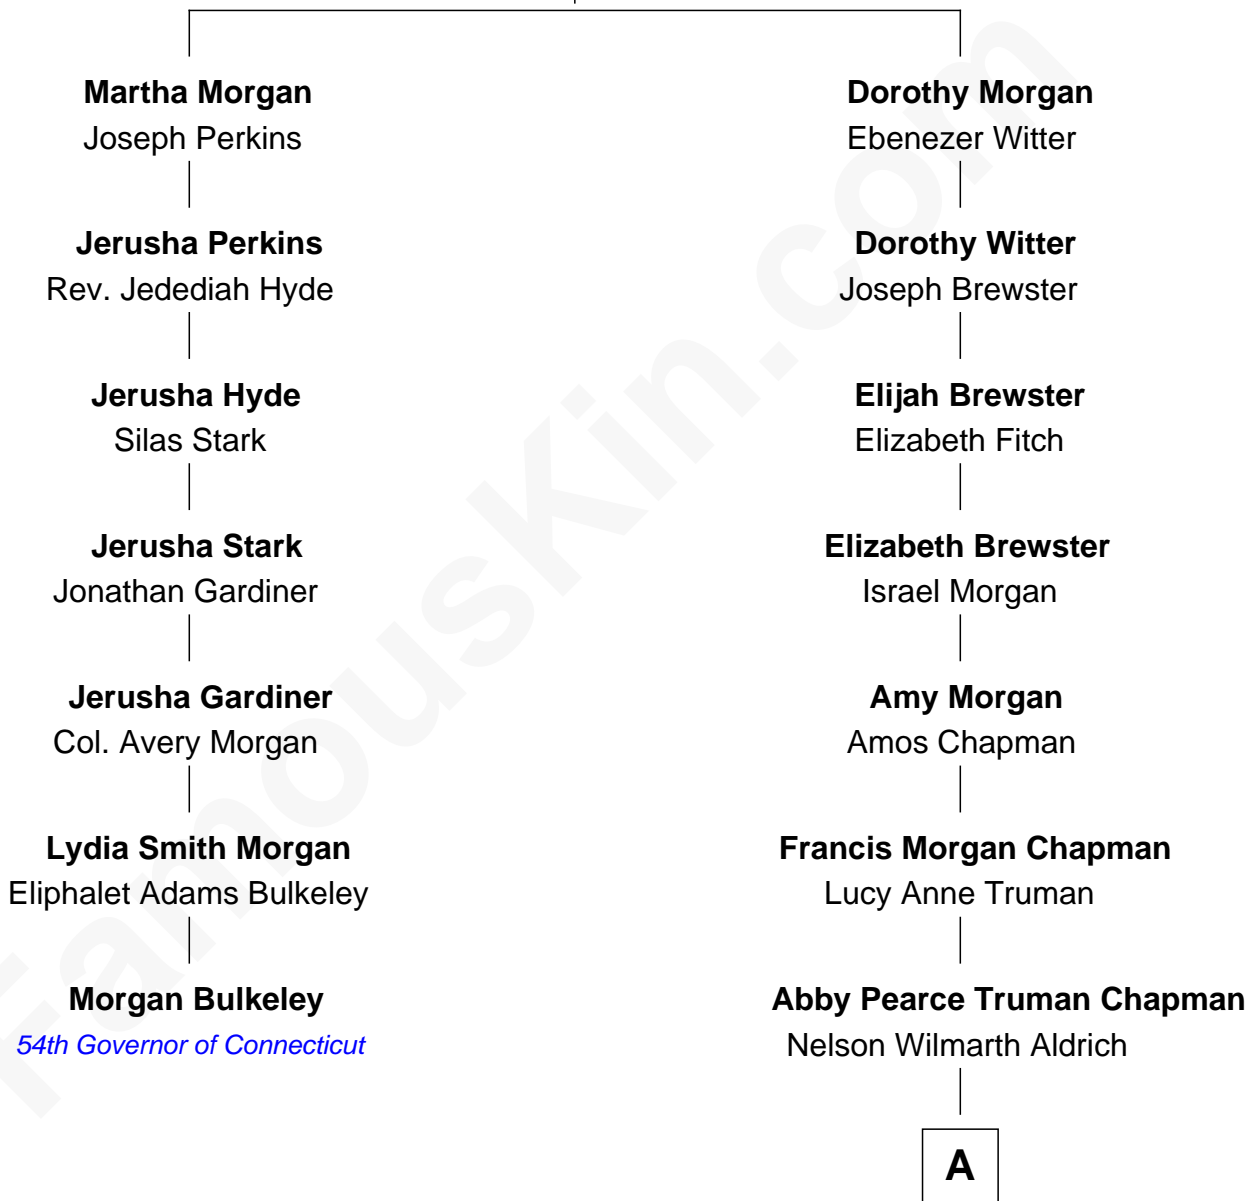

## Relationship Chart of

### Morgan Bulkeley

*54th Governor of Connecticut*

6th cousin 2 times removed of

### Nelson Rockefeller

*41st U.S. Vice-President*

**Joseph Morgan**

Dorothy Parke

A

**Abby Greene Aldrich**  
John Davison Rockefeller

**Nelson Rockefeller**  
*41st U.S. Vice-President*

FamousKin.com