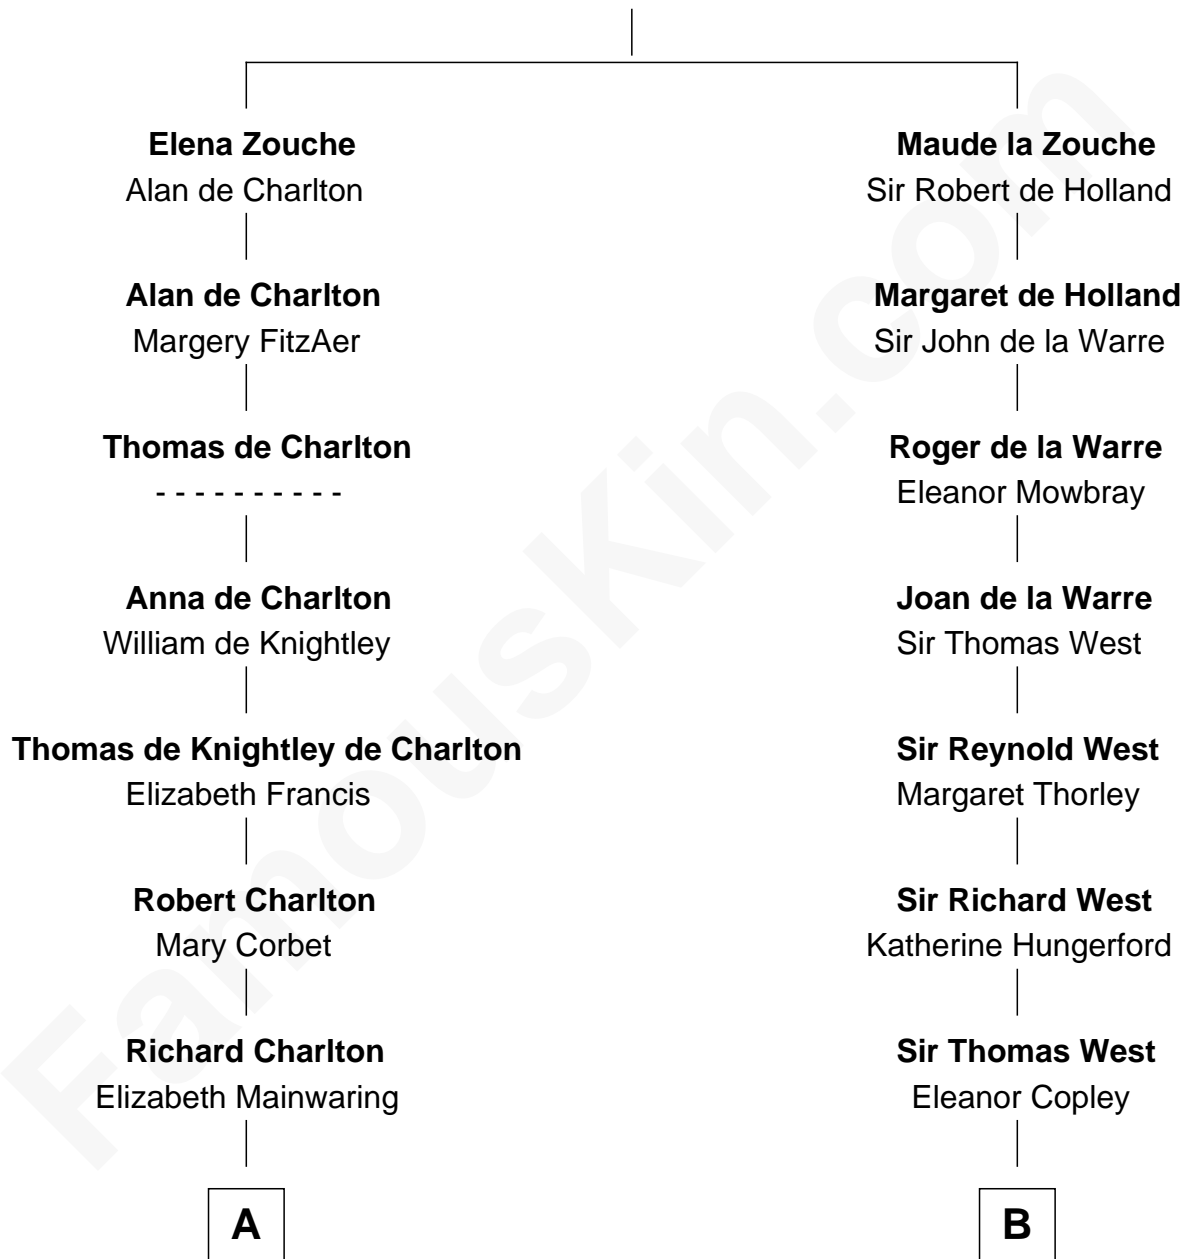

FamousKin.com

Relationship Chart of

Morgan Bulkeley

54th Governor of Connecticut

17th cousin 4 times removed of

Nelson Rockefeller

41st U.S. Vice-President

Sir Alan la Zouche

Eleanor de Segrave

C

—
Lucy Avery

Godfrey Lewis Rockefeller

—
William Avery Rockefeller

Eliza Davison

—
John Davison Rockefeller

Laura Celestia Spelman

—
John Davison Rockefeller

Abby Greene Aldrich

—
Nelson Rockefeller

41st U.S. Vice-President