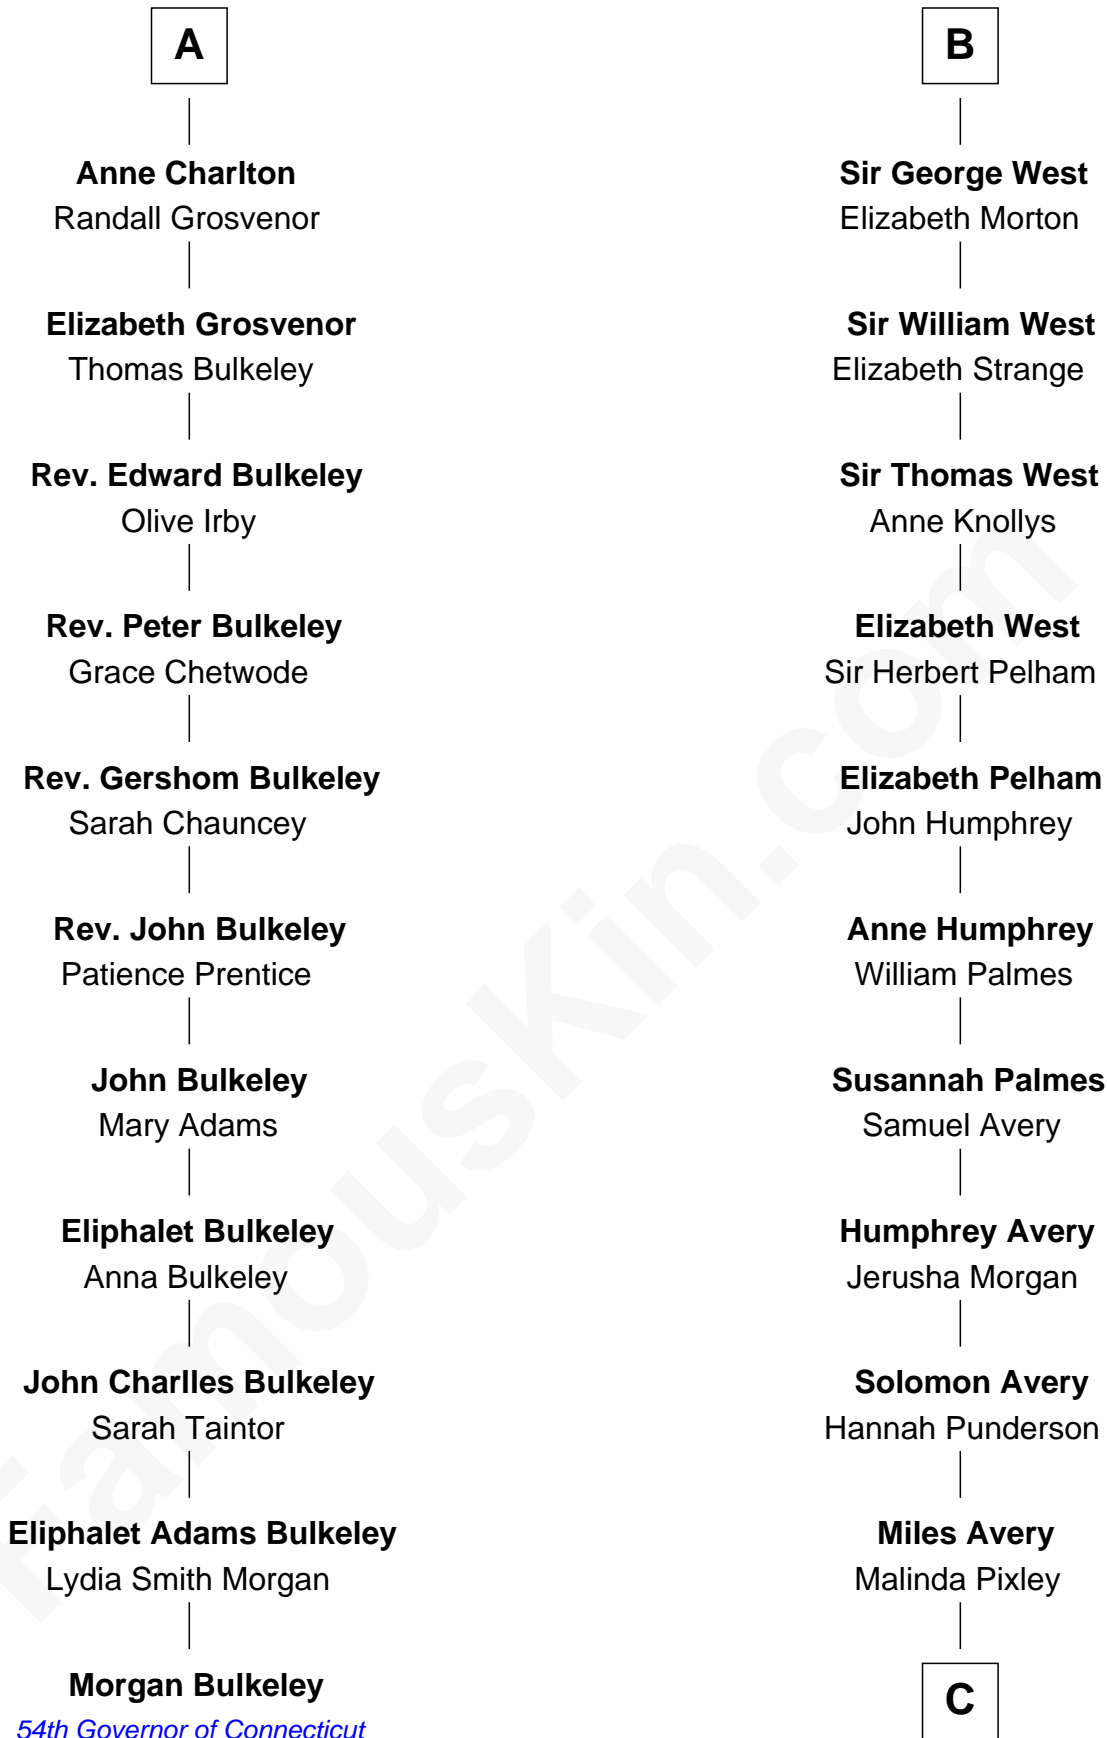

FamousKin.com

Relationship Chart of

Morgan Bulkeley

54th Governor of Connecticut

17th cousin 4 times removed of

Nelson Rockefeller

41st U.S. Vice-President

Sir Alan la Zouche

Eleanor de Segrave

C

—
Lucy Avery

Godfrey Lewis Rockefeller

—
William Avery Rockefeller

Eliza Davison

—
John Davison Rockefeller

Laura Celestia Spelman

—
John Davison Rockefeller

Abby Greene Aldrich

—
Nelson Rockefeller

41st U.S. Vice-President