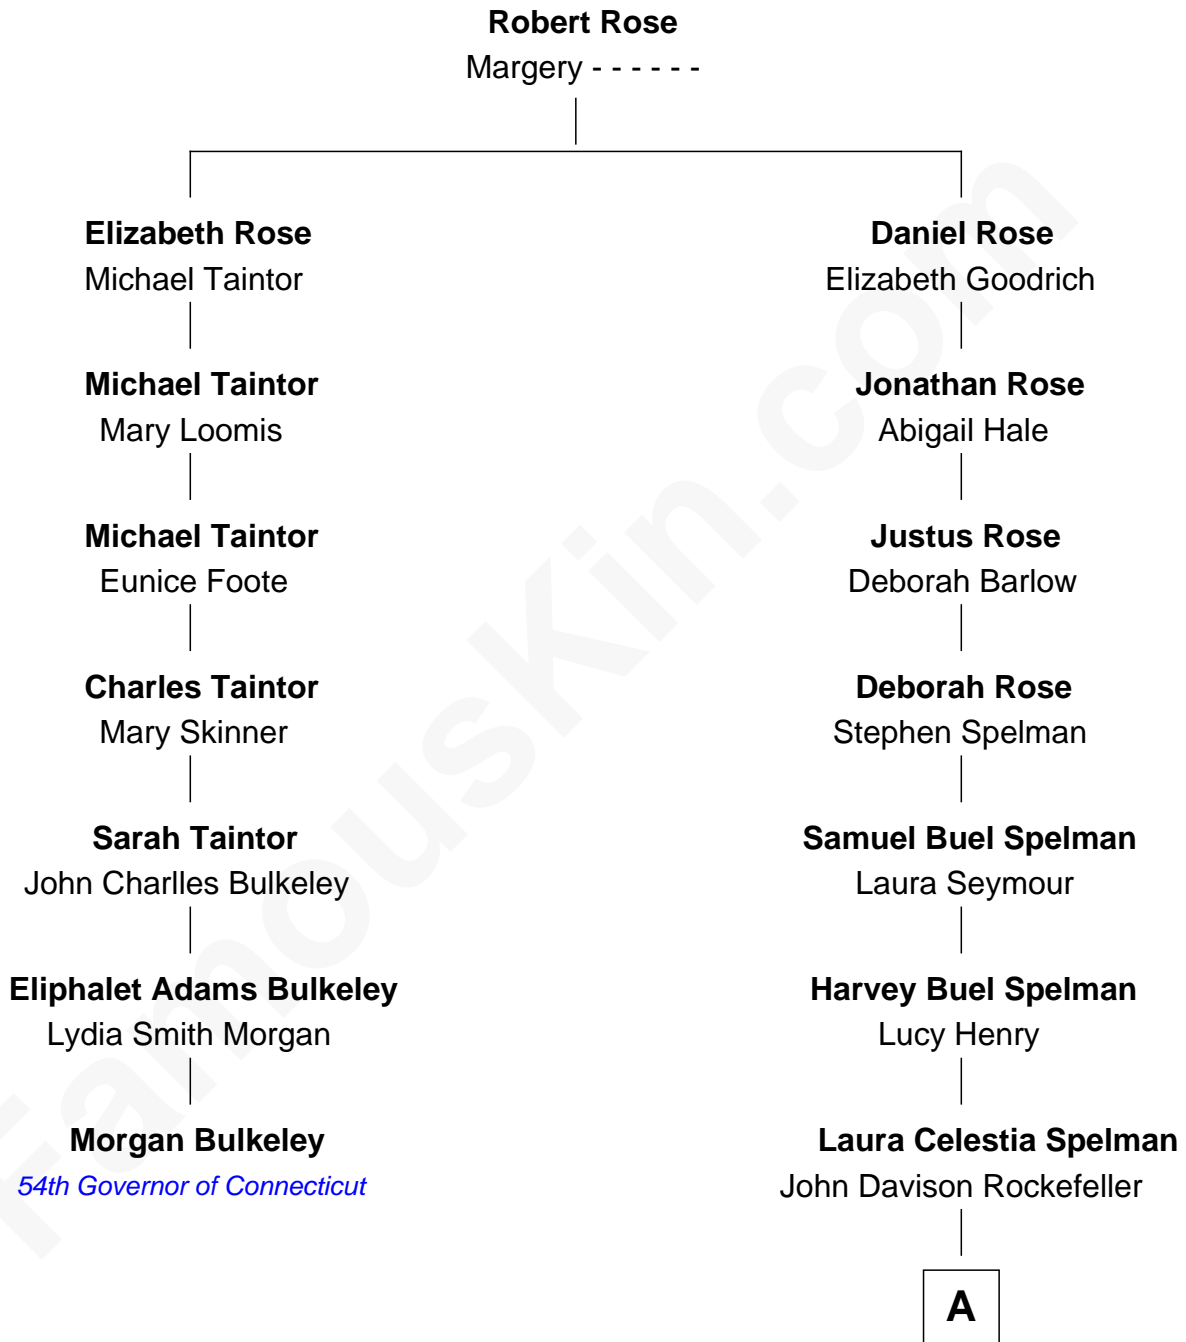

FamousKin.com

Relationship Chart of

Morgan Bulkeley

54th Governor of Connecticut

6th cousin 2 times removed of

Nelson Rockefeller

41st U.S. Vice-President