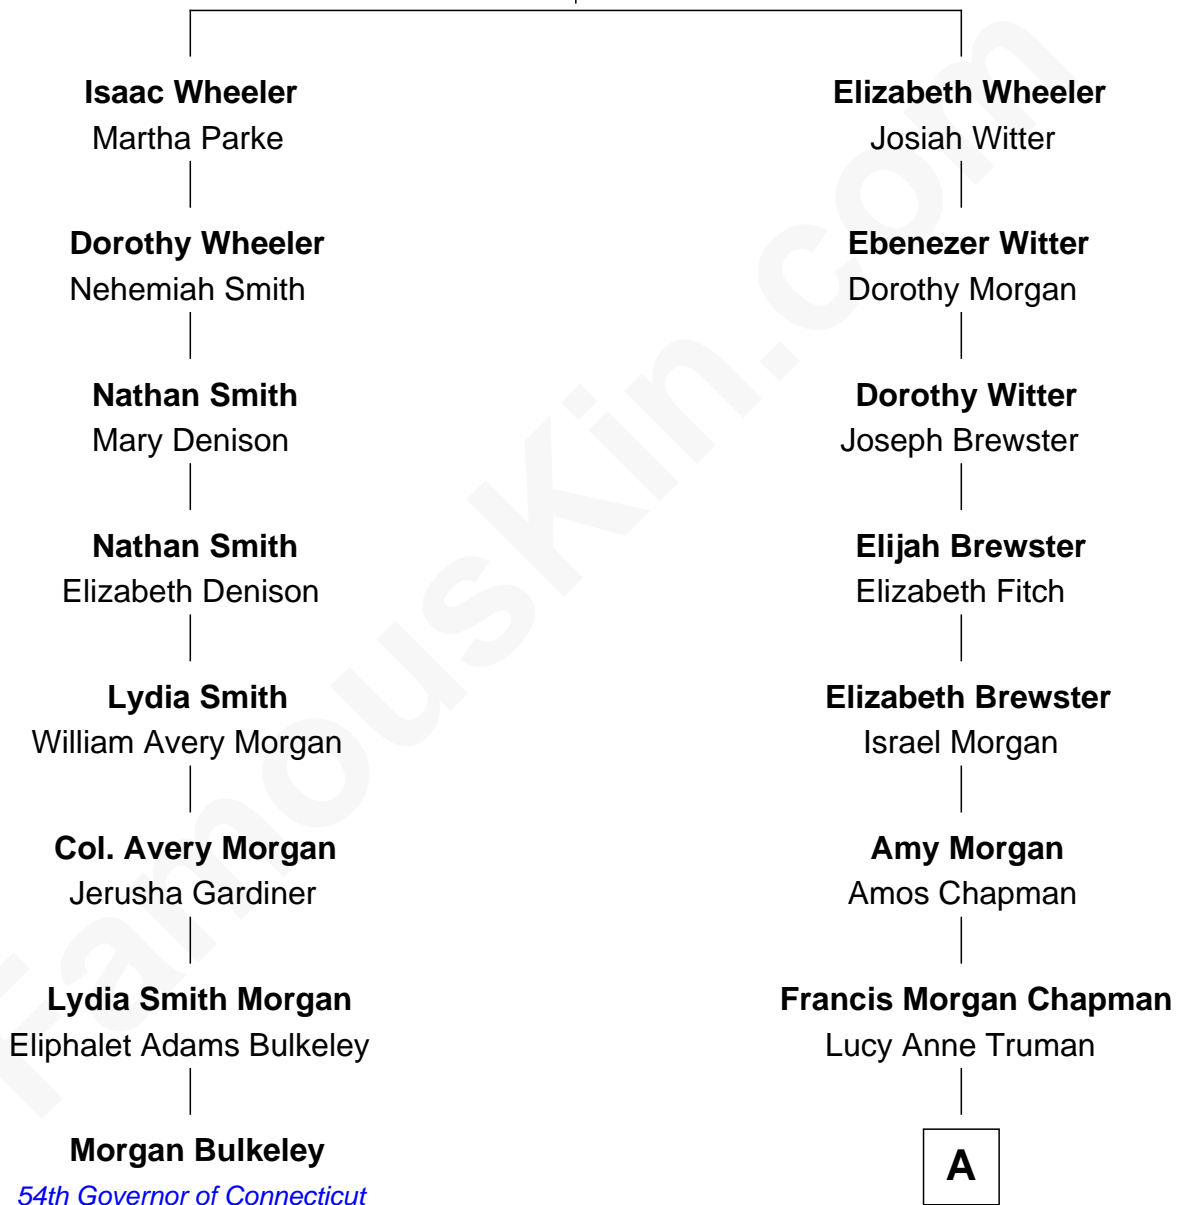

## Relationship Chart of

### Morgan Bulkeley

*54th Governor of Connecticut*

7th cousin 2 times removed of

### Winthrop Rockefeller

*37th Governor of Arkansas*

**Thomas Wheeler**

Mary - - - - -

**A**

|  
**Abby Pearce Truman Chapman**

Nelson Wilmarth Aldrich

|  
**Abby Greene Aldrich**