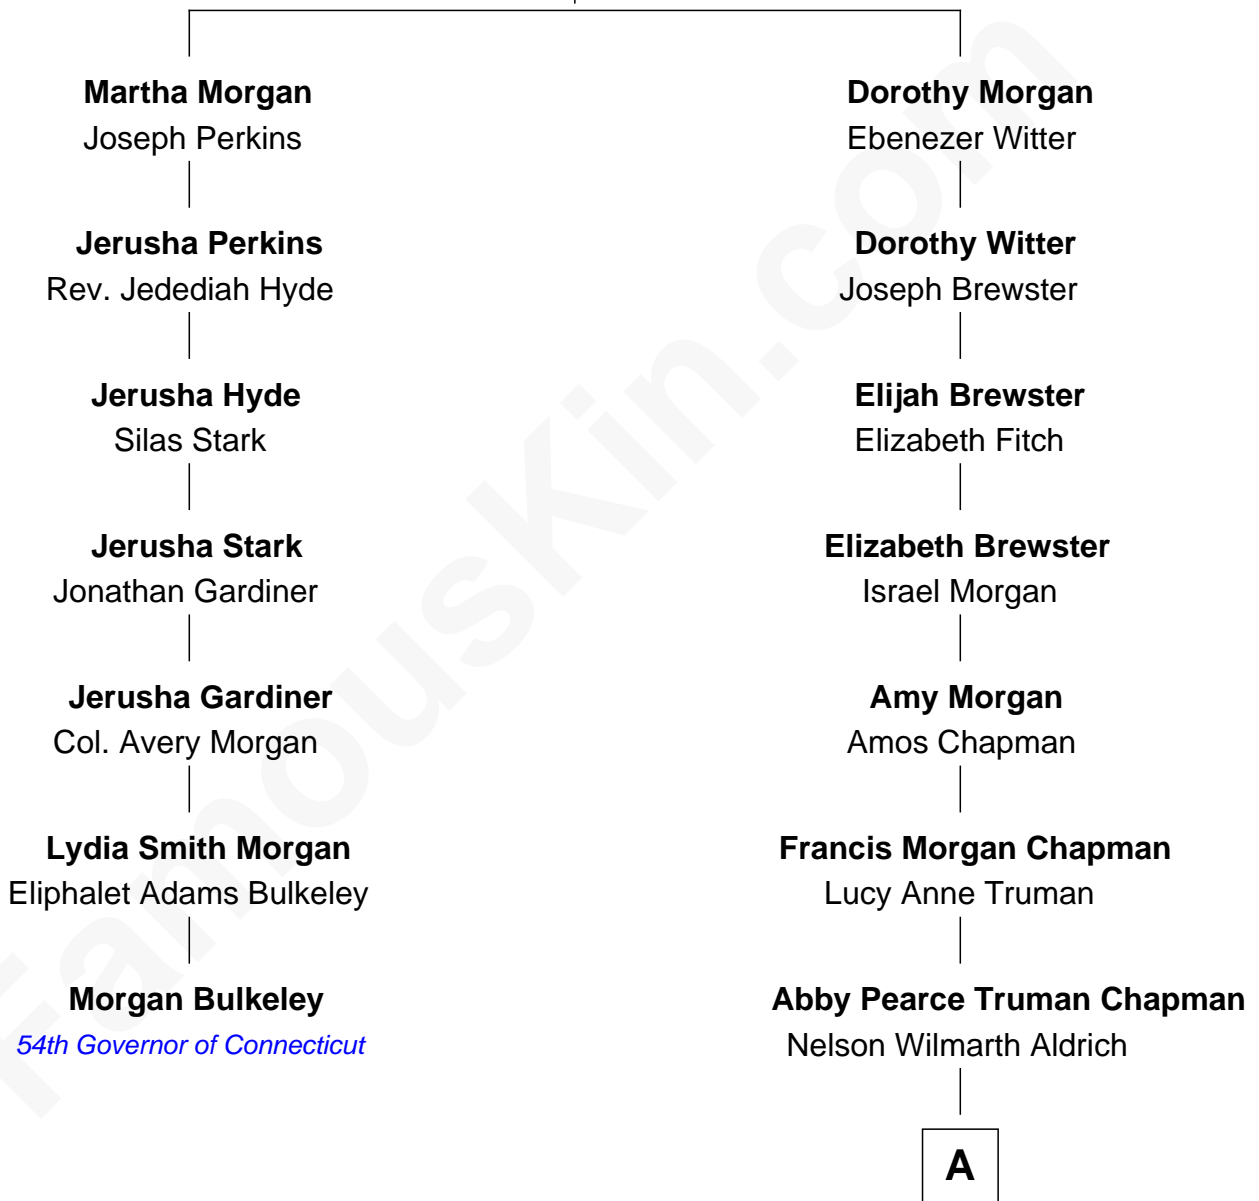

FamousKin.com

Relationship Chart of

Morgan Bulkeley

54th Governor of Connecticut

6th cousin 2 times removed of

Winthrop Rockefeller

37th Governor of Arkansas

Joseph Morgan

Dorothy Parke

A

Abby Greene Aldrich
John Davison Rockefeller

Winthrop Rockefeller
37th Governor of Arkansas

FamousKin.com