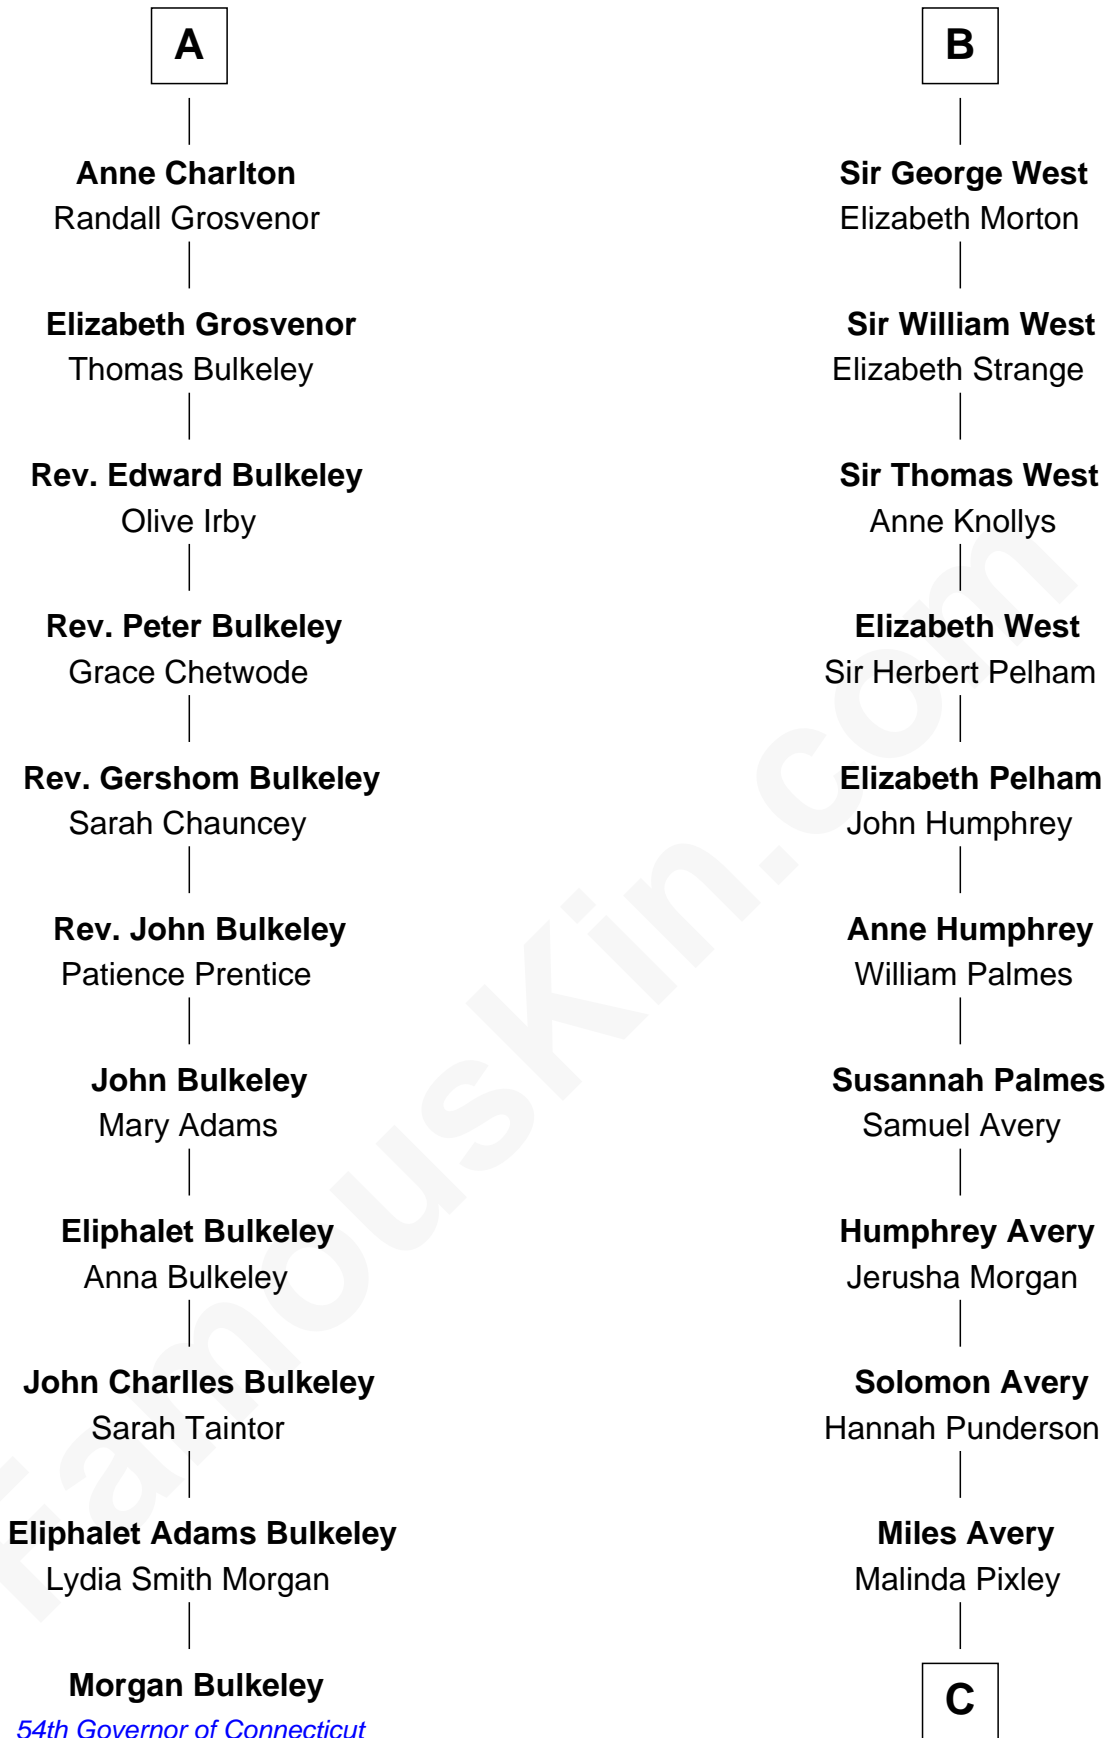

FamousKin.com

Relationship Chart of

Morgan Bulkeley

54th Governor of Connecticut

17th cousin 4 times removed of

Winthrop Rockefeller

37th Governor of Arkansas

Sir Alan la Zouche
Eleanor de Segrave

C

—
Lucy Avery

Godfrey Lewis Rockefeller

—
William Avery Rockefeller

Eliza Davison

—
John Davison Rockefeller

Laura Celestia Spelman

—
John Davison Rockefeller

Abby Greene Aldrich

—
Winthrop Rockefeller

37th Governor of Arkansas

FamousKin.com