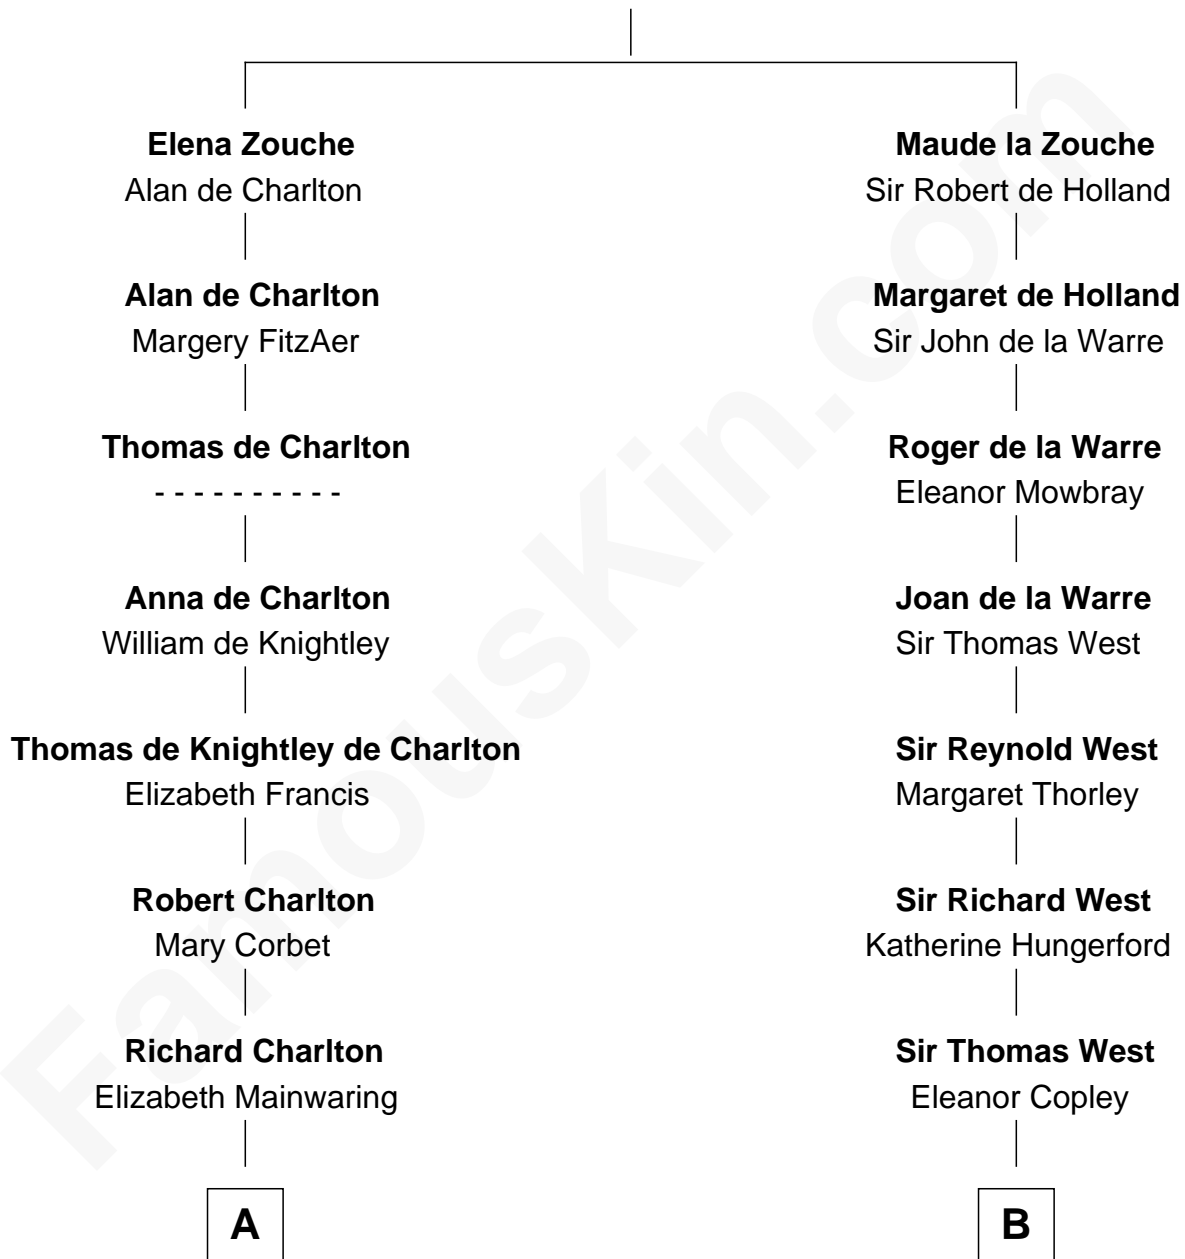

FamousKin.com

Relationship Chart of

Morgan Bulkeley

54th Governor of Connecticut

17th cousin 4 times removed of

Winthrop Rockefeller

37th Governor of Arkansas

Sir Alan la Zouche
Eleanor de Segrave

C

—
Lucy Avery

Godfrey Lewis Rockefeller

—
William Avery Rockefeller

Eliza Davison

—
John Davison Rockefeller

Laura Celestia Spelman

—
John Davison Rockefeller

Abby Greene Aldrich

—
Winthrop Rockefeller

37th Governor of Arkansas

FamousKin.com