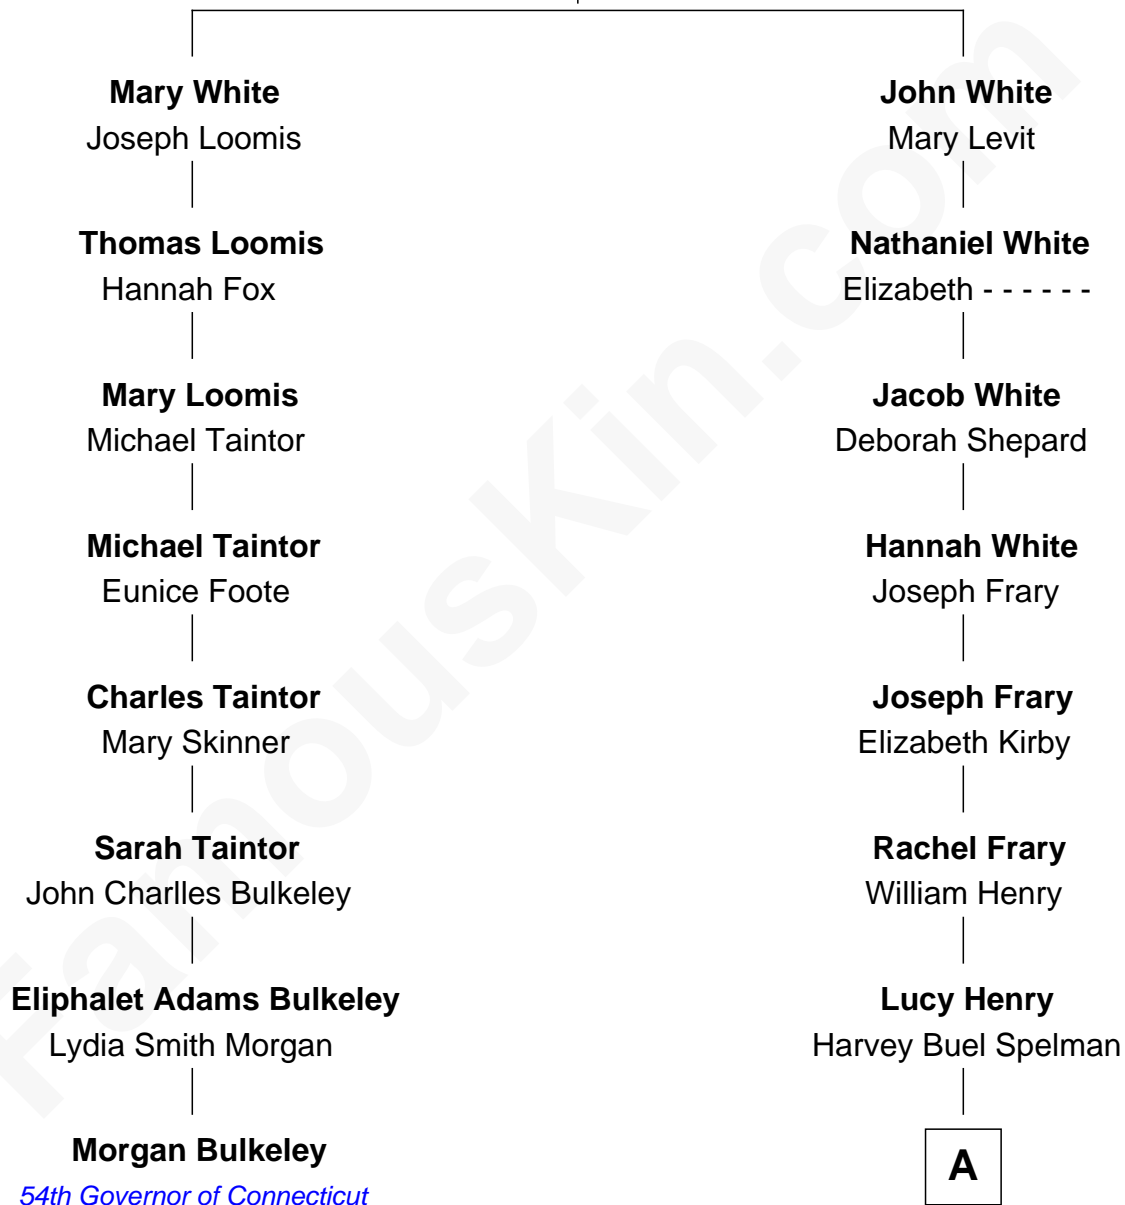

FamousKin.com

Relationship Chart of

Morgan Bulkeley

54th Governor of Connecticut

7th cousin 2 times removed of

Winthrop Rockefeller

37th Governor of Arkansas

Robert White
Bridget Allgar

A

—
Laura Celestia Spelman
John Davison Rockefeller

—
John Davison Rockefeller
Abby Greene Aldrich

—
Winthrop Rockefeller
37th Governor of Arkansas

FamousKin.com