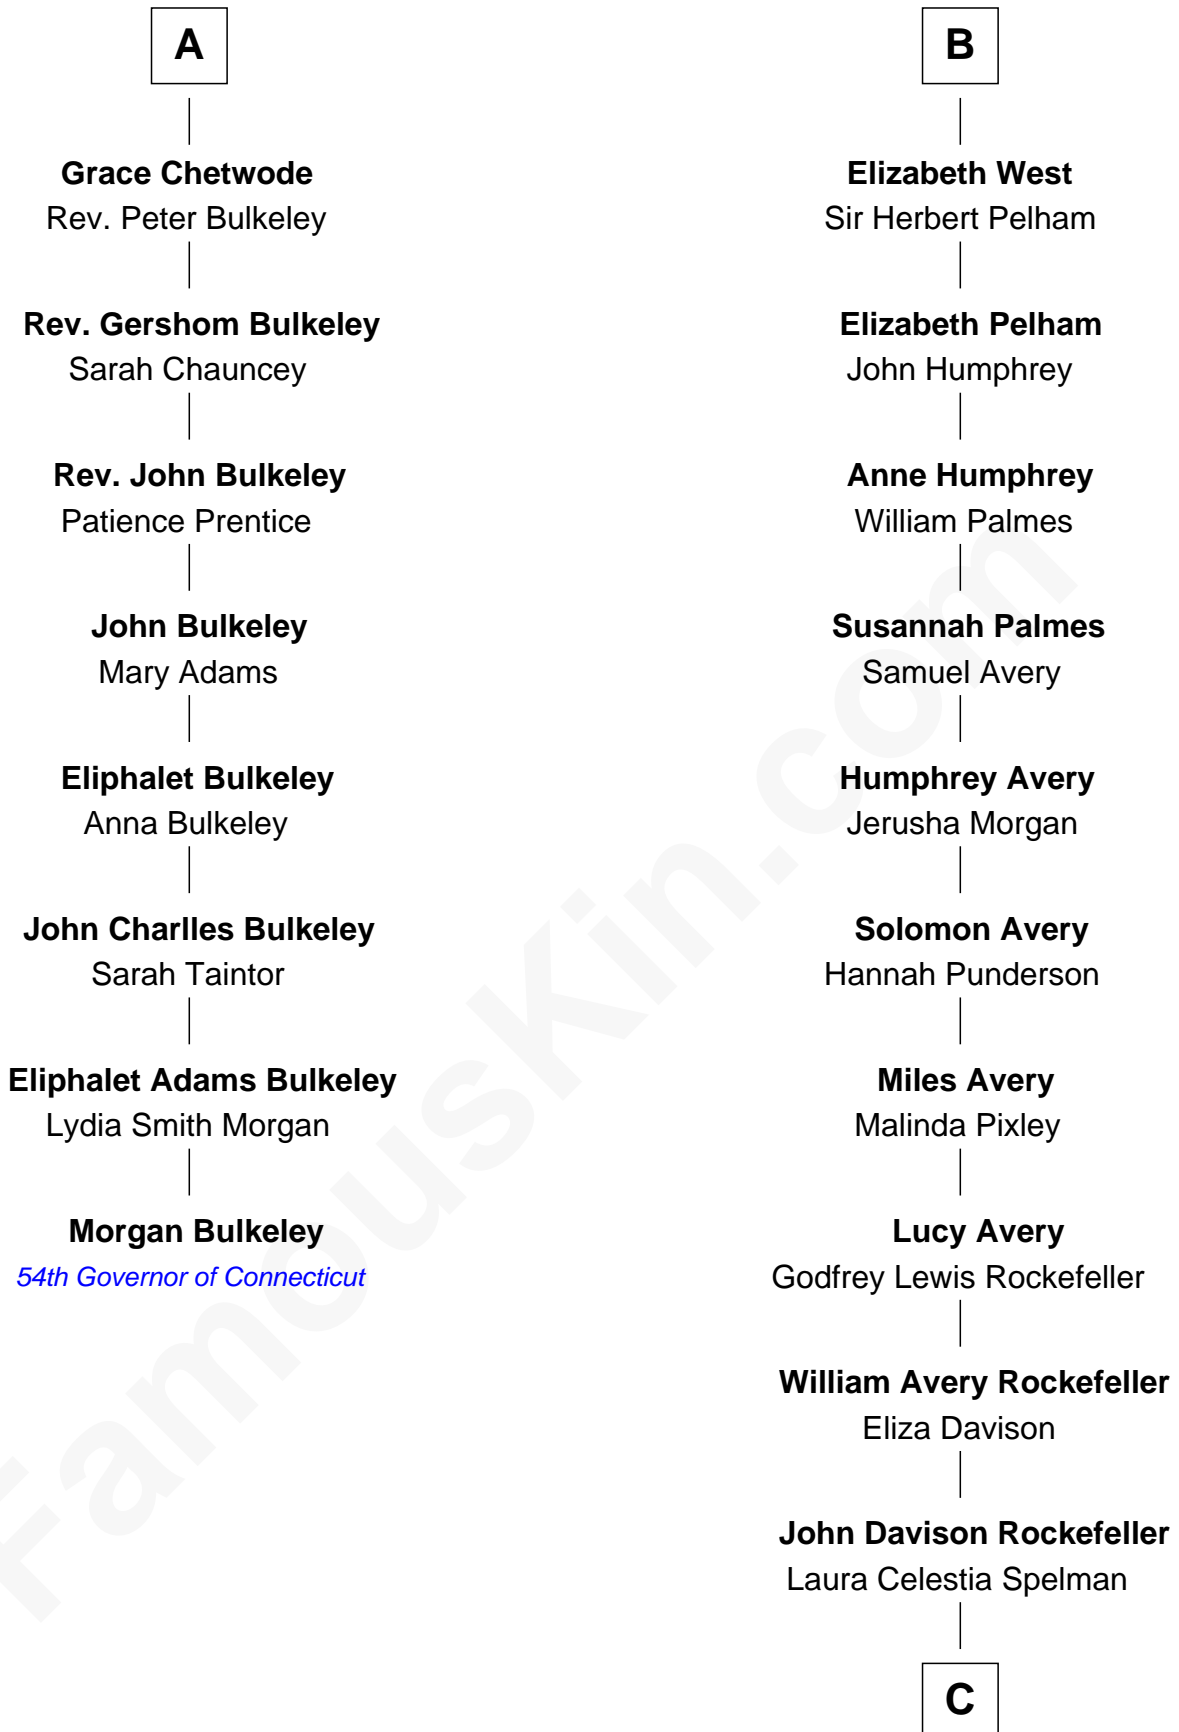

FamousKin.com

Relationship Chart of

Morgan Bulkeley

54th Governor of Connecticut

14th cousin 4 times removed of

Winthrop Rockefeller

37th Governor of Arkansas

C

John Davison Rockefeller

Abby Greene Aldrich

Winthrop Rockefeller

37th Governor of Arkansas

FamousKin.com