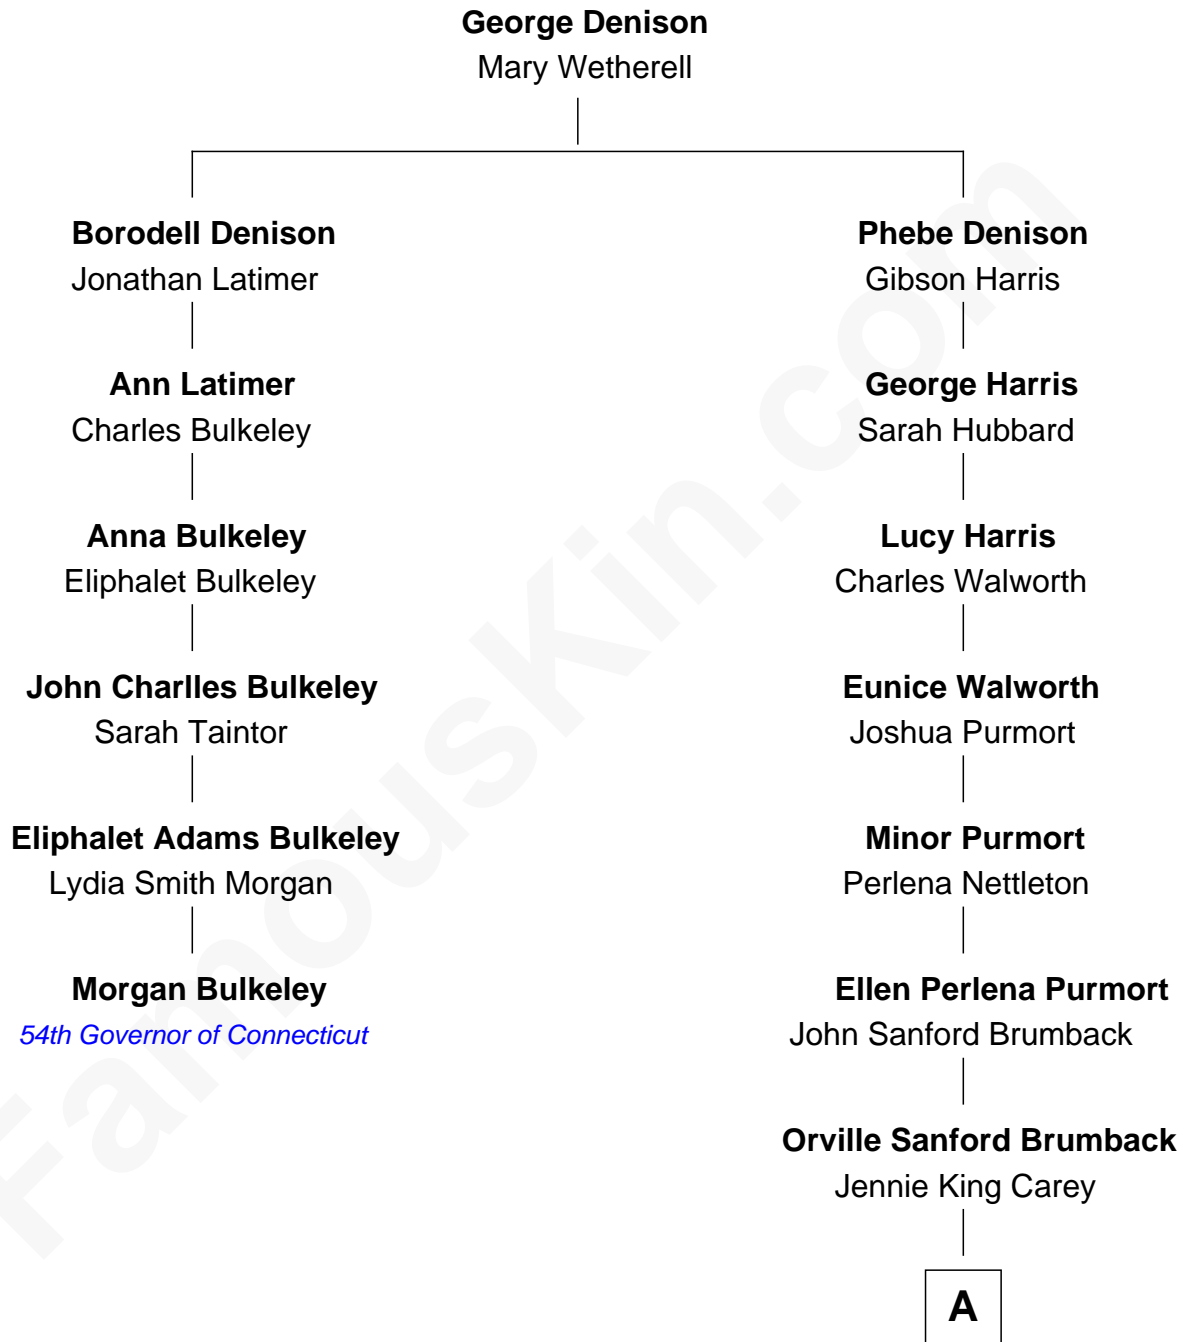

FamousKin.com

Relationship Chart of

Morgan Bulkeley

54th Governor of Connecticut

5th cousin 3 times removed of

Lyman Spitzer

Astronomer and Theoretical Physicist

A