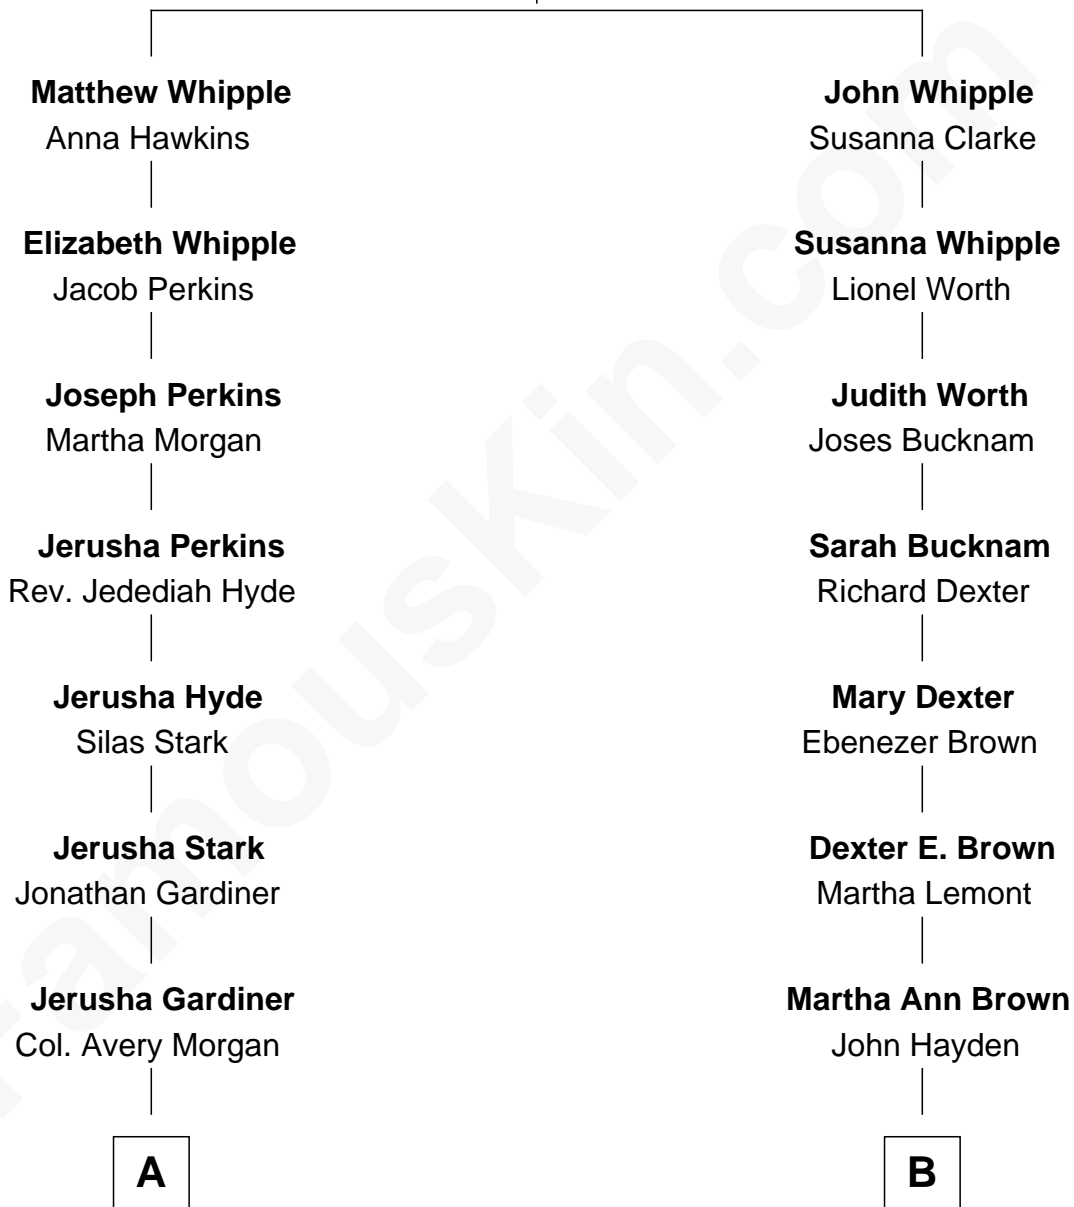

## Relationship Chart of

### Morgan Bulkeley

54th Governor of Connecticut

8th cousin 1 time removed of

**Clare Eames**

Silent Movie Actress

**Matthew Whipple**

Joan - - - - -

**A**

**Lydia Smith Morgan**  
Eliphalet Adams Bulkeley

**Morgan Bulkeley**  
*54th Governor of Connecticut*

**B**

**Emma Hayden**  
Ithamer Bellows Eames

**Harold Hayden Eames**  
Clare Hamilton

**Clare Eames**  
*Silent Movie Actress*