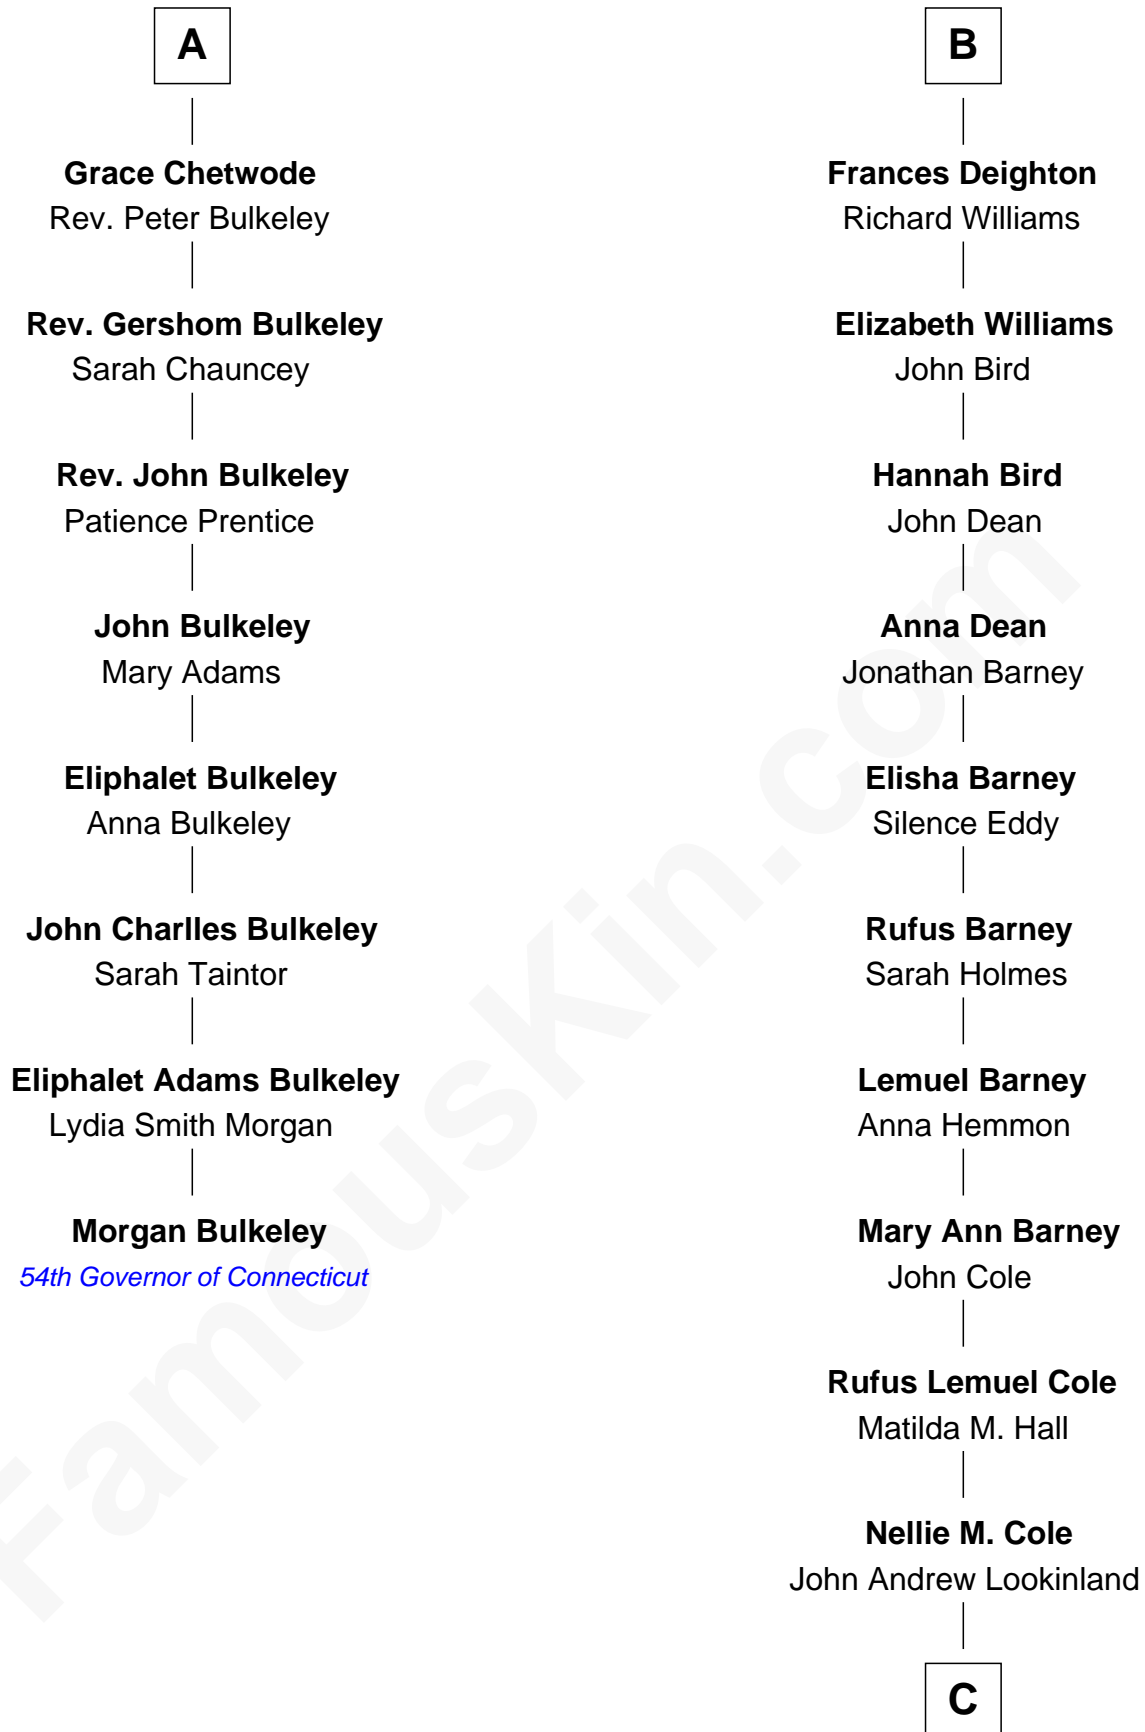

## Relationship Chart of

### Morgan Bulkeley

54th Governor of Connecticut

14th cousin 5 times removed of

### Michael Lookinland

TV Actor

**C**

**Orrin Paul Lookinland**

Madeline Tait

**Paul Russell Lookinland**

Karen Ruth McKinney

**Michael Lookinland**