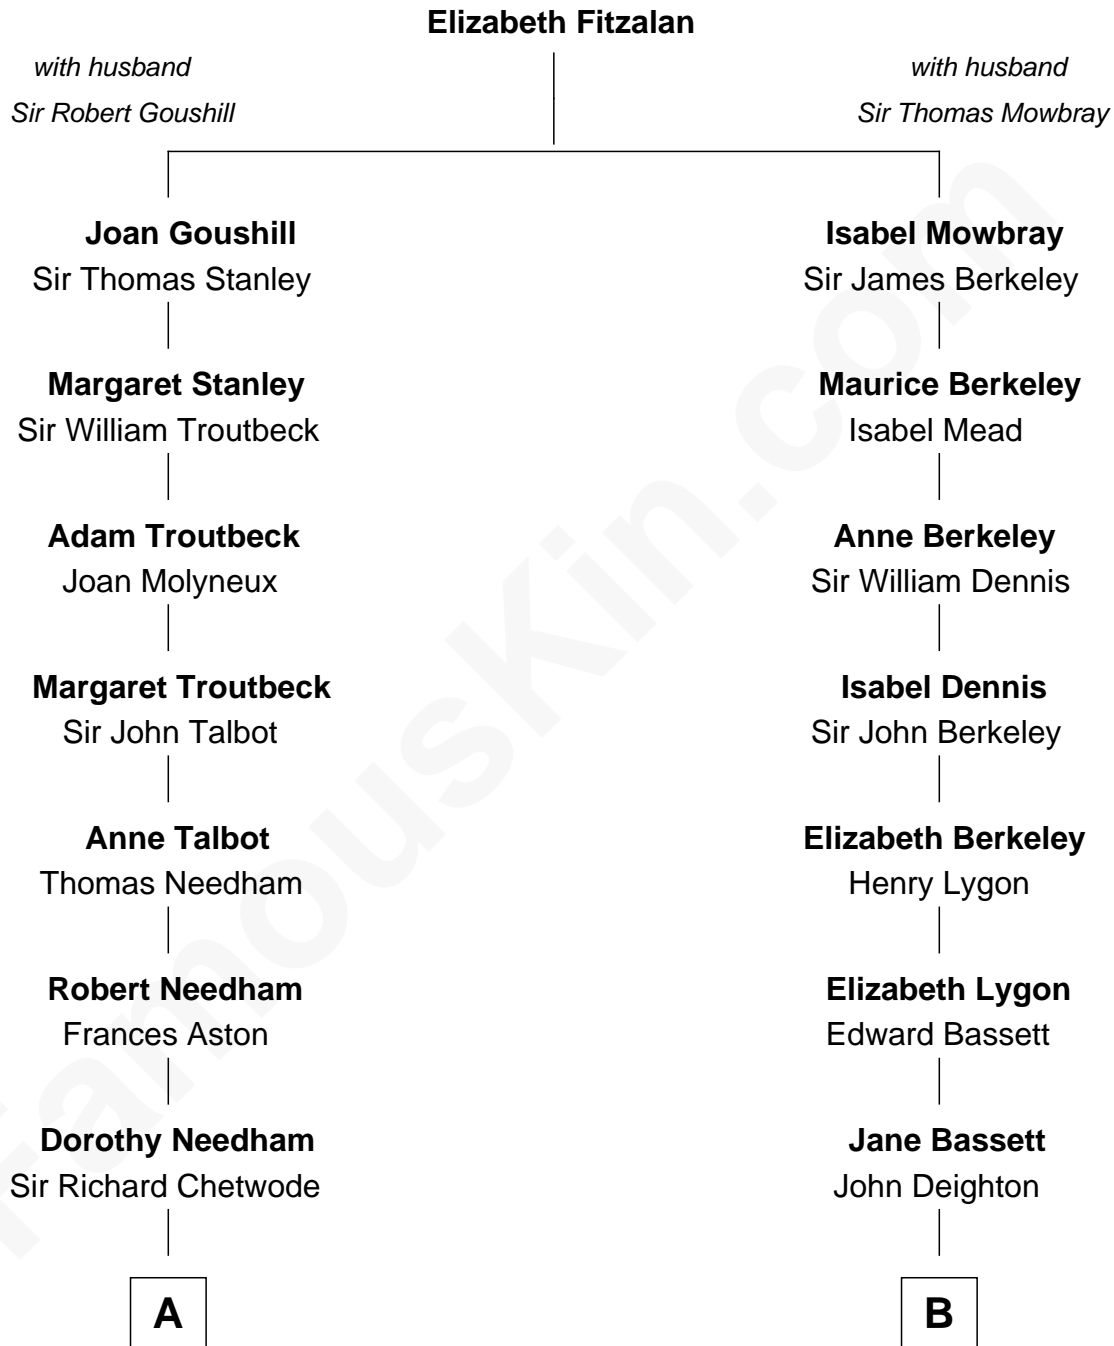

FamousKin.com

Relationship Chart of

Morgan Bulkeley

54th Governor of Connecticut

14th cousin 5 times removed of

Michael Lookinland

TV Actor