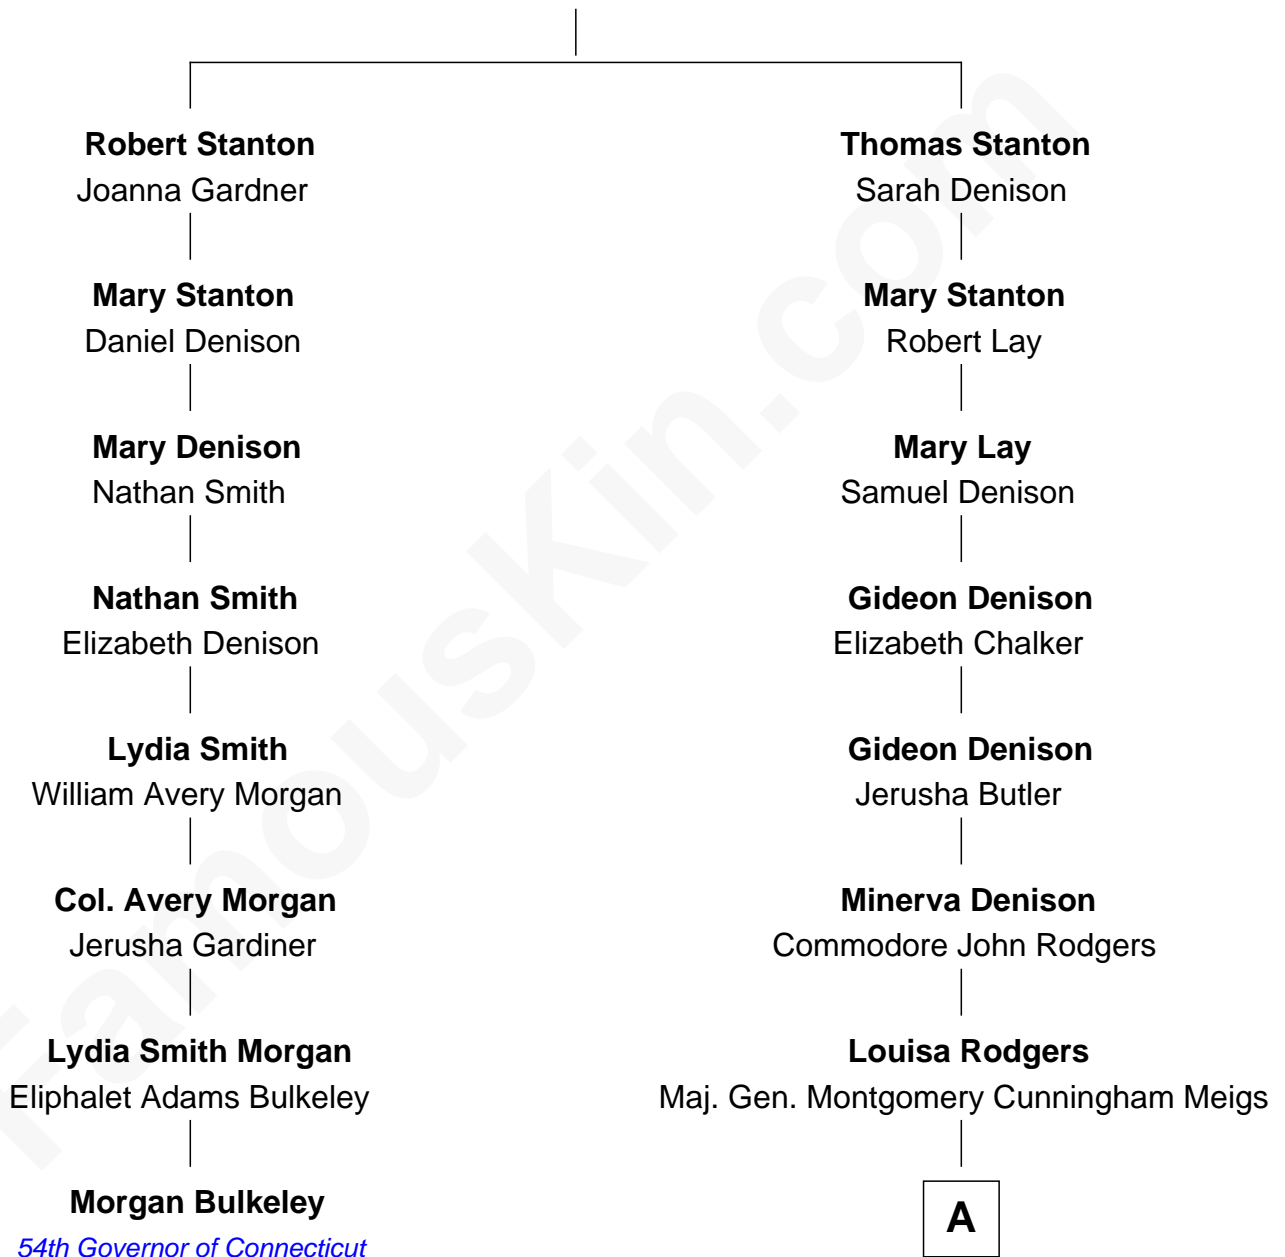

FamousKin.com

Relationship Chart of

Morgan Bulkeley

54th Governor of Connecticut

7th cousin 4 times removed of

Parker Stevenson

TV and Movie Actor

Thomas Stanton

Ann Lord

A

—
Mary Montgomery Meigs
Col. Joseph Hancock Taylor

—
Evelyn Taylor
Eli Kirk Price

—
Philip Price
Sarah Meade Harrison

—
Sarah Meade Price
Richard Stevenson Parker

—
Parker Stevenson
TV and Movie Actor