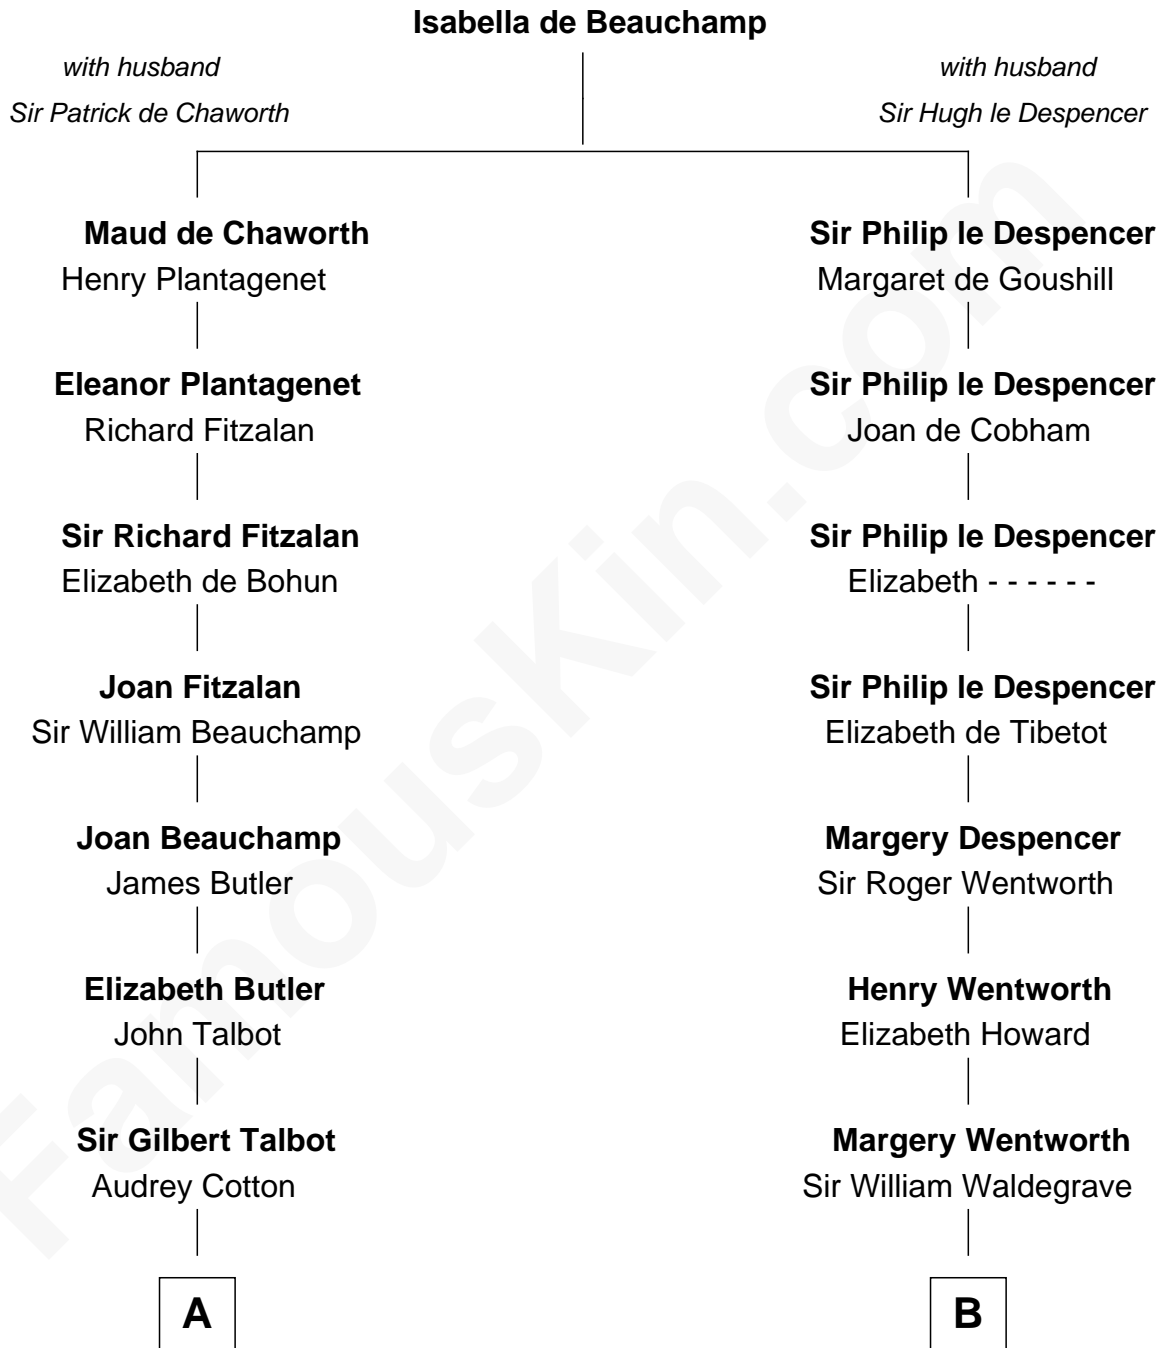

FamousKin.com

Relationship Chart of

Morgan Bulkeley

54th Governor of Connecticut

18th cousin 3 times removed of

Bob Moore

Co-Founder, Bob's Red Mill

C

Eliphalet Adams Bulkeley

Lydia Smith Morgan

Morgan Bulkeley

54th Governor of Connecticut

D

Morris Fox

Sarah A. Smith

Violette Fox

Daniel Francis Learnard

Clinton Morris Learnard

Gertrude Maud Yost

Doris Dell Learnard

Kenneth Earl Moore

Bob Moore

Co-Founder, Bob's Red Mill

FamousKin.com