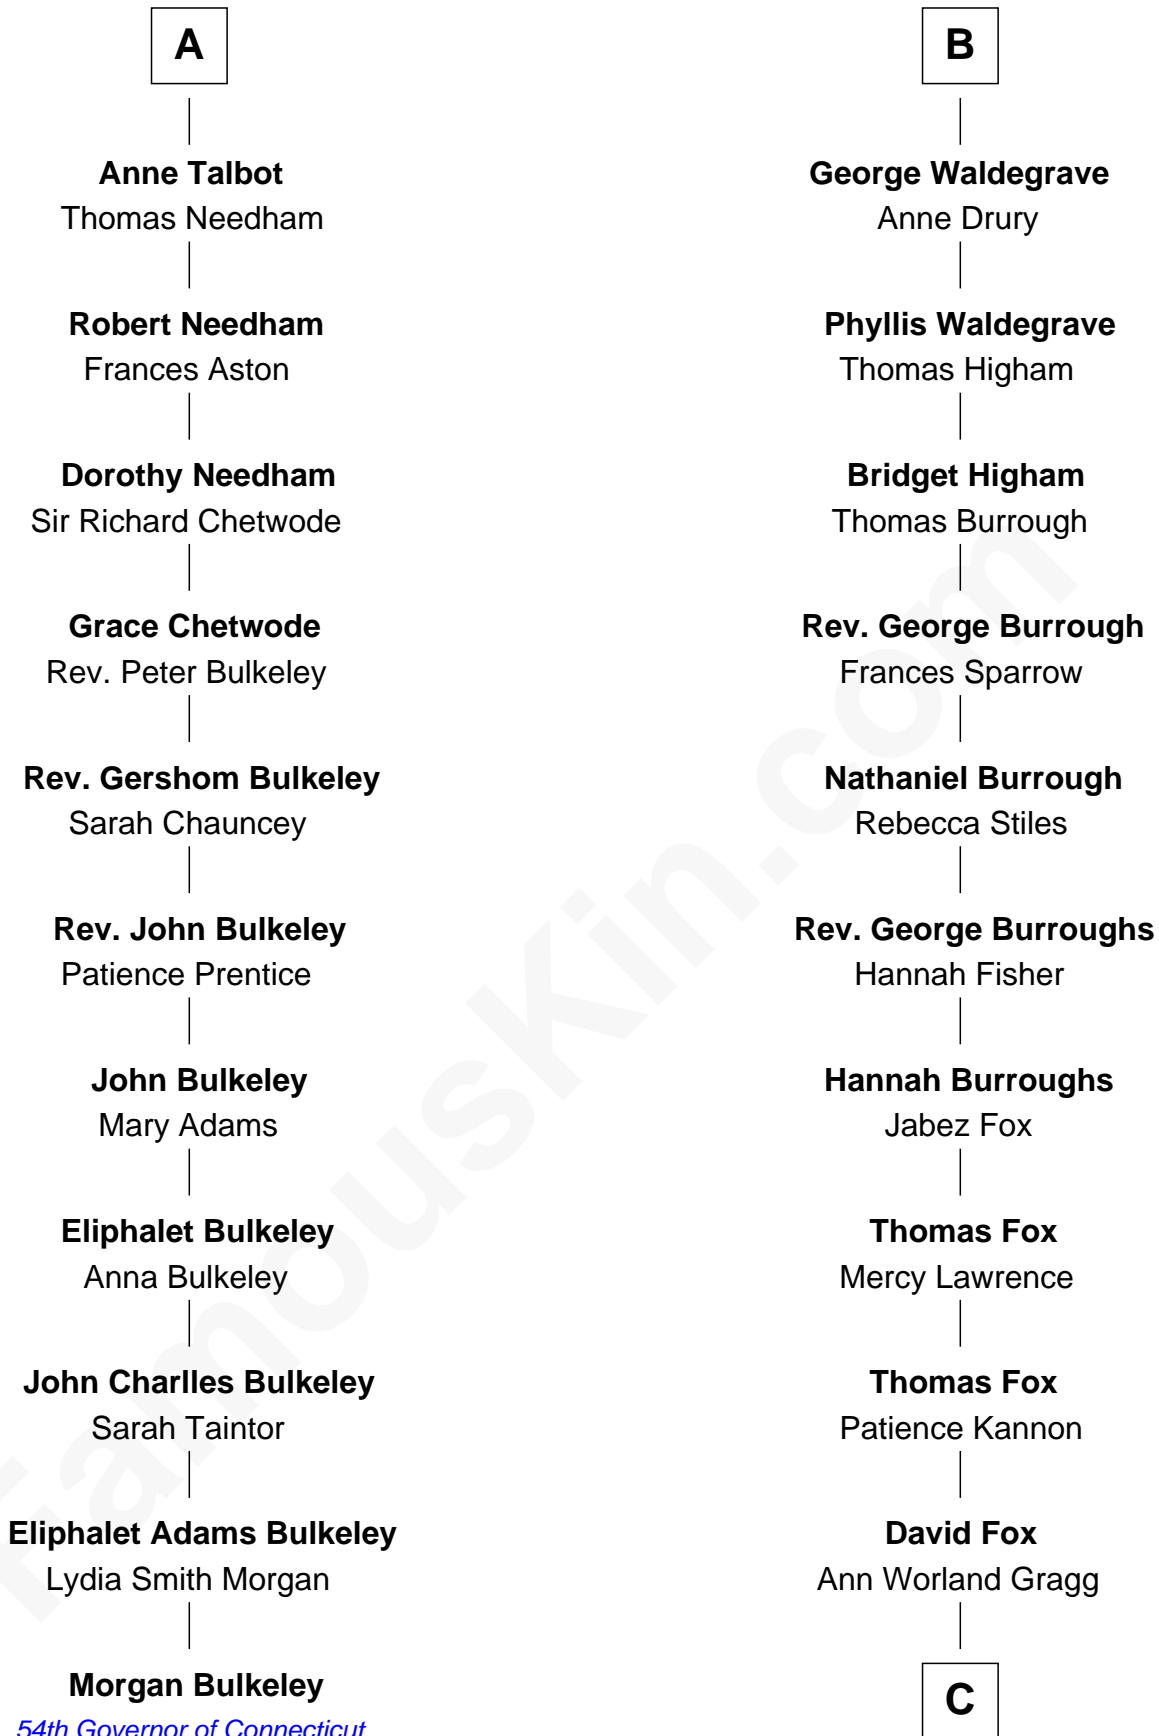

### Morgan Bulkeley

54th Governor of Connecticut

17th cousin 4 times removed of

**Bob Moore**

Co-Founder, Bob's Red Mill

**William de Ros**  
Maude de Vaux

**Sir William de Ros**  
Margery de Badlesmere

**Maud de Roos**  
John de Welles

**Anne de Welles**  
James Butler

**James Butler**  
Joan Beauchamp

**Elizabeth Butler**  
John Talbot

**Sir Gilbert Talbot**  
Audrey Cotton

**Sir John Talbot**  
Margaret Troutbeck

**A**

**Agnes de Ros**  
Pain de Tibetot

**Sir John de Tibetot**  
Margaret de Badlesmere

**Sir Robert de Tibetot**  
Margaret Deincourt

**Elizabeth de Tibetot**  
Sir Philip le Despencer

**Margery Despencer**  
Sir Roger Wentworth

**Henry Wentworth**  
Elizabeth Howard

**Margery Wentworth**  
Sir William Waldegrave

**B**

C

**Morris Fox**

Sarah A. Smith

**Violette Fox**

Daniel Francis Learnard

**Clinton Morris Learnard**