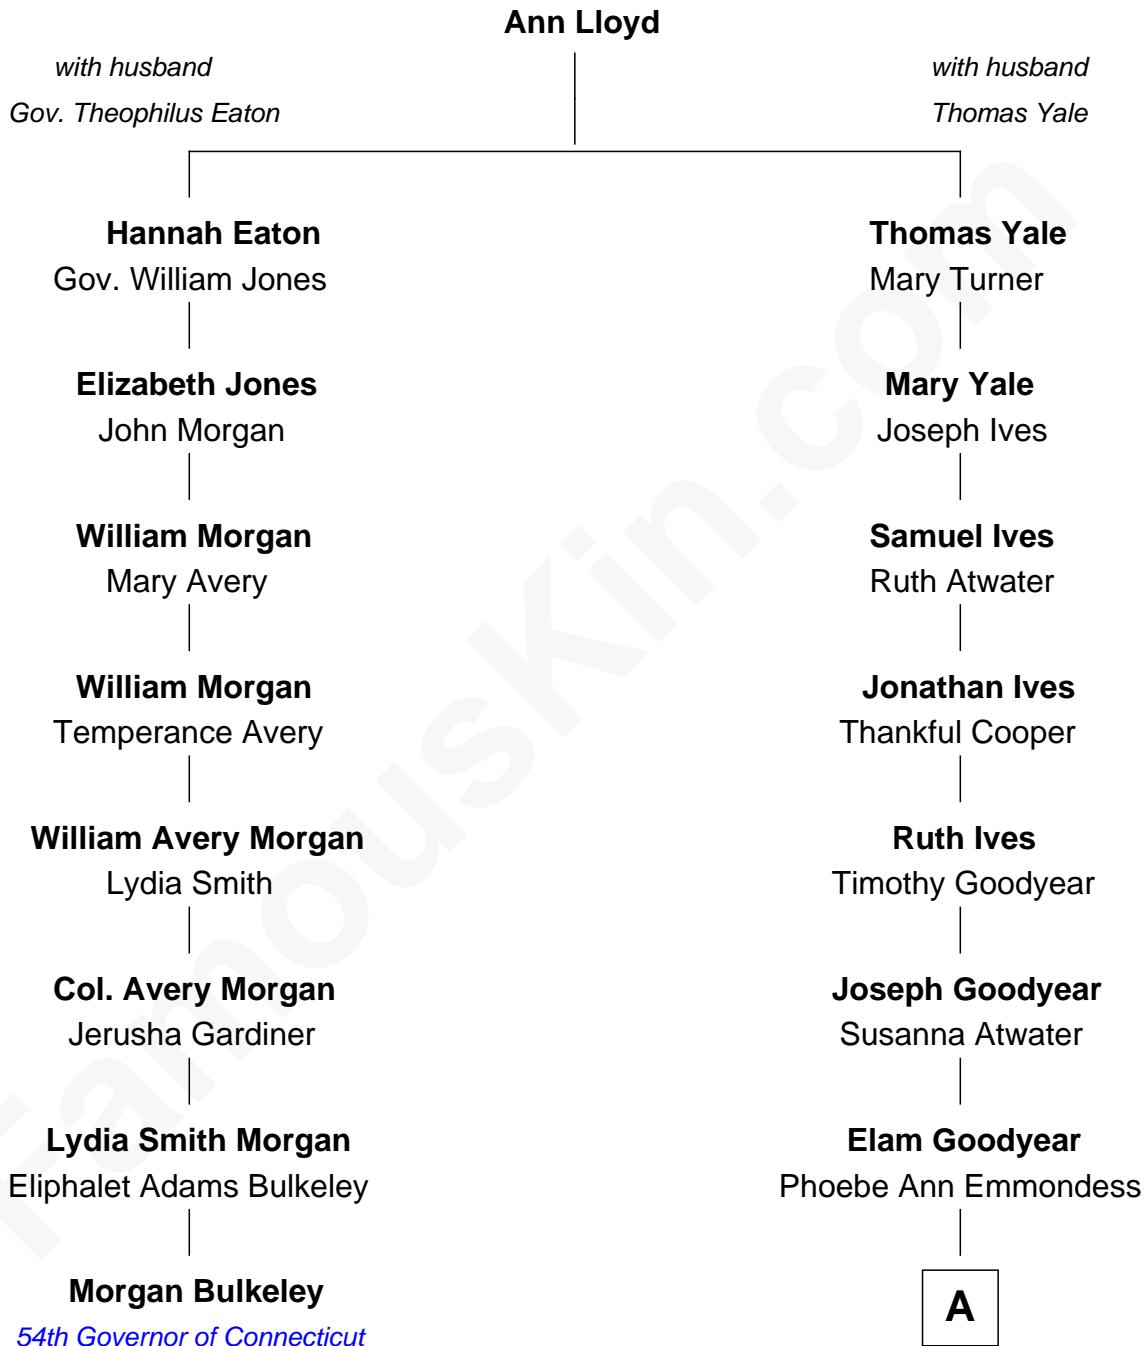

FamousKin.com

Relationship Chart of

Morgan Bulkeley

54th Governor of Connecticut

7th cousin 6 times removed of

Rob Cantor

Singer and Songwriter

A

Lewis F. Goodyear

Caroline Van Liew

Harper J. Goodyear

Blanche - - - - -

Frederick Dumont Goodyear

Blanche D. Sargent

Frederick Dumont Goodyear

Marion C. Sawin

Jacqueline Dumont Goodyear

Lawrence Conrad Hoff

Marion Catherine Hoff

Dr. David Mark Cantor

Rob Cantor

Singer and Songwriter