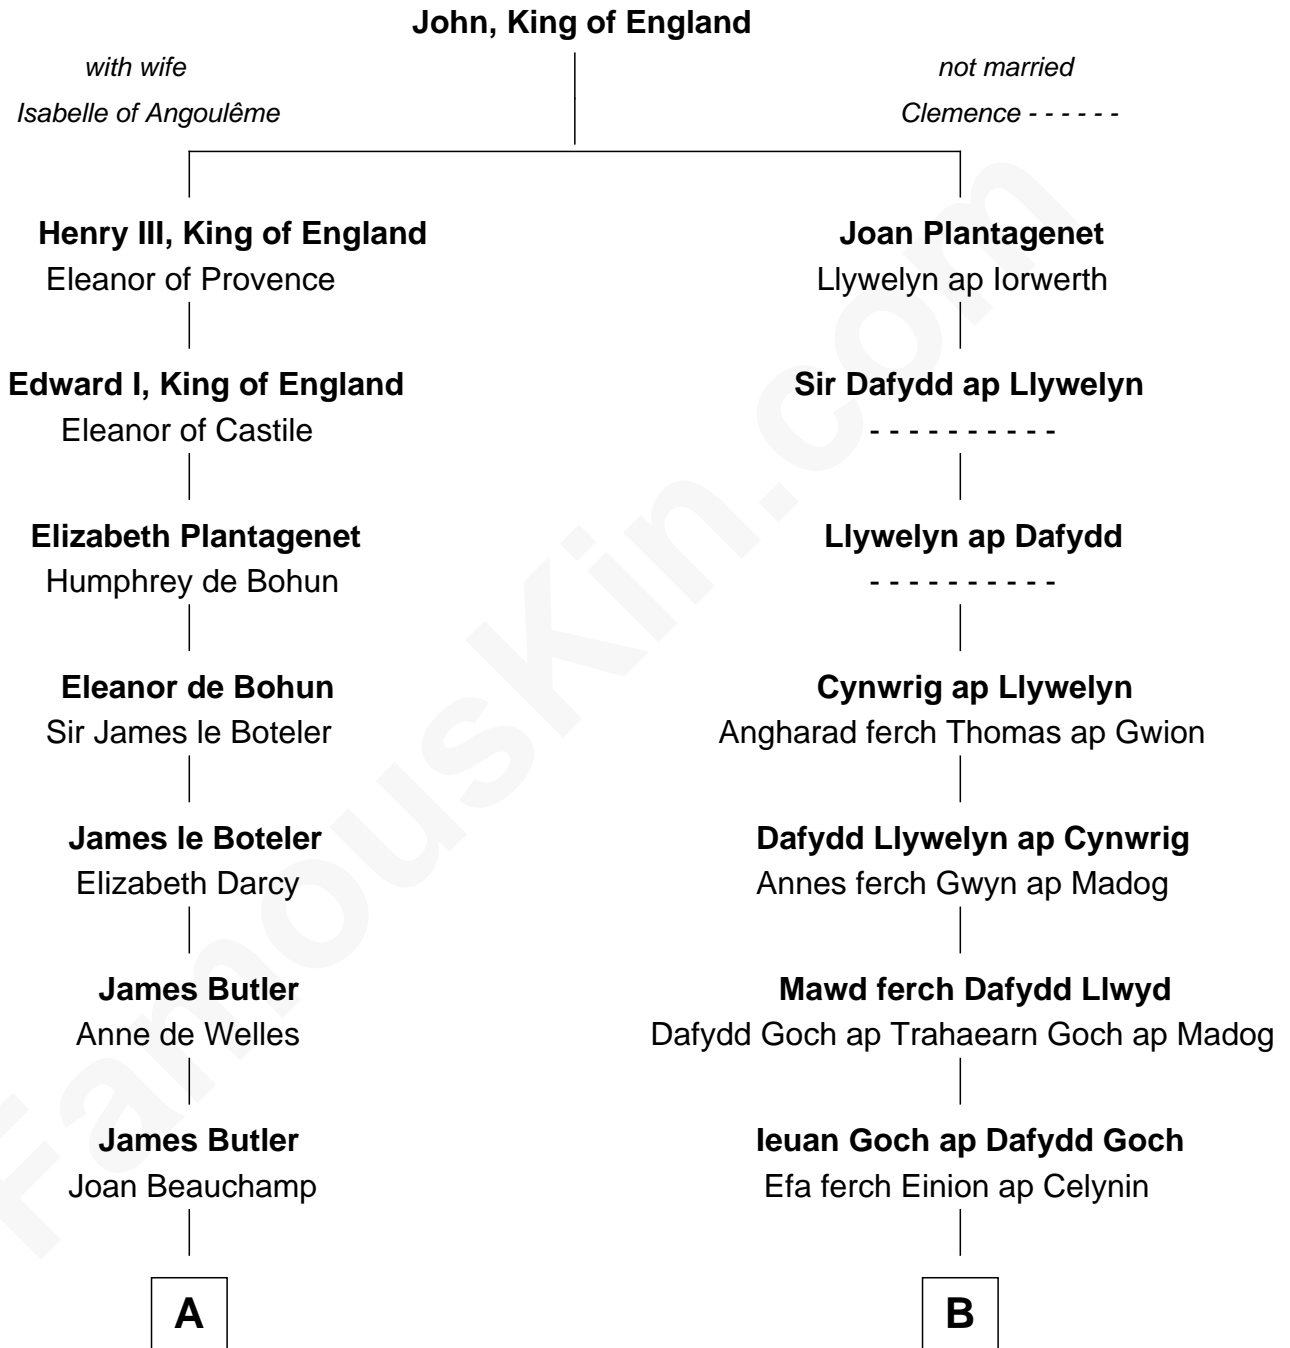

FamousKin.com

Relationship Chart of

Morgan Bulkeley

54th Governor of Connecticut

17th cousin 3 times removed of

Elihu Yale

Benefactor and Namesake of Yale College

C

—
Eliphalet Bulkeley

Anna Bulkeley

—
John Charles Bulkeley

Sarah Taintor

—
Eliphalet Adams Bulkeley

Lydia Smith Morgan

—
Morgan Bulkeley

54th Governor of Connecticut